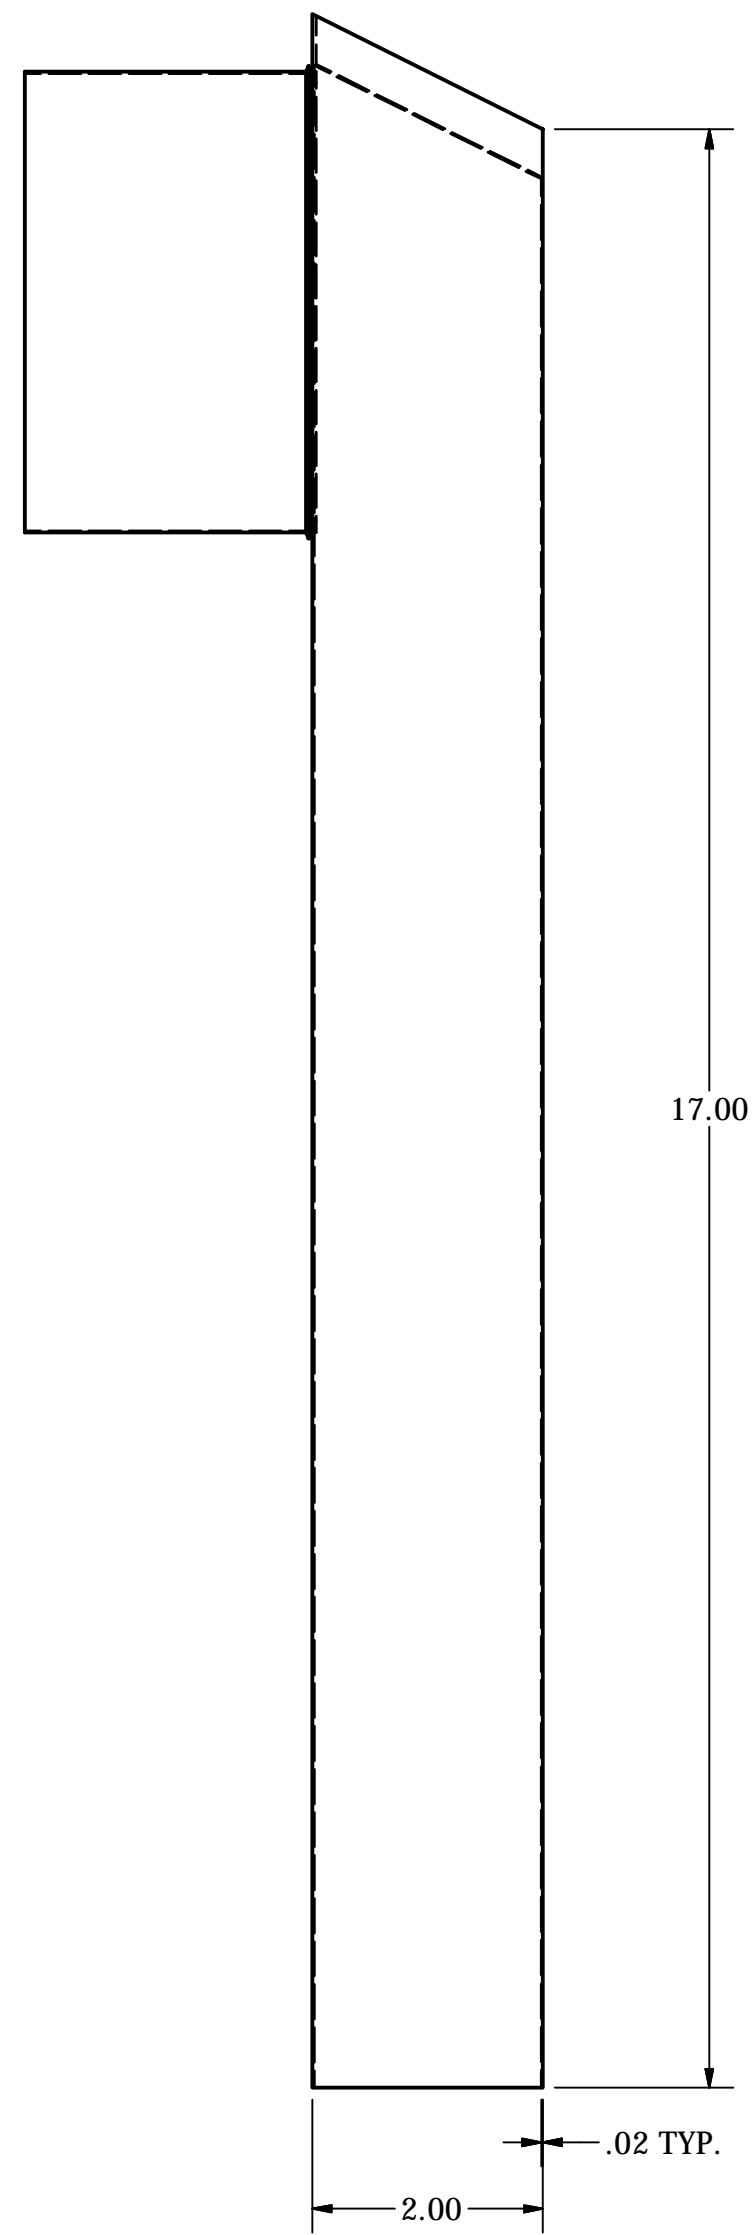

DRAWN BY J. VALENTI		3/10/2017		LAMBRO INDUSTRIES, INC.	
					
SIZE D	DWG NO 3005	REV A		NOT TO SCALE	
				SHEET 1 OF 1	

DRAWN BY J. VALENTI		3/10/2017		LAMBRO INDUSTRIES, INC.	
TITLE ADJUSTABLE ALUMINUM DUCT - MALE COMPONENT					
SIZE D	DWG NO 3005 MALE			REV A	
NOT TO SCALE				SHEET 1 OF 1	

DRAWN BY J. VALENTI		3/10/2017		LAMBRO INDUSTRIES, INC.	
TITLE ADJUSTABLE ALUMINUM DUCT - FEMALE COMPONENT					
SIZE D	DWG NO 3005 FEMALE			REV A	
NOT TO SCALE				SHEET 1 OF 1	