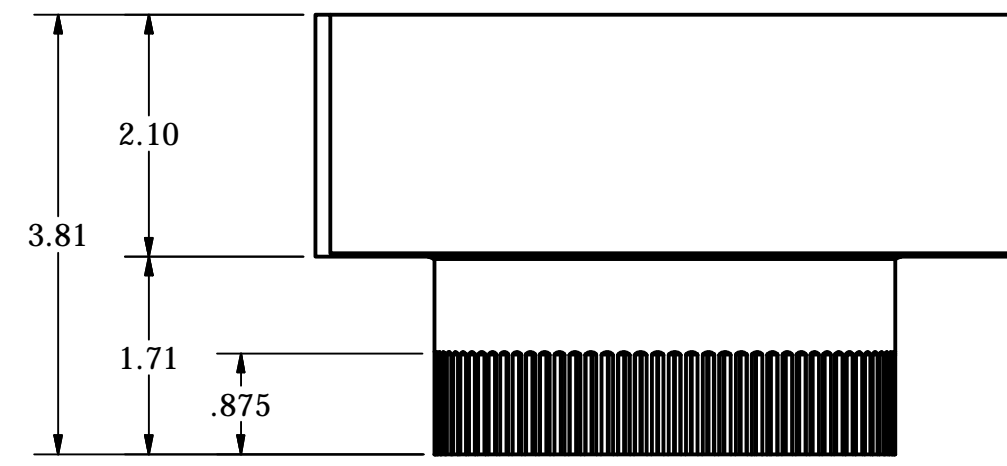

DRAWN BY J. VALENTI		3/10/2017		LAMBRO INDUSTRIES, INC.	
					
SIZE D	DWG NO 3005	REV A		NOT TO SCALE	
				SHEET 1 OF 1	

DRAWN BY J. VALENTI		3/10/2017		LAMBRO INDUSTRIES, INC.	
TITLE ADJUSTABLE ALUMINUM DUCT - MALE COMPONENT					
SIZE D	DWG NO 3005 MALE			REV A	
NOT TO SCALE				SHEET 1 OF 1	

DRAWN BY J. VALENTI		3/10/2017		LAMBRO INDUSTRIES, INC.	
TITLE ADJUSTABLE ALUMINUM DUCT - FEMALE COMPONENT					
SIZE D	DWG NO 3005 FEMALE			REV A	
NOT TO SCALE				SHEET 1 OF 1	