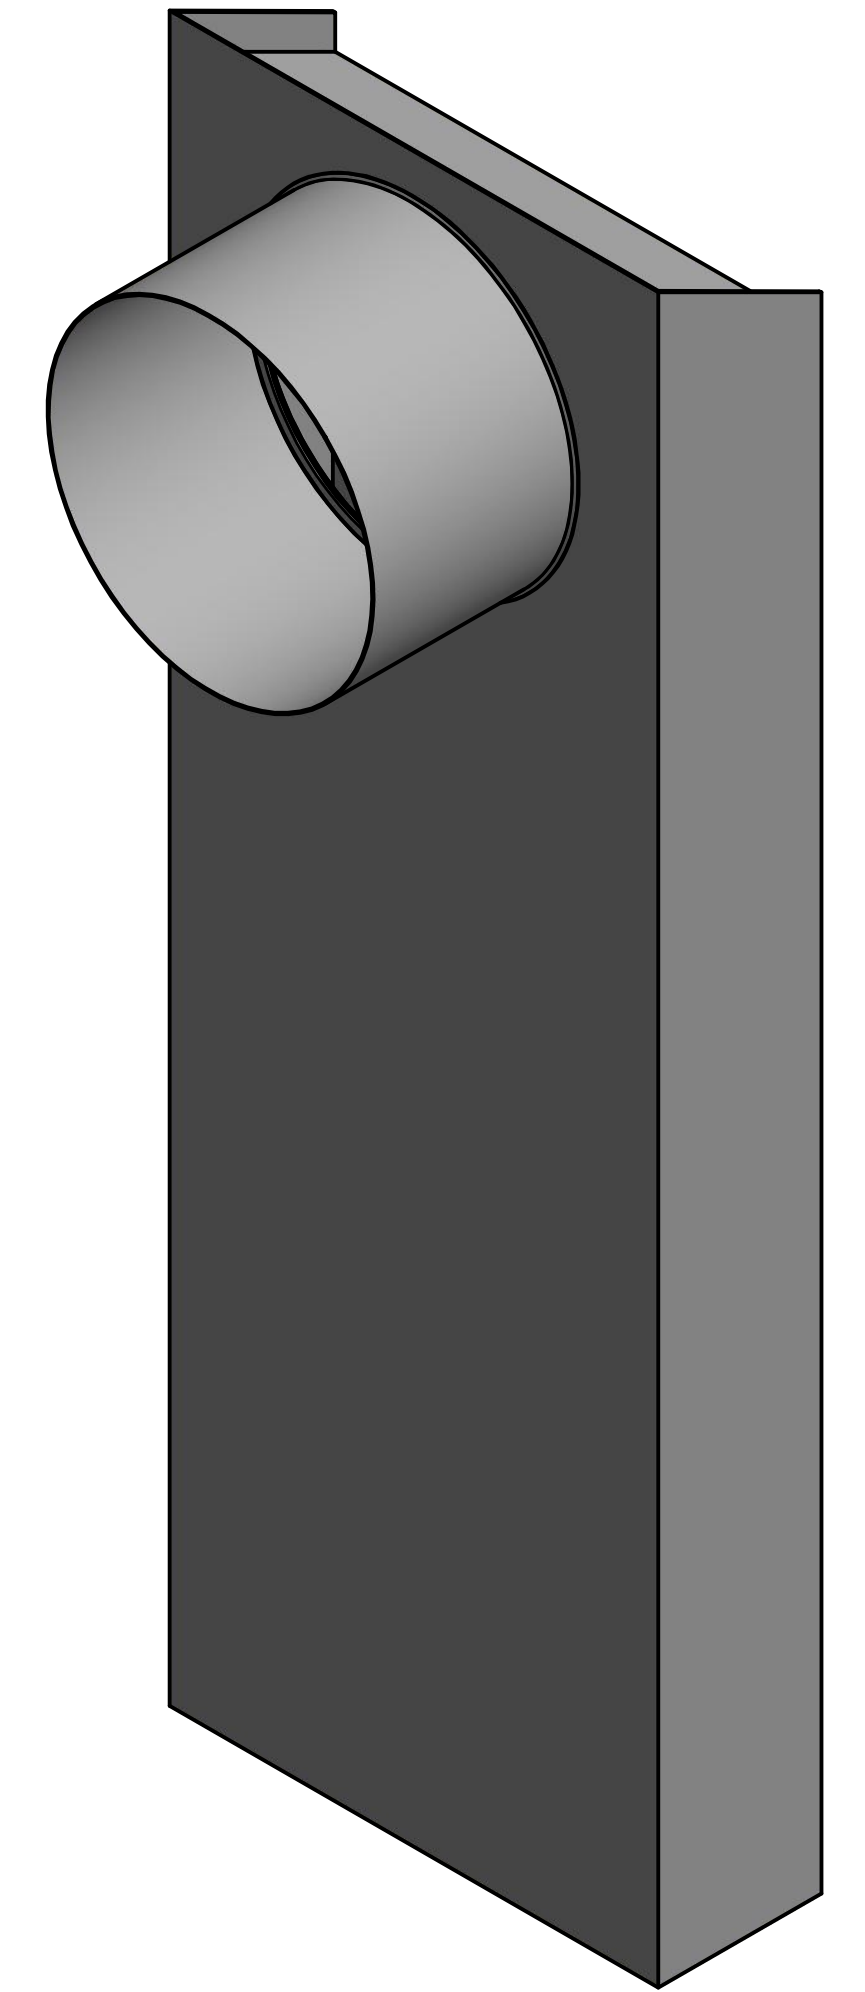

DRAWN BY J. VALENTI		3/10/2017		LAMBRO INDUSTRIES, INC.	
					
SIZE D	DWG NO 3005	REV A		NOT TO SCALE	
				SHEET 1 OF 1	

DRAWN BY J. VALENTI		3/10/2017		LAMBRO INDUSTRIES, INC.	
TITLE ADJUSTABLE ALUMINUM DUCT - MALE COMPONENT					
SIZE D	DWG NO 3005 MALE			REV A	
NOT TO SCALE				SHEET 1 OF 1	

DRAWN BY J. VALENTI		3/10/2017		LAMBRO INDUSTRIES, INC.	
TITLE ADJUSTABLE ALUMINUM DUCT - FEMALE COMPONENT					
SIZE D	DWG NO 3005 FEMALE			REV A	
NOT TO SCALE				SHEET 1 OF 1	