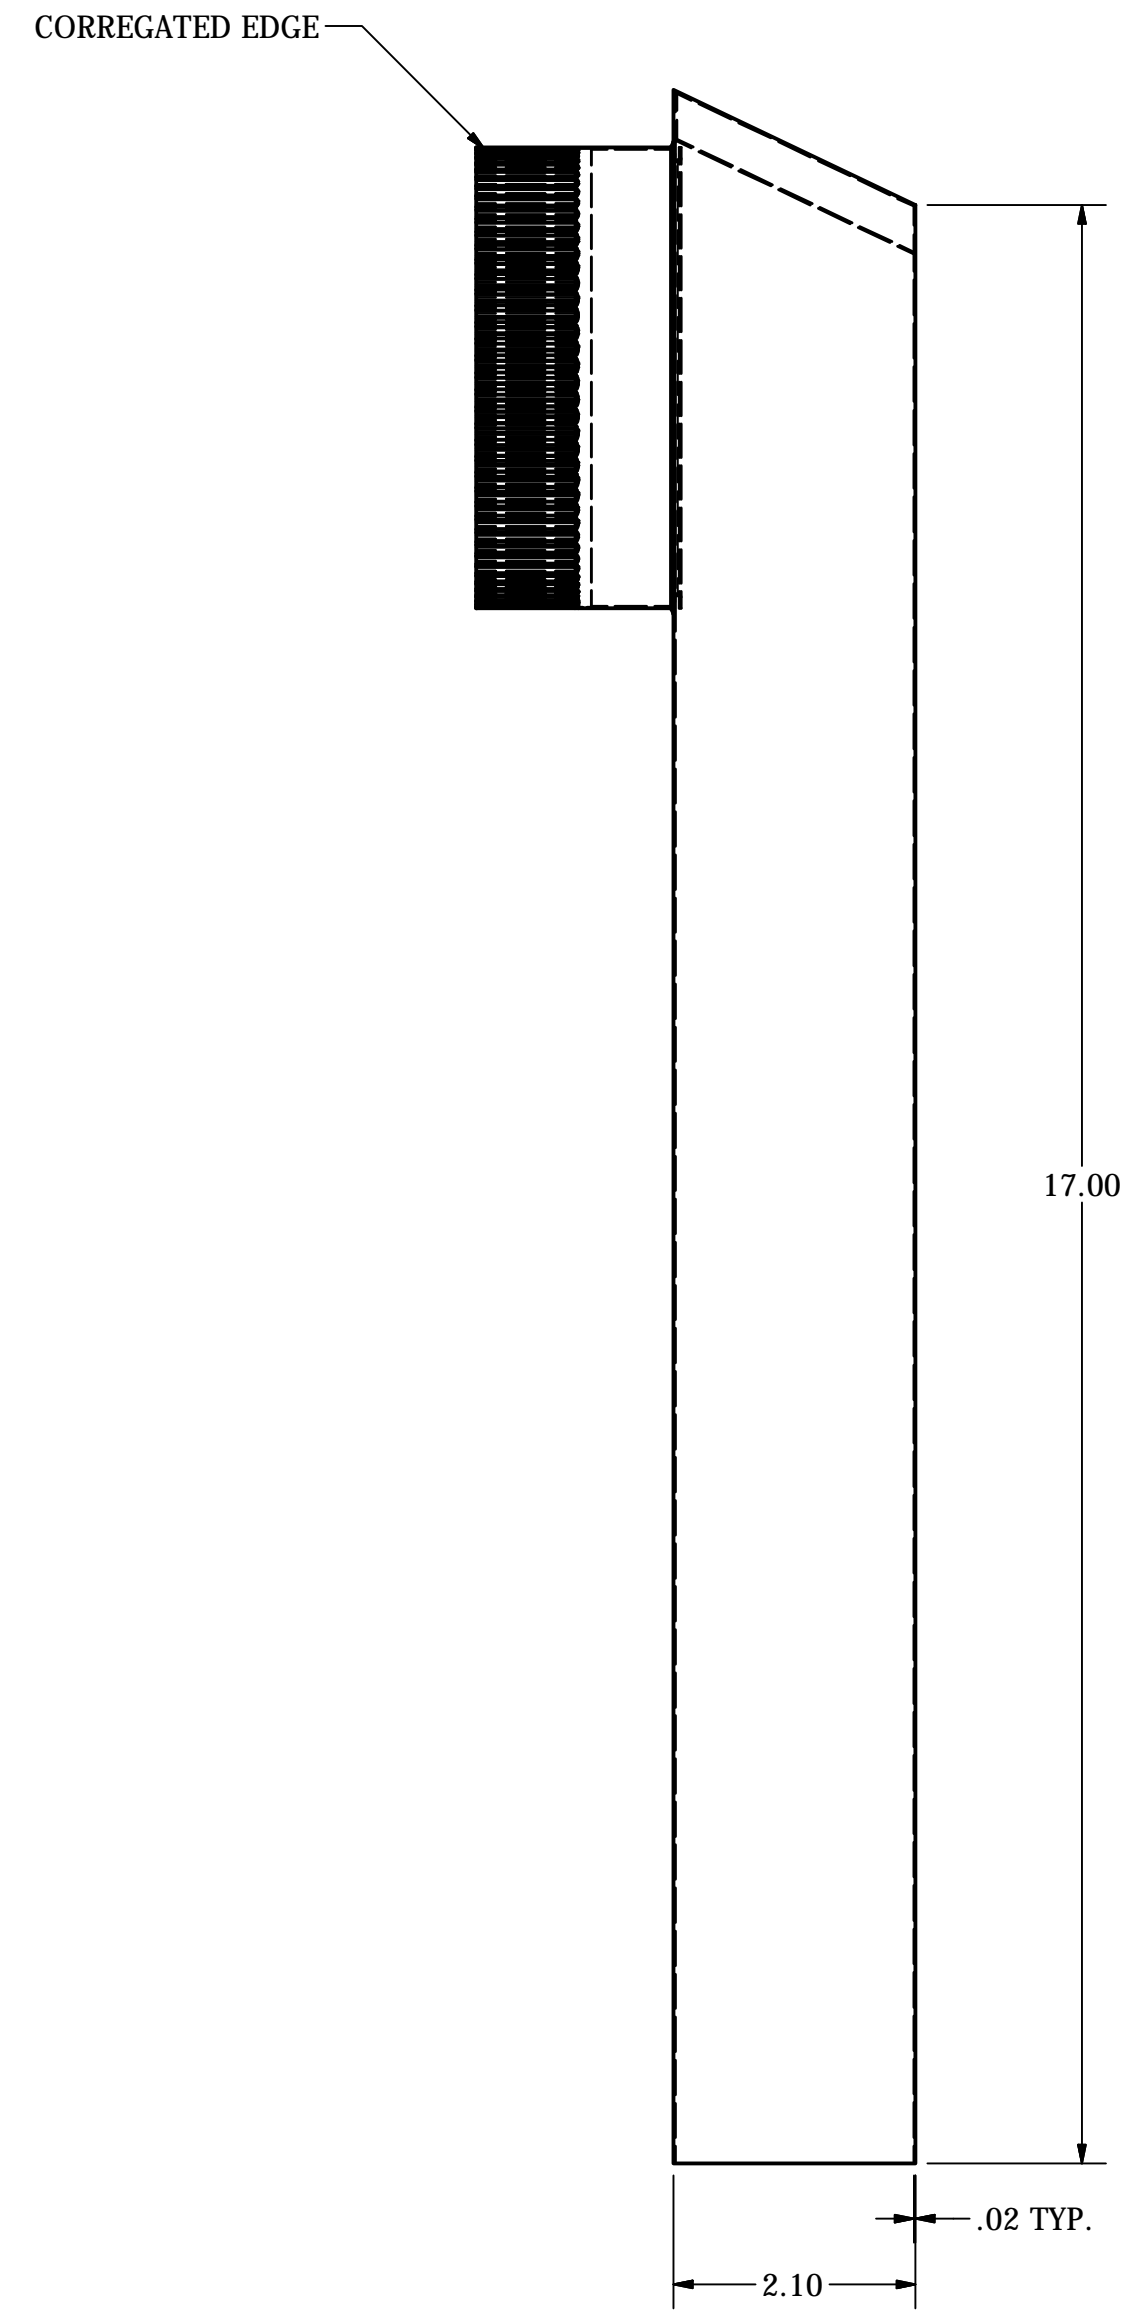

DRAWN BY J. VALENTI		3/10/2017		LAMBRO INDUSTRIES, INC.	
					
SIZE D	DWG NO 3005	REV A		NOT TO SCALE	
				SHEET 1 OF 1	

DRAWN BY J. VALENTI		3/10/2017		LAMBRO INDUSTRIES, INC.	
TITLE ADJUSTABLE ALUMINUM DUCT - MALE COMPONENT					
SIZE D	DWG NO 3005 MALE			REV A	
NOT TO SCALE				SHEET 1 OF 1	

DRAWN BY J. VALENTI		3/10/2017		LAMBRO INDUSTRIES, INC.	
TITLE ADJUSTABLE ALUMINUM DUCT - FEMALE COMPONENT					
SIZE D	DWG NO 3005 FEMALE			REV A	
NOT TO SCALE				SHEET 1 OF 1	