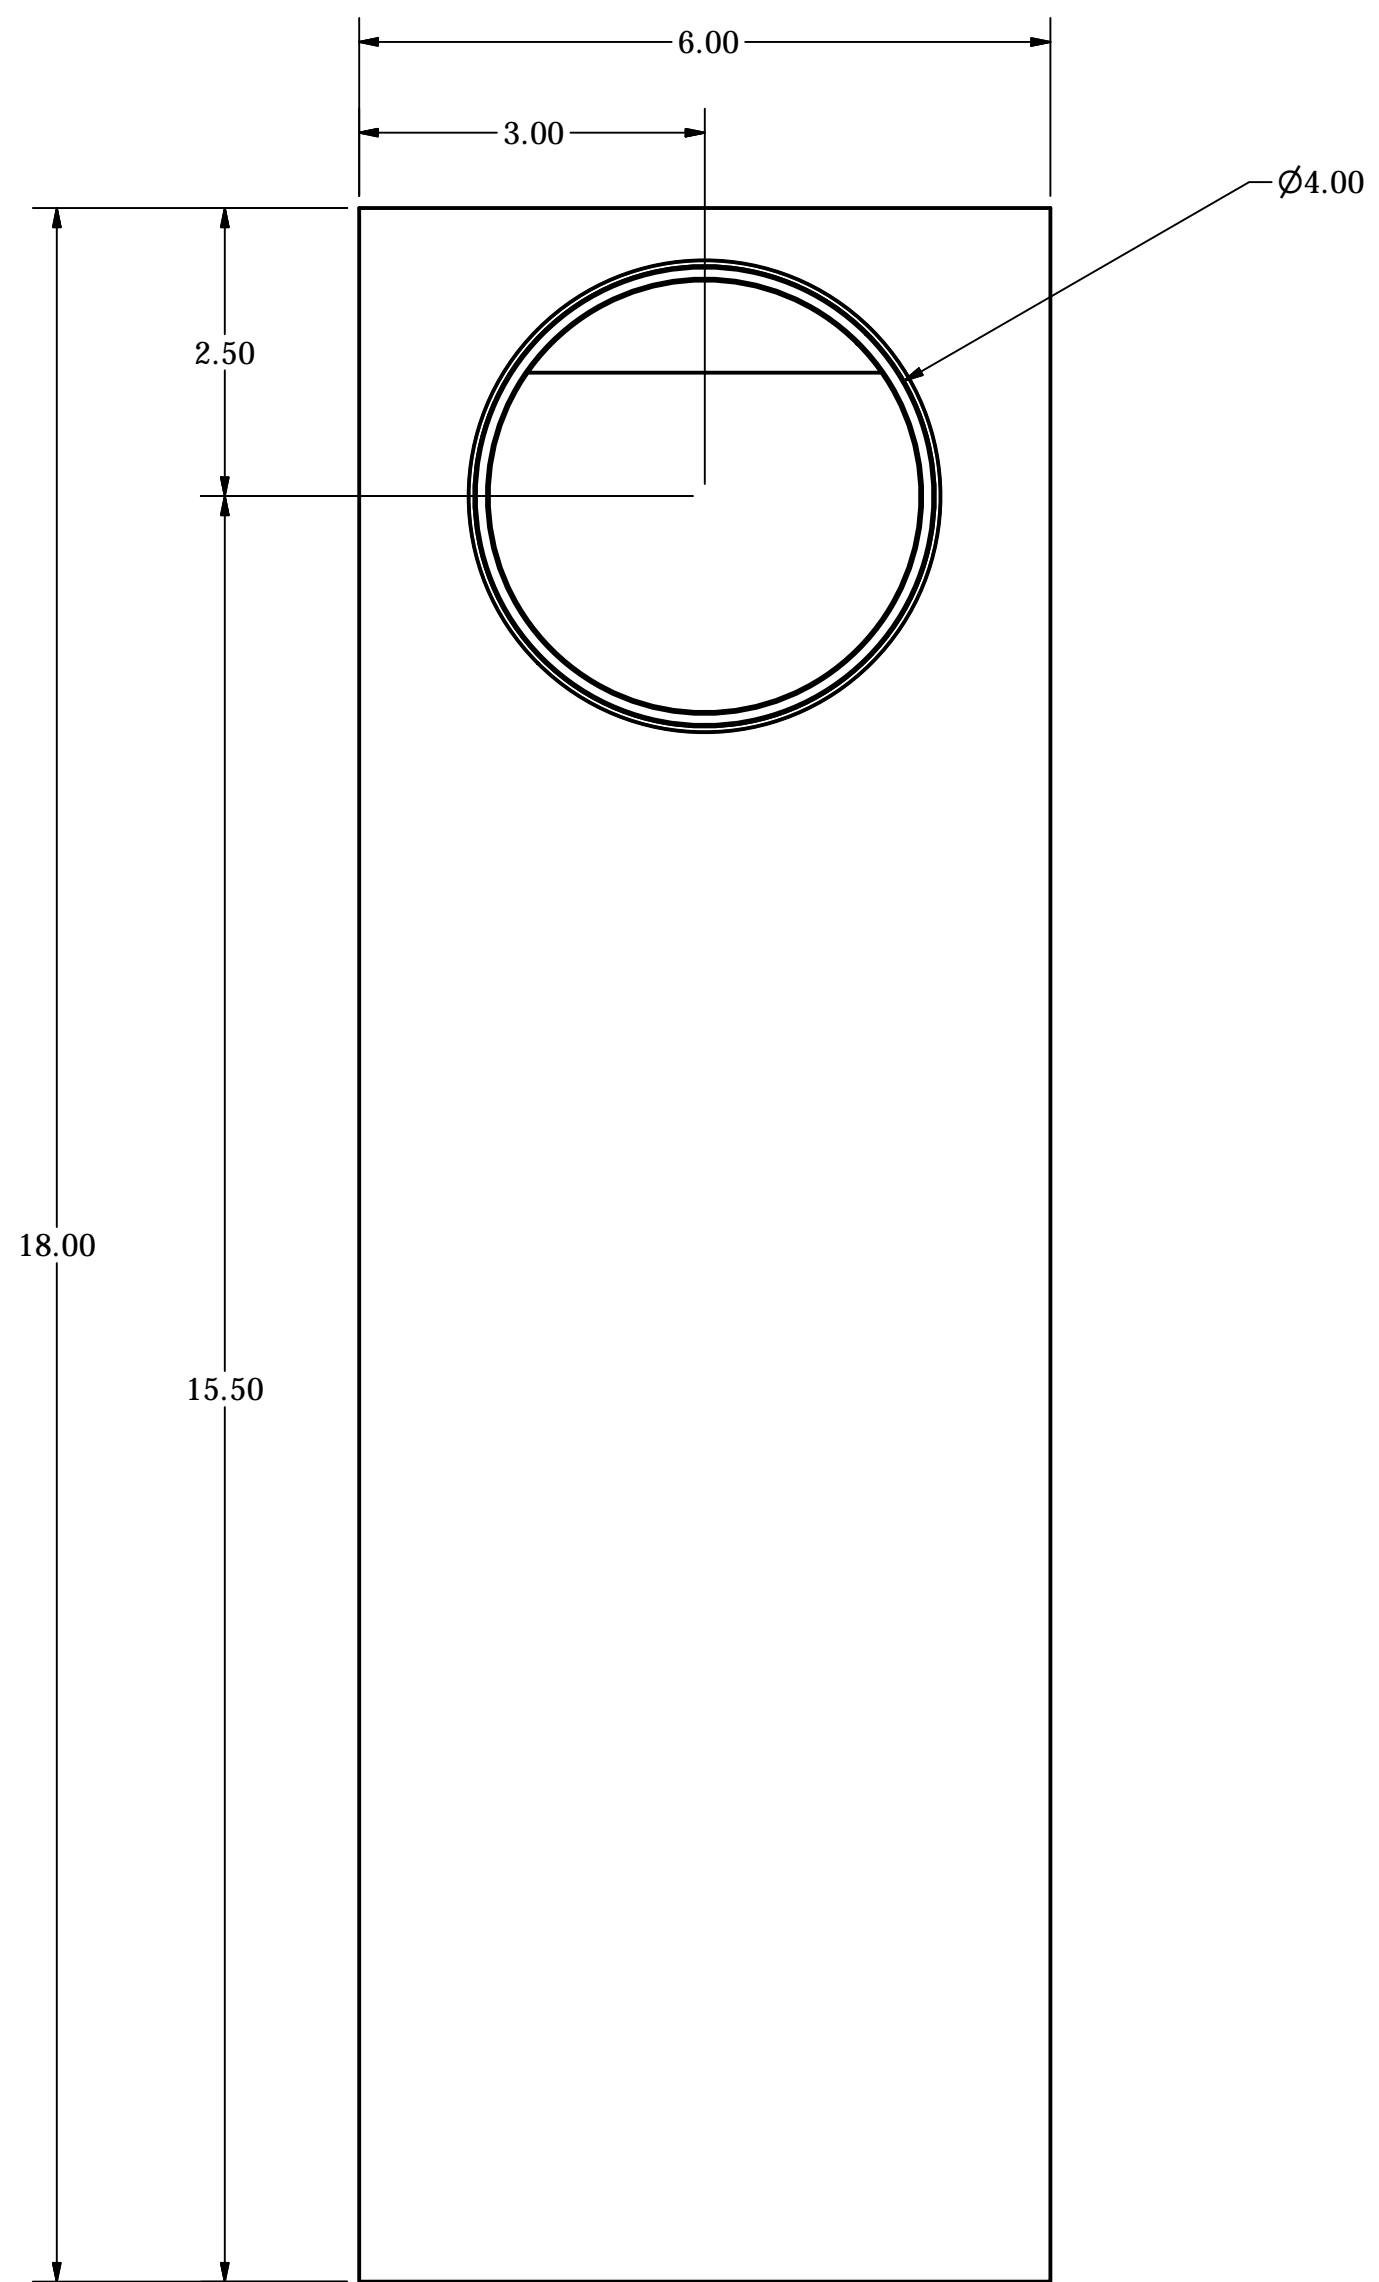

DRAWN BY J. VALENTI		3/10/2017		LAMBRO INDUSTRIES, INC.	
					
SIZE D	DWG NO 3005	REV A		NOT TO SCALE	
				SHEET 1 OF 1	

DRAWN BY J. VALENTI		3/10/2017		LAMBRO INDUSTRIES, INC.	
TITLE ADJUSTABLE ALUMINUM DUCT - MALE COMPONENT					
SIZE D	DWG NO 3005 MALE			REV A	
NOT TO SCALE				SHEET 1 OF 1	

DRAWN BY J. VALENTI		3/10/2017		LAMBRO INDUSTRIES, INC.	
TITLE ADJUSTABLE ALUMINUM DUCT - FEMALE COMPONENT					
SIZE D	DWG NO 3005 FEMALE			REV A	
NOT TO SCALE				SHEET 1 OF 1	