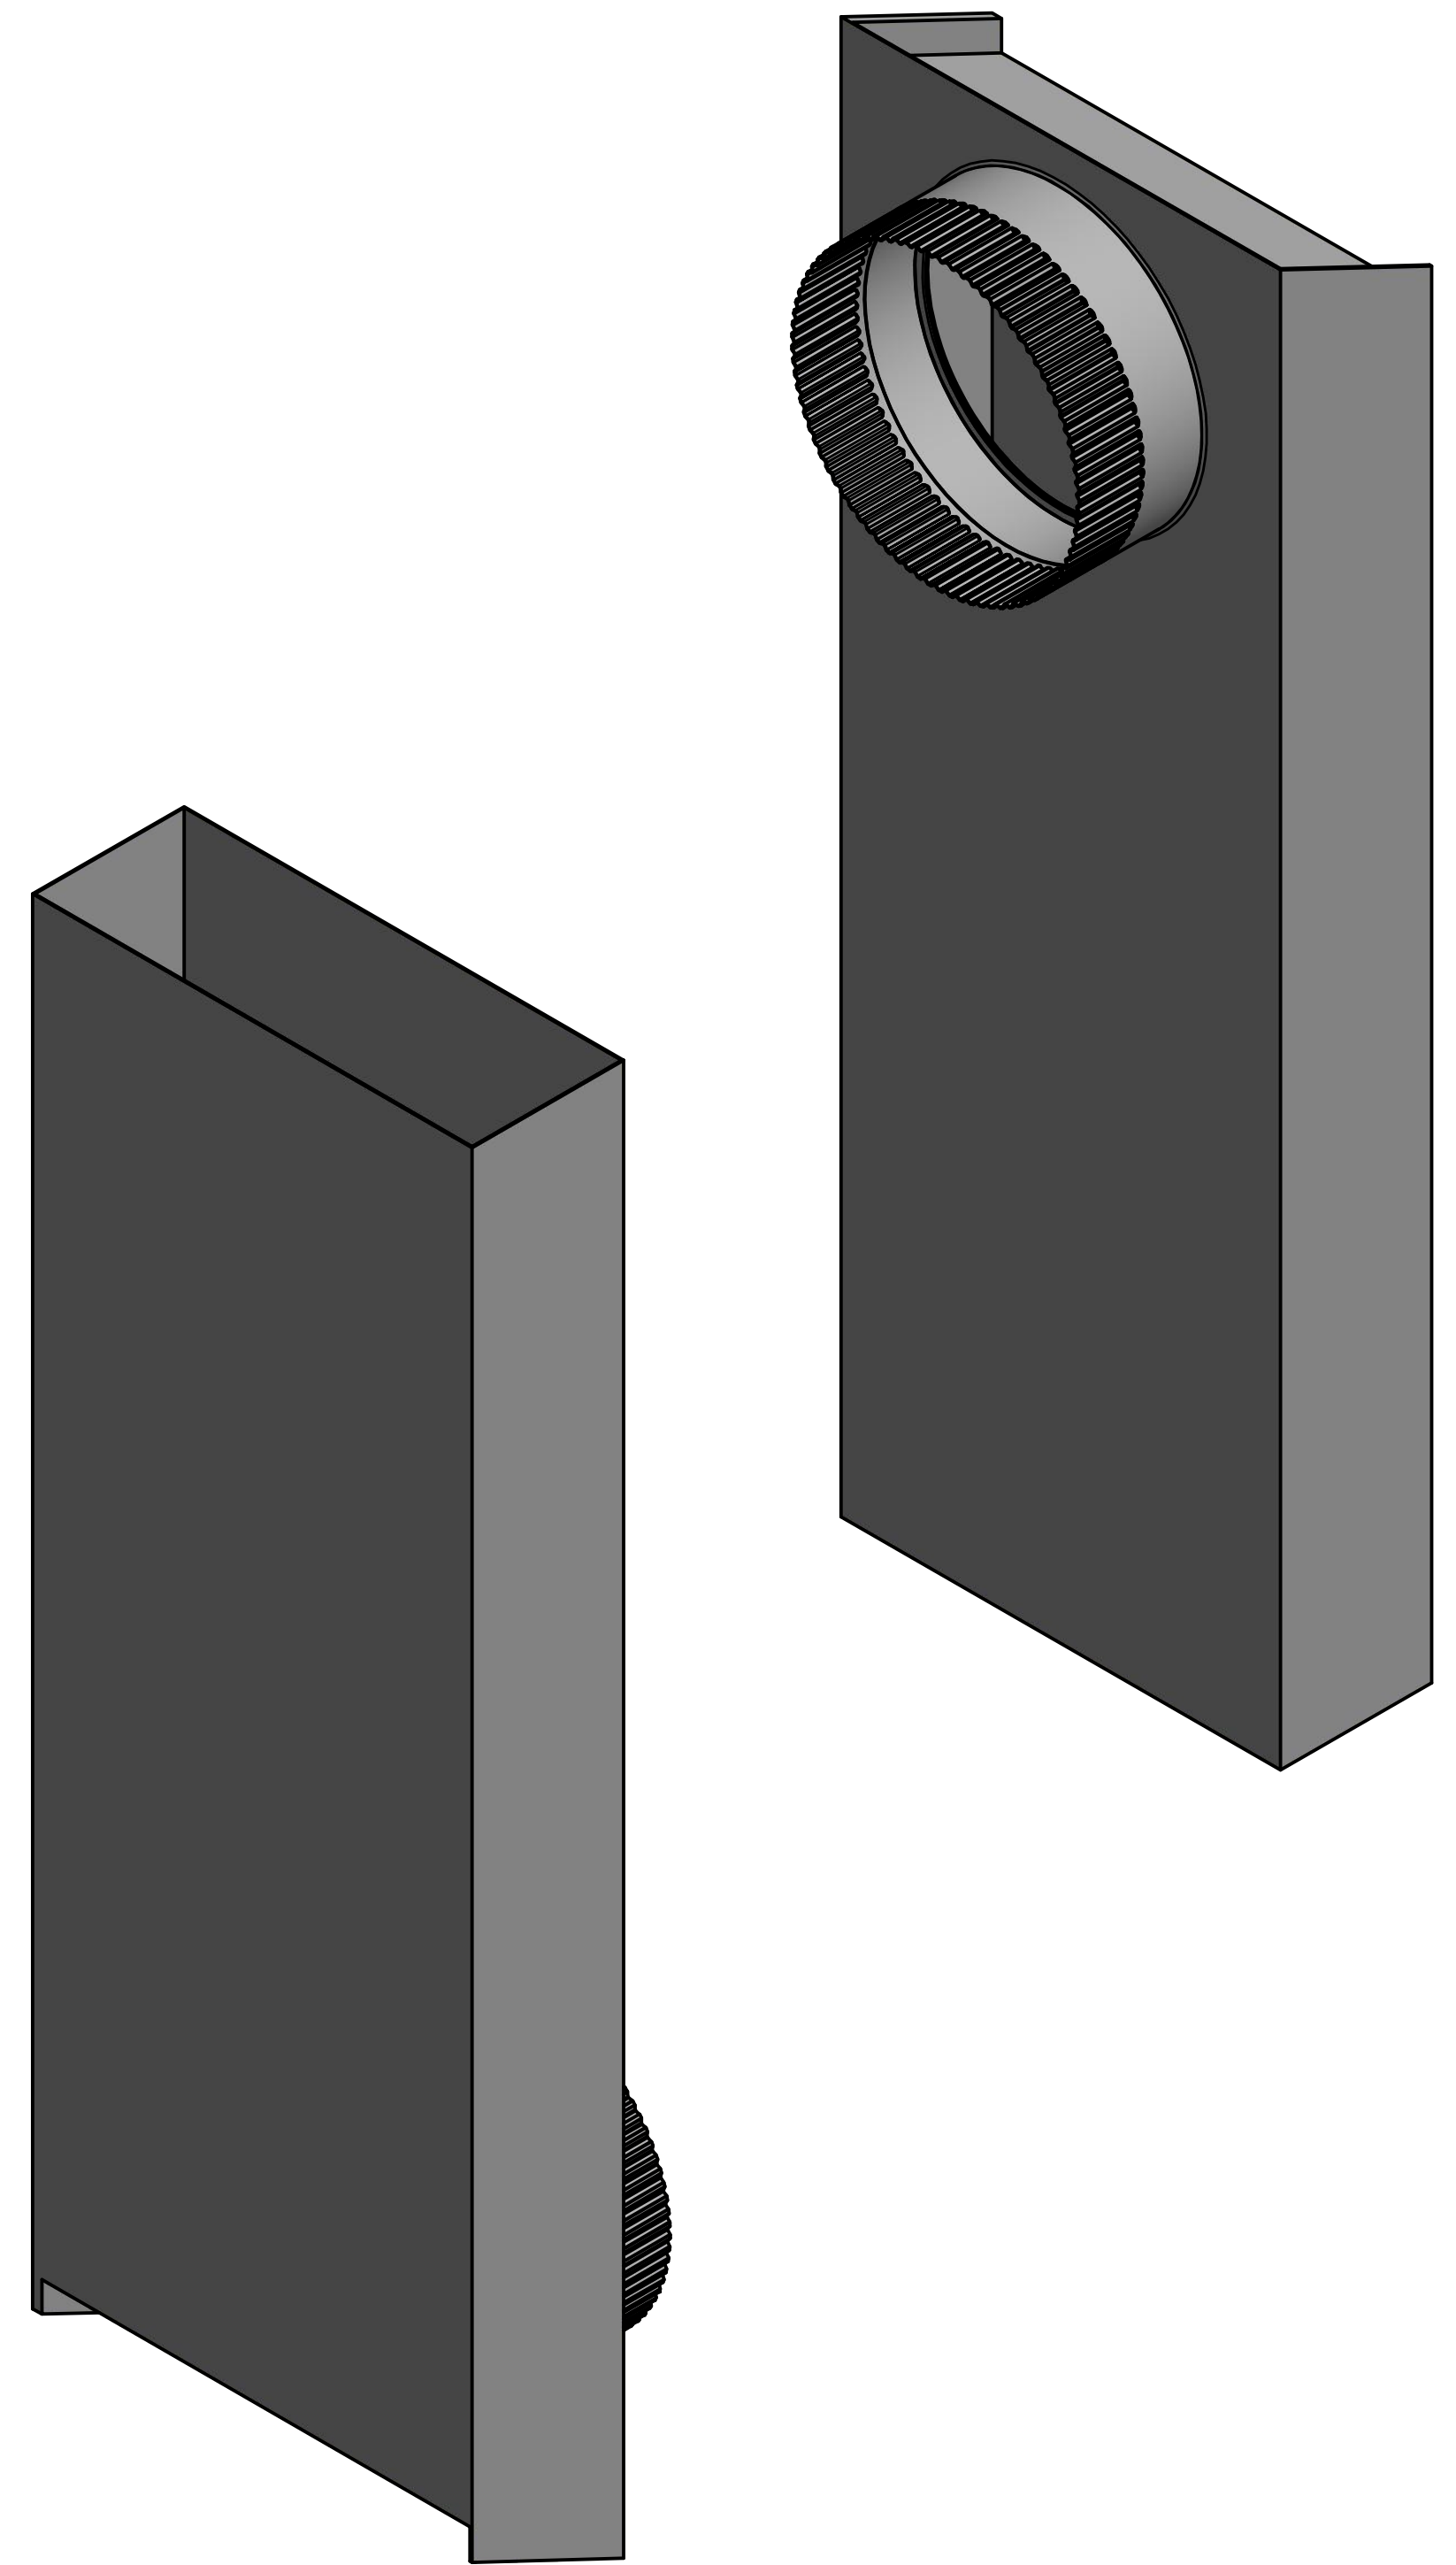

DRAWN BY J. VALENTI		3/10/2017		LAMBRO INDUSTRIES, INC.	
					
SIZE D	DWG NO 3005	REV A		NOT TO SCALE	
				SHEET 1 OF 1	

DRAWN BY J. VALENTI		3/10/2017		LAMBRO INDUSTRIES, INC.	
TITLE ADJUSTABLE ALUMINUM DUCT - MALE COMPONENT					
SIZE D	DWG NO 3005 MALE			REV A	
NOT TO SCALE				SHEET 1 OF 1	

DRAWN BY J. VALENTI		3/10/2017		LAMBRO INDUSTRIES, INC.	
TITLE ADJUSTABLE ALUMINUM DUCT - FEMALE COMPONENT					
SIZE D	DWG NO 3005 FEMALE			REV A	
NOT TO SCALE				SHEET 1 OF 1	