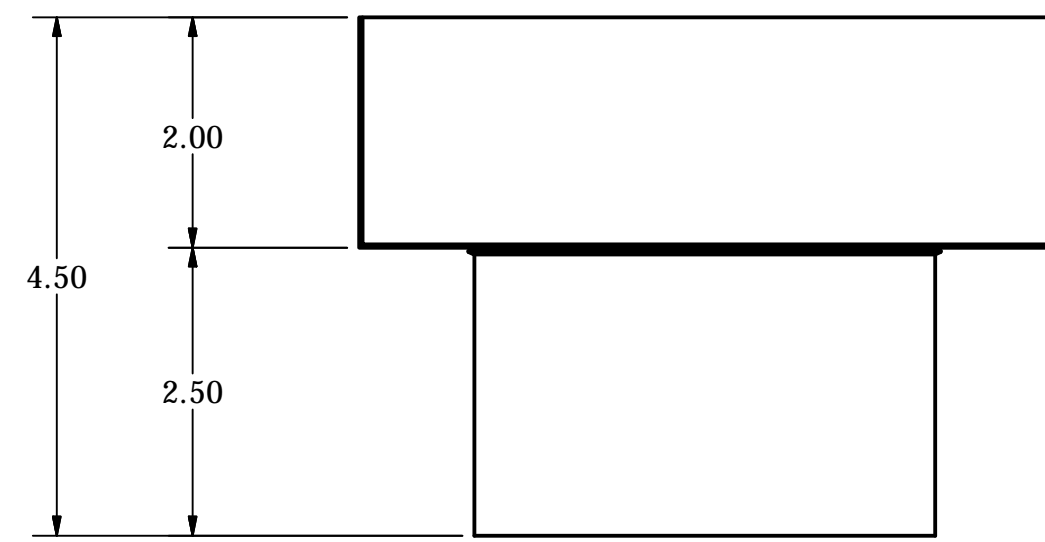

DRAWN BY J. VALENTI		3/10/2017		LAMBRO INDUSTRIES, INC.	
					
SIZE D	DWG NO 3005	REV A		NOT TO SCALE	
				SHEET 1 OF 1	

DRAWN BY J. VALENTI		3/10/2017		LAMBRO INDUSTRIES, INC.	
TITLE ADJUSTABLE ALUMINUM DUCT - MALE COMPONENT					
SIZE D	DWG NO 3005 MALE			REV A	
NOT TO SCALE				SHEET 1 OF 1	

DRAWN BY J. VALENTI		3/10/2017		LAMBRO INDUSTRIES, INC.	
TITLE ADJUSTABLE ALUMINUM DUCT - FEMALE COMPONENT					
SIZE D	DWG NO 3005 FEMALE			REV A	
NOT TO SCALE				SHEET 1 OF 1	