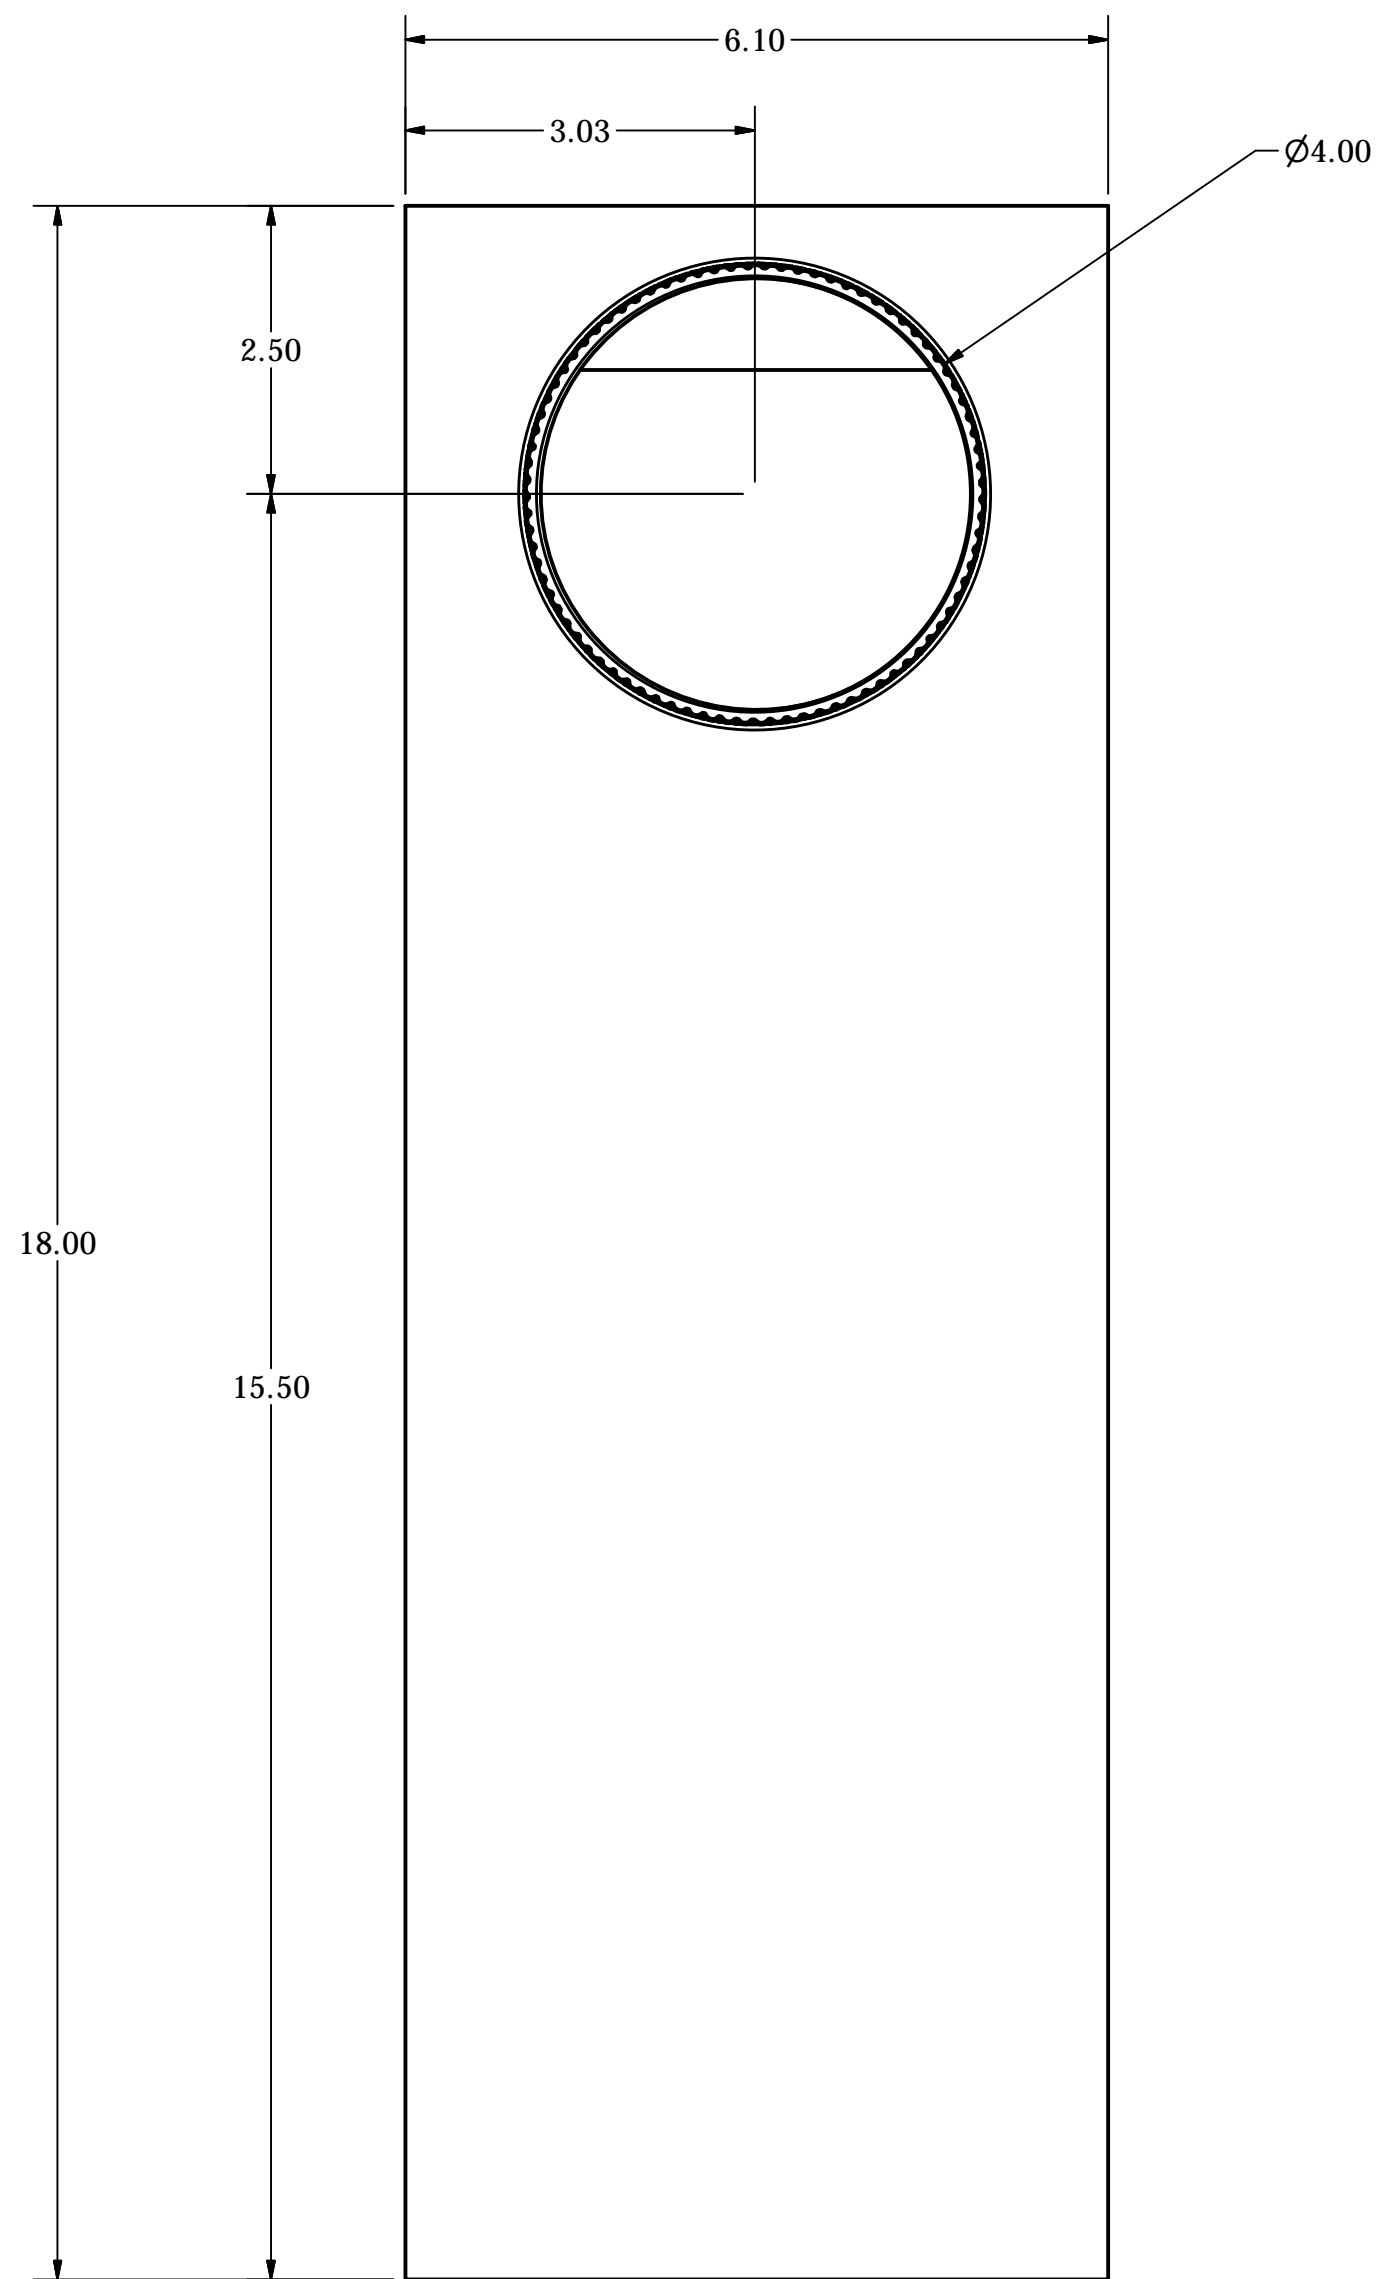

DRAWN BY J. VALENTI		3/10/2017		LAMBRO INDUSTRIES, INC.	
					
SIZE D	DWG NO 3005	REV A		NOT TO SCALE	
				SHEET 1 OF 1	

DRAWN BY J. VALENTI		3/10/2017		LAMBRO INDUSTRIES, INC.	
TITLE ADJUSTABLE ALUMINUM DUCT - MALE COMPONENT					
SIZE D	DWG NO 3005 MALE			REV A	
NOT TO SCALE				SHEET 1 OF 1	

DRAWN BY J. VALENTI		3/10/2017		LAMBRO INDUSTRIES, INC.	
TITLE ADJUSTABLE ALUMINUM DUCT - FEMALE COMPONENT					
SIZE D	DWG NO 3005 FEMALE			REV A	
NOT TO SCALE				SHEET 1 OF 1	