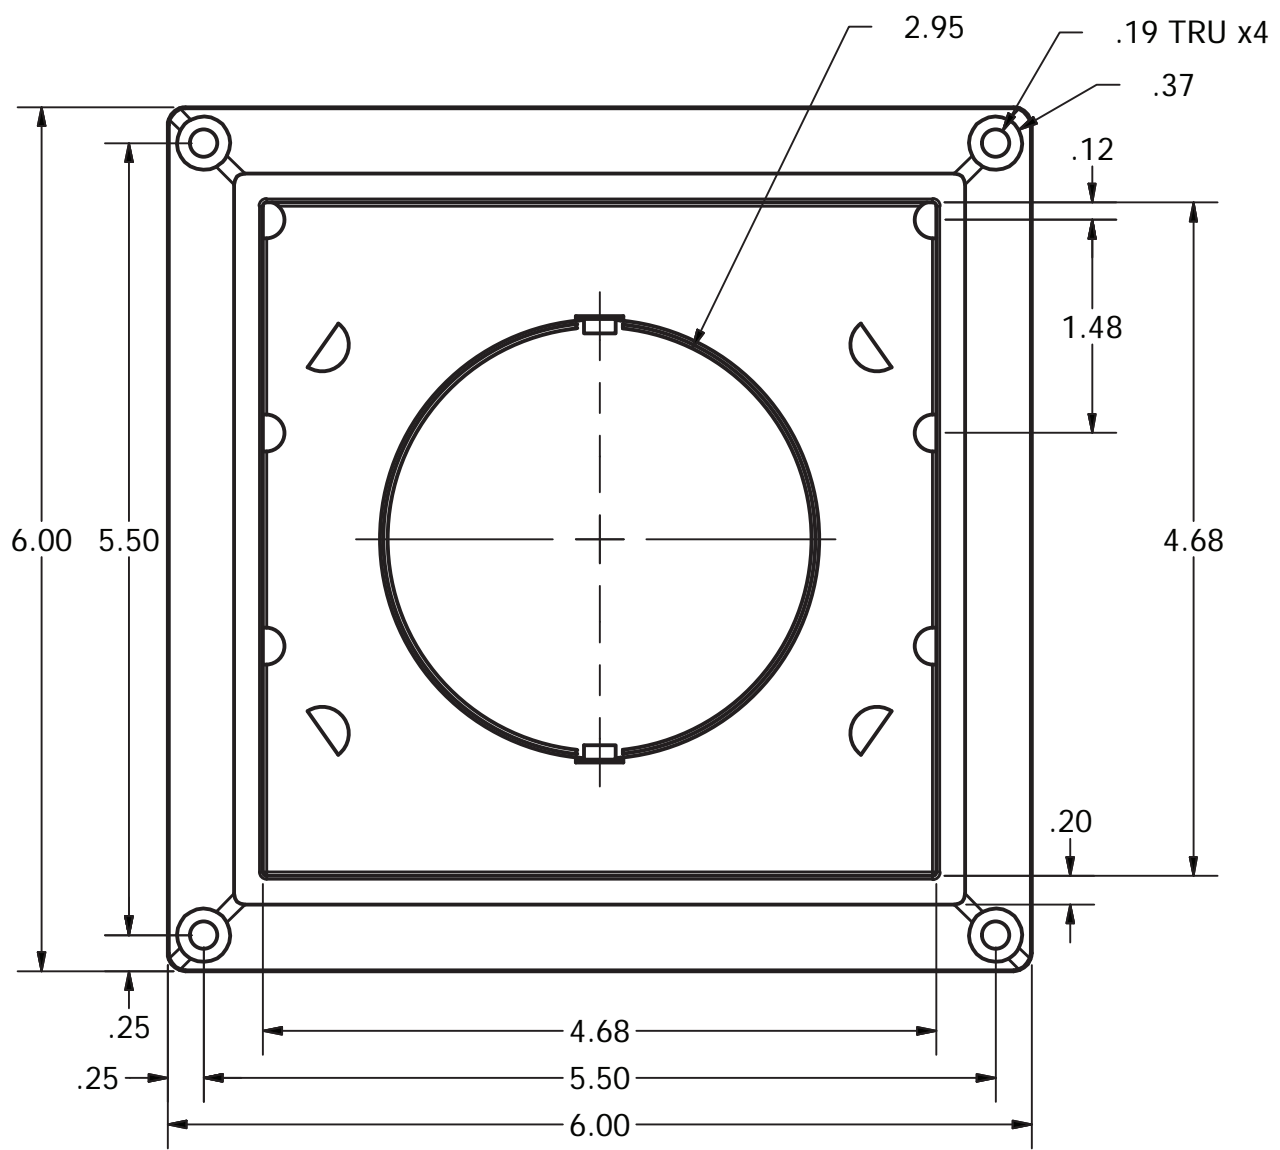

DRAWN BY J. VALENTI		2/9/2017		LAMBRO INDUSTRIES, INC.	
					
SIZE D	DWG NO 603W ASSEMBLY		REV A		
NOT TO SCALE			SHEET 1 OF 1		

SECTION A-A

DRAWN BY
J. VALENTI 2/9/2017

LAMBRO INDUSTRIES, INC.

TITLE		
603W BASE - 3in PORT		
SIZE	DWG NO	REV
C	603W BASE	A
NOT TO SCALE		SHEET 1 OF 1

DRAWN BY
J. VALENTI

2/9/2017

LAMBRO INDUSTRIES, INC.

TITLE			
603W VENT SHROUD			
SIZE	DWG NO	REV	
C	603W VENT SHROUD	A	
NOT TO SCALE		SHEET 1 OF 1	

DRAWN BY
J. VALENTI

2/9/2017

LAMBRO INDUSTRIES, INC.

TITLE
603W SCREEN

SIZE B	DWG NO 603W SCREEN	REV A
-----------	-----------------------	----------

NOT TO SCALE SHEET 1 OF 1