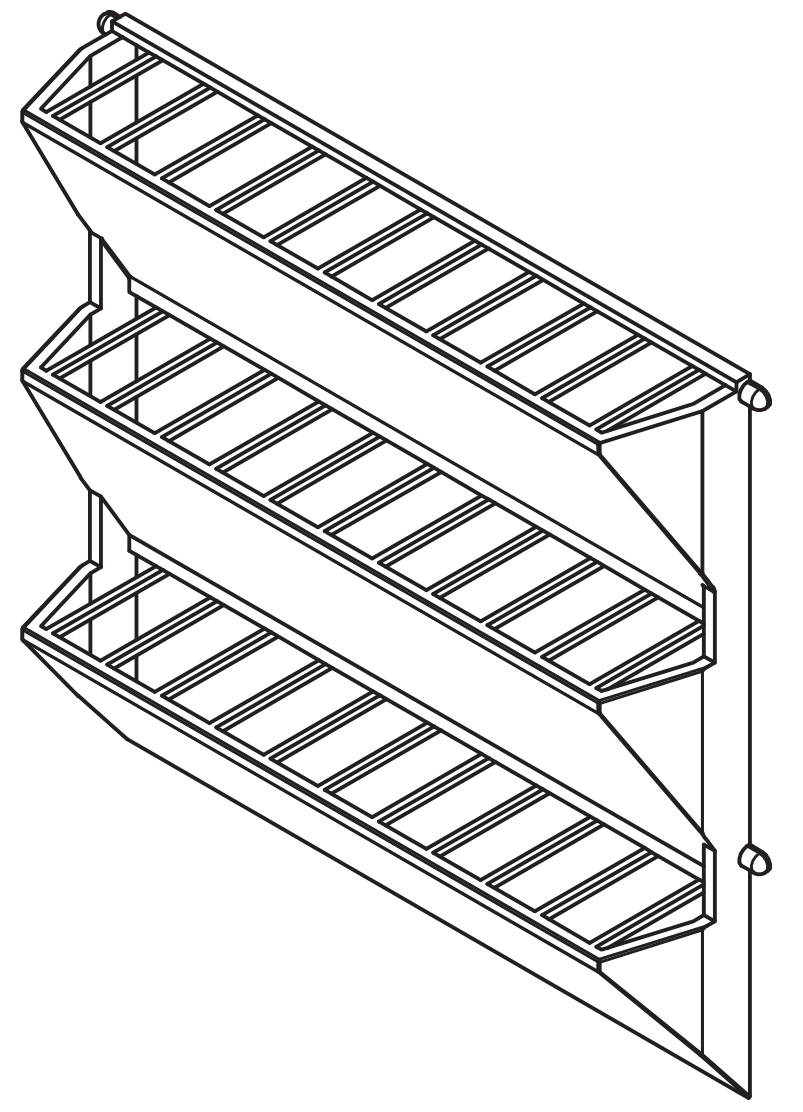

DRAWN BY J. VALENTI		2/9/2017		LAMBRO INDUSTRIES, INC.	
					
SIZE D	DWG NO 603W ASSEMBLY		REV A		
NOT TO SCALE			SHEET 1 OF 1		

SECTION A-A

DRAWN BY
J. VALENTI 2/9/2017

LAMBRO INDUSTRIES, INC.

TITLE		
603W BASE - 3in PORT		
SIZE	DWG NO	REV
C	603W BASE	A
NOT TO SCALE		SHEET 1 OF 1

DRAWN BY
J. VALENTI

2/9/2017

LAMBRO INDUSTRIES, INC.

TITLE			
603W VENT SHROUD			
SIZE	DWG NO	REV	
C	603W VENT SHROUD	A	
NOT TO SCALE		SHEET 1 OF 1	

DRAWN BY
J. VALENTI

2/9/2017

LAMBRO INDUSTRIES, INC.

TITLE
603W SCREEN

SIZE B	DWG NO 603W SCREEN	REV A
-----------	-----------------------	----------

NOT TO SCALE SHEET 1 OF 1