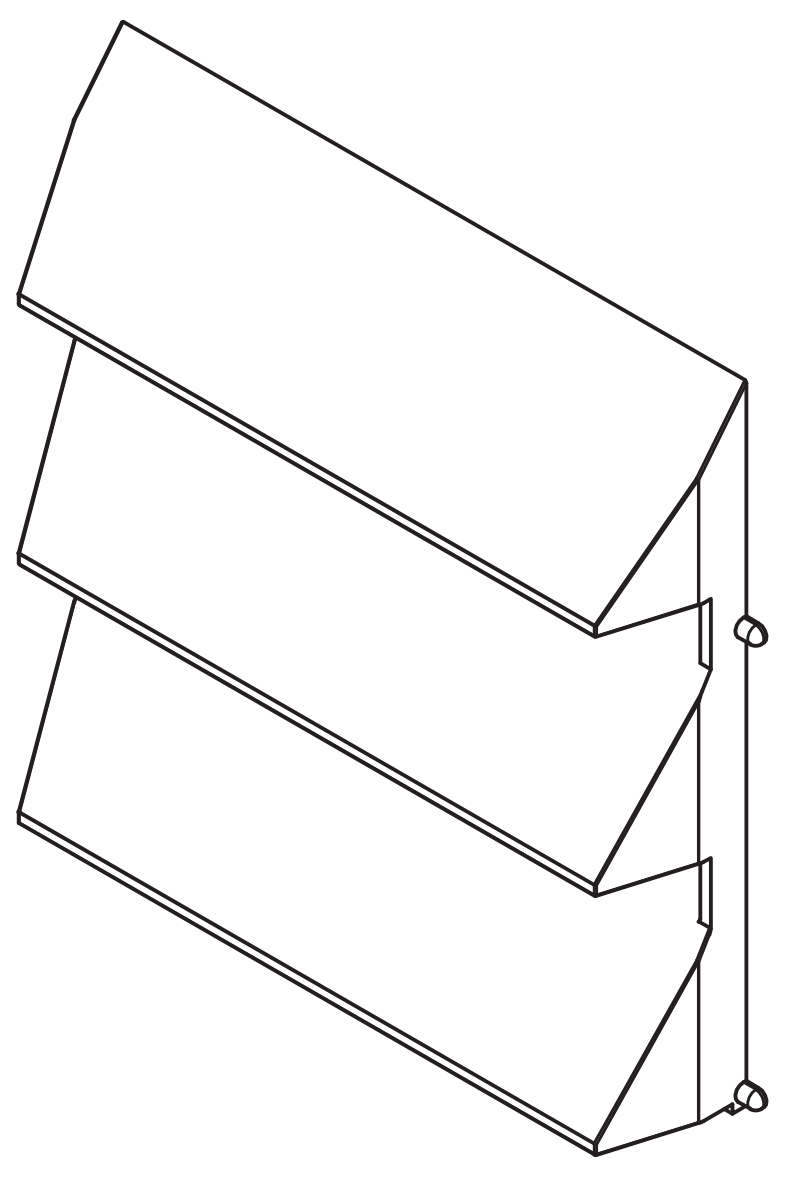

DRAWN BY J. VALENTI		2/9/2017		LAMBRO INDUSTRIES, INC.	
					
SIZE D	DWG NO 603W ASSEMBLY		REV A		
NOT TO SCALE			SHEET 1 OF 1		

SECTION A-A

DRAWN BY
J. VALENTI 2/9/2017

LAMBRO INDUSTRIES, INC.

TITLE		
603W BASE - 3in PORT		
SIZE	DWG NO	REV
C	603W BASE	A
NOT TO SCALE		SHEET 1 OF 1

DRAWN BY
J. VALENTI

2/9/2017

LAMBRO INDUSTRIES, INC.

TITLE			
603W VENT SHROUD			
SIZE	DWG NO	REV	
C	603W VENT SHROUD	A	
NOT TO SCALE		SHEET 1 OF 1	

DRAWN BY
J. VALENTI

2/9/2017

LAMBRO INDUSTRIES, INC.

TITLE
603W SCREEN

SIZE B	DWG NO 603W SCREEN	REV A
-----------	-----------------------	----------

NOT TO SCALE SHEET 1 OF 1