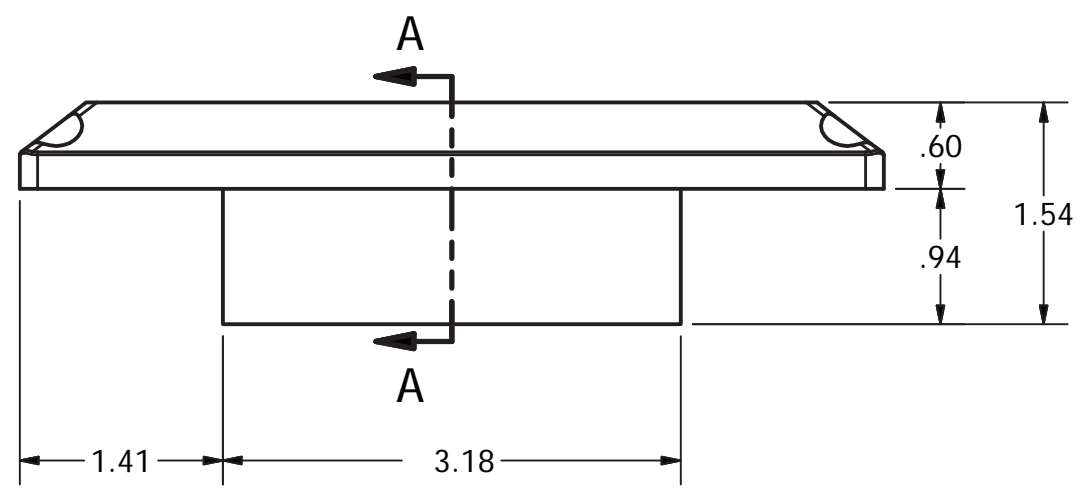

DRAWN BY J. VALENTI		2/9/2017		LAMBRO INDUSTRIES, INC.	
					
SIZE D	DWG NO 603W ASSEMBLY		REV A		
NOT TO SCALE			SHEET 1 OF 1		

SECTION A-A

DRAWN BY
J. VALENTI 2/9/2017

LAMBRO INDUSTRIES, INC.

TITLE		
603W BASE - 3in PORT		
SIZE	DWG NO	REV
C	603W BASE	A
NOT TO SCALE		SHEET 1 OF 1

DRAWN BY
J. VALENTI

2/9/2017

LAMBRO INDUSTRIES, INC.

TITLE			
603W VENT SHROUD			
SIZE	DWG NO	REV	
C	603W VENT SHROUD	A	
NOT TO SCALE		SHEET 1 OF 1	

DRAWN BY
J. VALENTI

2/9/2017

LAMBRO INDUSTRIES, INC.

TITLE
603W SCREEN

SIZE B	DWG NO 603W SCREEN	REV A
-----------	-----------------------	----------

NOT TO SCALE SHEET 1 OF 1