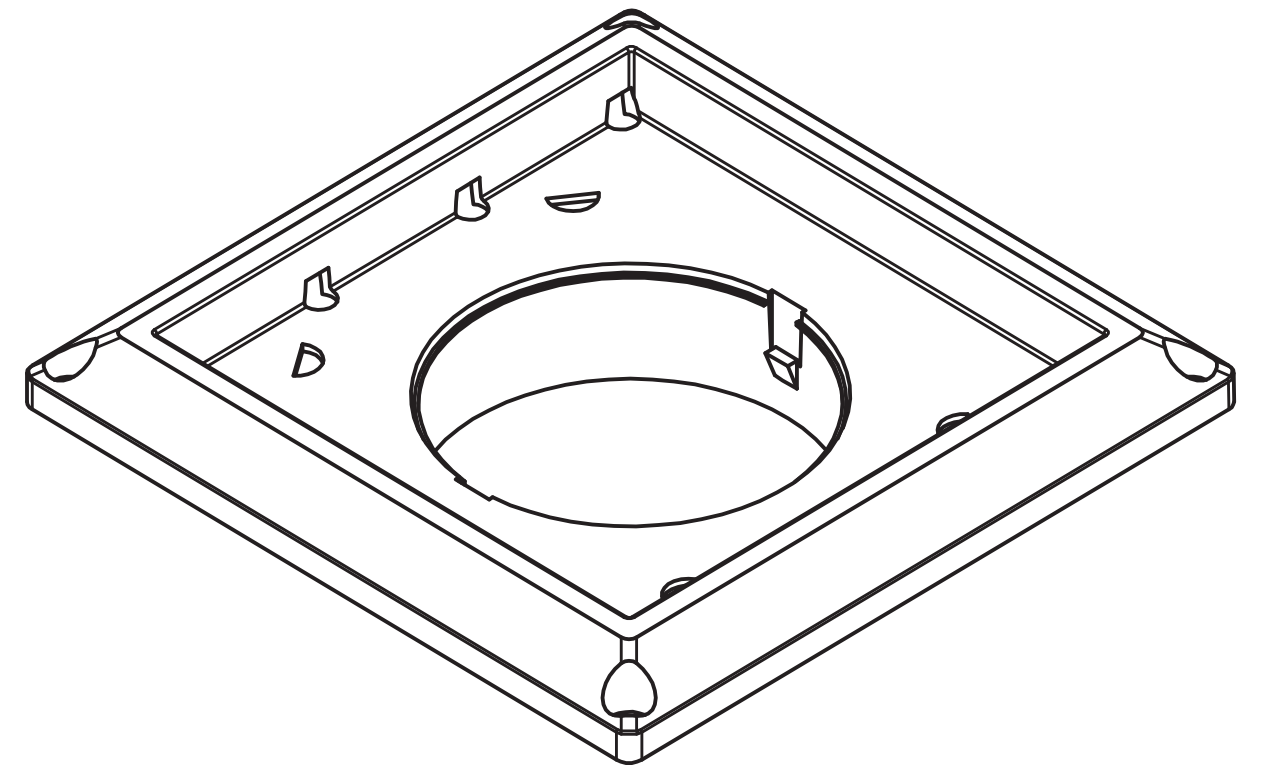

DRAWN BY J. VALENTI		2/9/2017		LAMBRO INDUSTRIES, INC.	
					
SIZE D	DWG NO 603W ASSEMBLY		REV A		
NOT TO SCALE			SHEET 1 OF 1		

SECTION A-A

DRAWN BY
J. VALENTI 2/9/2017

LAMBRO INDUSTRIES, INC.

TITLE		
603W BASE - 3in PORT		
SIZE	DWG NO	REV
C	603W BASE	A
NOT TO SCALE		SHEET 1 OF 1

DRAWN BY
J. VALENTI

2/9/2017

LAMBRO INDUSTRIES, INC.

TITLE			
603W VENT SHROUD			
SIZE	DWG NO	REV	
C	603W VENT SHROUD	A	
NOT TO SCALE		SHEET 1 OF 1	

DRAWN BY
J. VALENTI

2/9/2017

LAMBRO INDUSTRIES, INC.

TITLE
603W SCREEN

SIZE B	DWG NO 603W SCREEN	REV A
-----------	-----------------------	----------

NOT TO SCALE SHEET 1 OF 1