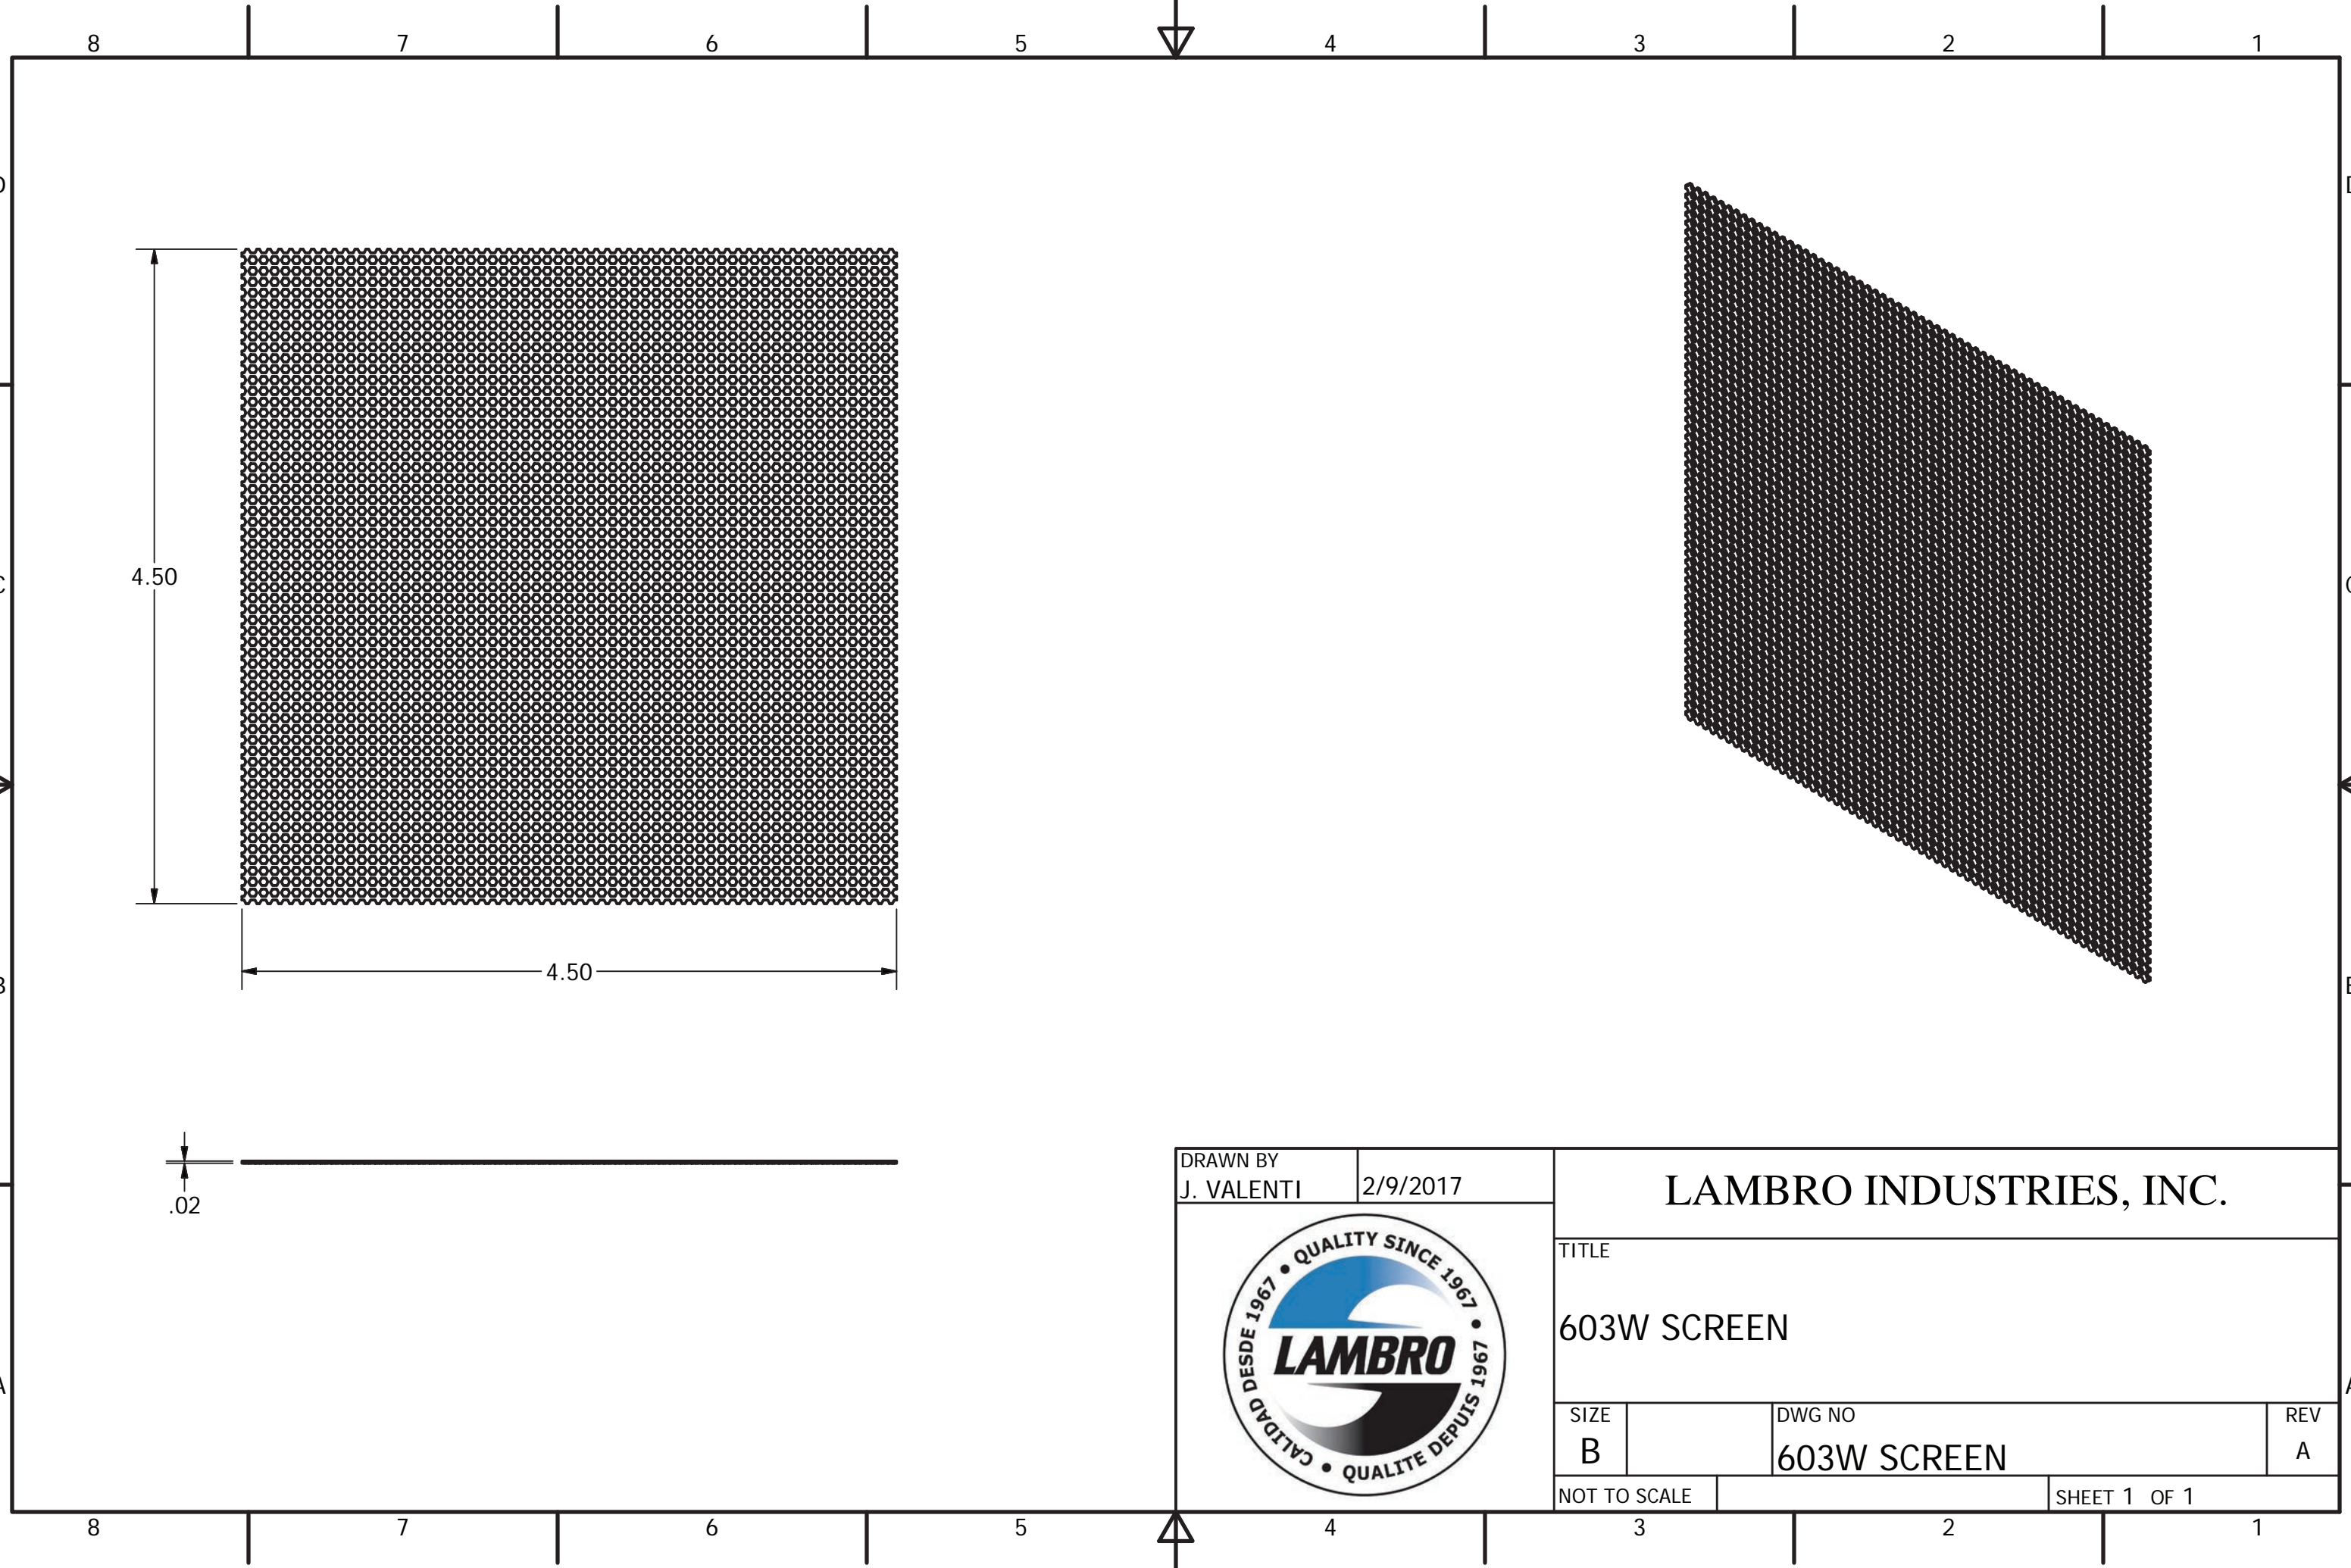

DRAWN BY
J. VALENTI

2/9/2017

LAMBRO INDUSTRIES, INC.