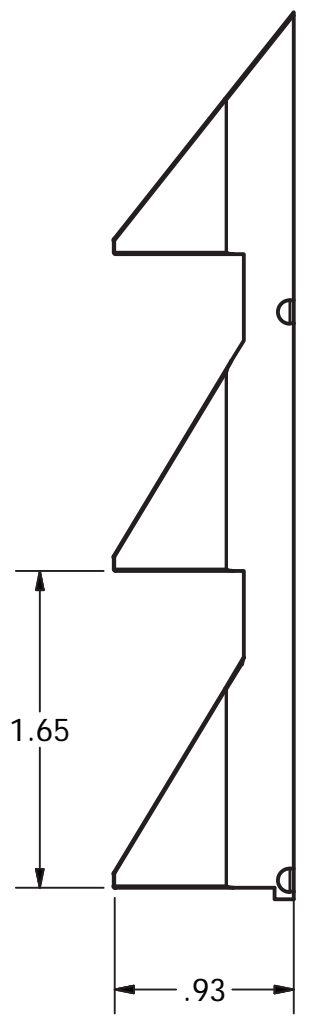

DRAWN BY J. VALENTI		2/9/2017		LAMBRO INDUSTRIES, INC.	
					
SIZE D	DWG NO 603W ASSEMBLY		REV A		
NOT TO SCALE			SHEET 1 OF 1		

SECTION A-A

DRAWN BY
J. VALENTI 2/9/2017

LAMBRO INDUSTRIES, INC.

TITLE		
603W BASE - 3in PORT		
SIZE	DWG NO	REV
C	603W BASE	A
NOT TO SCALE		SHEET 1 OF 1

DRAWN BY
J. VALENTI

2/9/2017

LAMBRO INDUSTRIES, INC.

TITLE			
603W VENT SHROUD			
SIZE	DWG NO	REV	
C	603W VENT SHROUD	A	
NOT TO SCALE		SHEET 1 OF 1	

DRAWN BY
J. VALENTI

2/9/2017

LAMBRO INDUSTRIES, INC.

TITLE
603W SCREEN

SIZE B	DWG NO 603W SCREEN	REV A
-----------	-----------------------	----------

NOT TO SCALE SHEET 1 OF 1