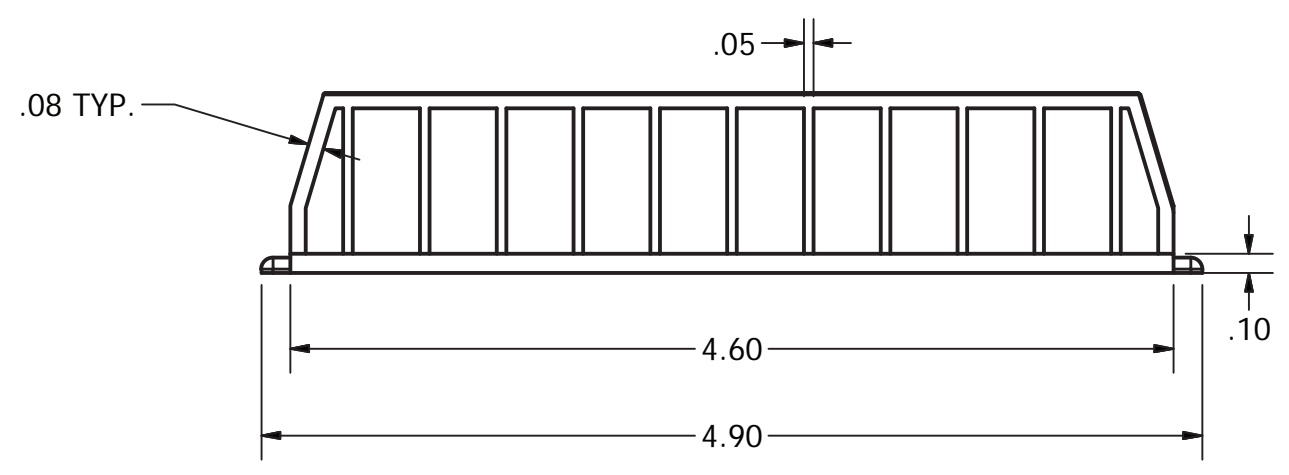

DRAWN BY J. VALENTI		2/9/2017		LAMBRO INDUSTRIES, INC.	
					
SIZE D	DWG NO 603W ASSEMBLY		REV A		
NOT TO SCALE			SHEET 1 OF 1		

SECTION A-A

DRAWN BY
J. VALENTI 2/9/2017

LAMBRO INDUSTRIES, INC.

TITLE		
603W BASE - 3in PORT		
SIZE	DWG NO	REV
C	603W BASE	A
NOT TO SCALE		SHEET 1 OF 1

DRAWN BY
J. VALENTI

2/9/2017

LAMBRO INDUSTRIES, INC.

TITLE			
603W VENT SHROUD			
SIZE	DWG NO	REV	
C	603W VENT SHROUD	A	
NOT TO SCALE		SHEET 1 OF 1	

DRAWN BY
J. VALENTI

2/9/2017

LAMBRO INDUSTRIES, INC.

TITLE
603W SCREEN