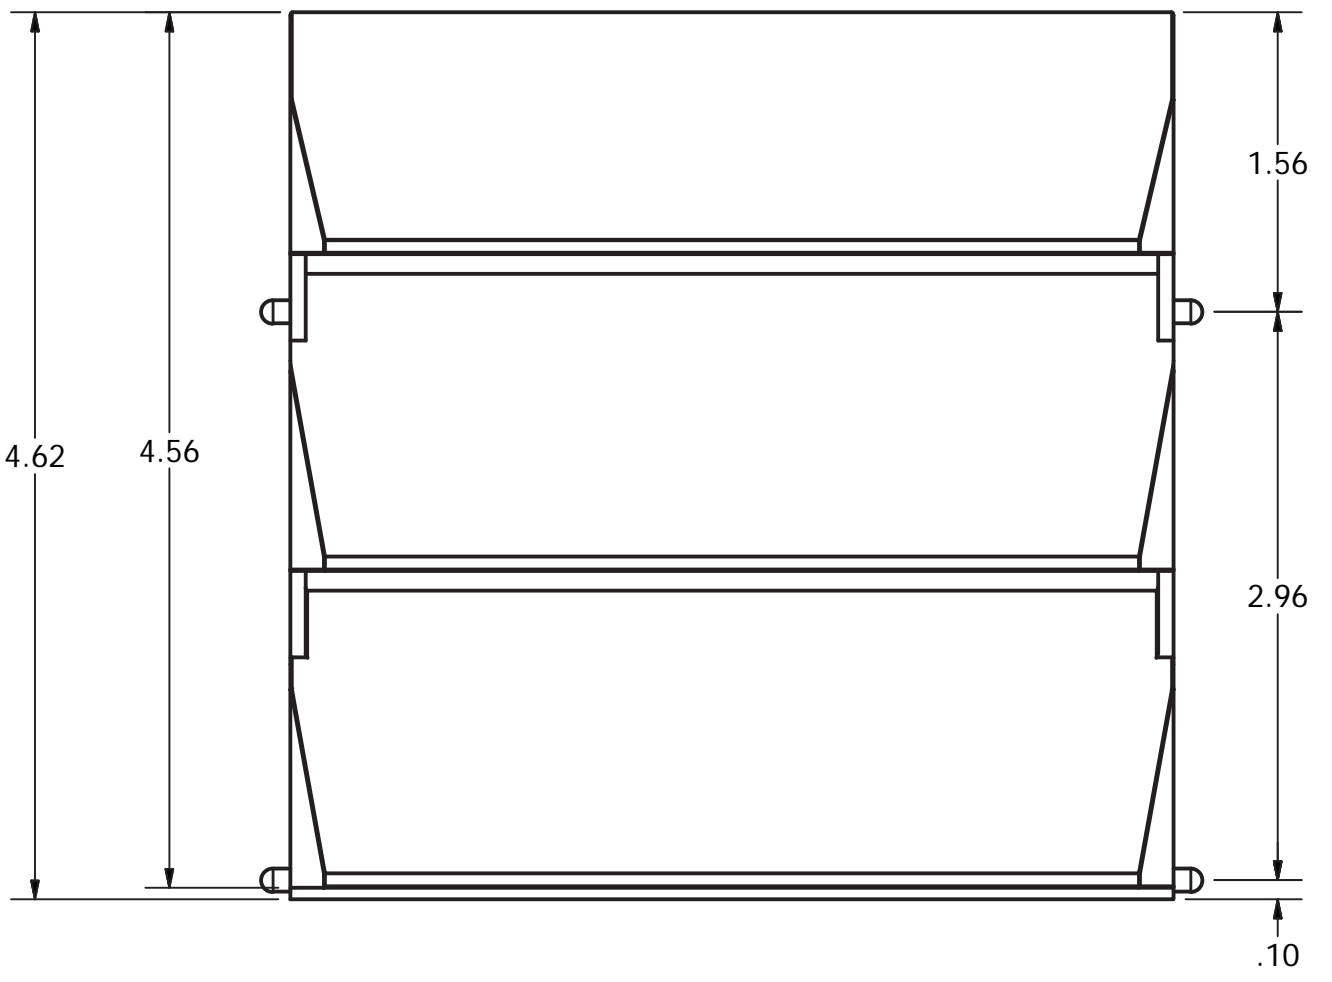

DRAWN BY J. VALENTI		2/9/2017		LAMBRO INDUSTRIES, INC.	
					
SIZE D	DWG NO 603W ASSEMBLY		REV A		
NOT TO SCALE			SHEET 1 OF 1		

SECTION A-A

DRAWN BY
J. VALENTI 2/9/2017

LAMBRO INDUSTRIES, INC.

TITLE		
603W BASE - 3in PORT		
SIZE	DWG NO	REV
C	603W BASE	A
NOT TO SCALE		SHEET 1 OF 1

DRAWN BY
J. VALENTI

2/9/2017

LAMBRO INDUSTRIES, INC.

TITLE			
603W VENT SHROUD			
SIZE	DWG NO	REV	
C	603W VENT SHROUD	A	
NOT TO SCALE		SHEET 1 OF 1	

DRAWN BY
J. VALENTI

2/9/2017

LAMBRO INDUSTRIES, INC.

TITLE
603W SCREEN

SIZE B	DWG NO 603W SCREEN	REV A
-----------	-----------------------	----------

NOT TO SCALE SHEET 1 OF 1