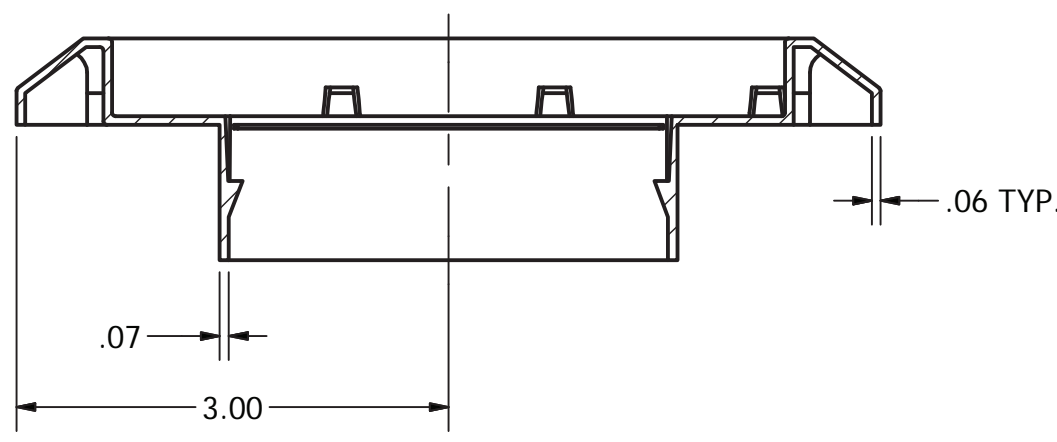

DRAWN BY J. VALENTI		2/9/2017		LAMBRO INDUSTRIES, INC.	
					
SIZE D	DWG NO 603W ASSEMBLY		REV A		
NOT TO SCALE			SHEET 1 OF 1		

SECTION A-A

DRAWN BY
J. VALENTI 2/9/2017

LAMBRO INDUSTRIES, INC.

TITLE		
603W BASE - 3in PORT		
SIZE	DWG NO	REV
C	603W BASE	A
NOT TO SCALE		SHEET 1 OF 1

DRAWN BY
J. VALENTI

2/9/2017

LAMBRO INDUSTRIES, INC.

TITLE			
603W VENT SHROUD			
SIZE	DWG NO	REV	
C	603W VENT SHROUD	A	
NOT TO SCALE		SHEET 1 OF 1	

DRAWN BY
J. VALENTI

2/9/2017

LAMBRO INDUSTRIES, INC.

TITLE
603W SCREEN