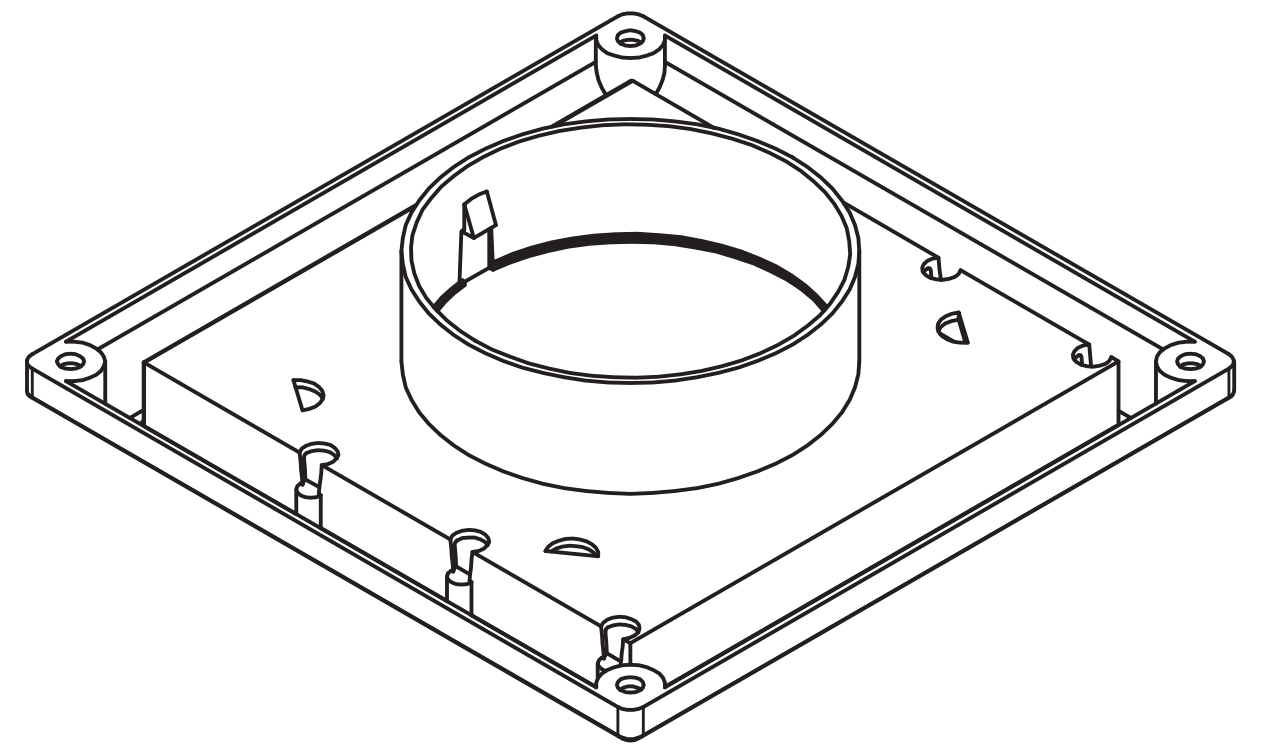

DRAWN BY J. VALENTI		2/9/2017		LAMBRO INDUSTRIES, INC.	
					
SIZE D	DWG NO 603W ASSEMBLY		REV A		
NOT TO SCALE			SHEET 1 OF 1		

SECTION A-A

DRAWN BY
J. VALENTI 2/9/2017

LAMBRO INDUSTRIES, INC.

TITLE		
603W BASE - 3in PORT		
SIZE	DWG NO	REV
C	603W BASE	A
NOT TO SCALE		SHEET 1 OF 1

DRAWN BY
J. VALENTI

2/9/2017

LAMBRO INDUSTRIES, INC.

TITLE			
603W VENT SHROUD			
SIZE	DWG NO	REV	
C	603W VENT SHROUD	A	
NOT TO SCALE		SHEET 1 OF 1	

DRAWN BY
J. VALENTI

2/9/2017

LAMBRO INDUSTRIES, INC.

TITLE
603W SCREEN

SIZE B	DWG NO 603W SCREEN	REV A
-----------	-----------------------	----------

NOT TO SCALE SHEET 1 OF 1