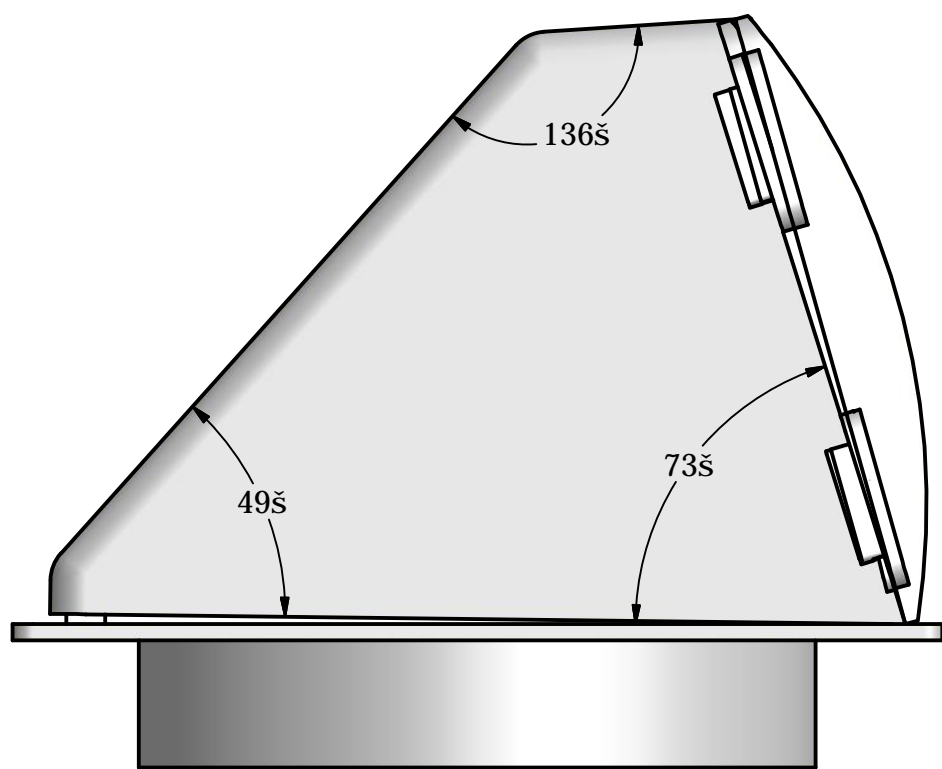

B

B

A

A

DRAWN George Awad	11/11/2013	Lambro		
CHECKED		TITLE		
QA		4" Preferred Hood Vent		
MFG		SIZE C	DWG NO 1471W	REV
APPROVED		SCALE	SHEET 1 OF 1	

4

3

2