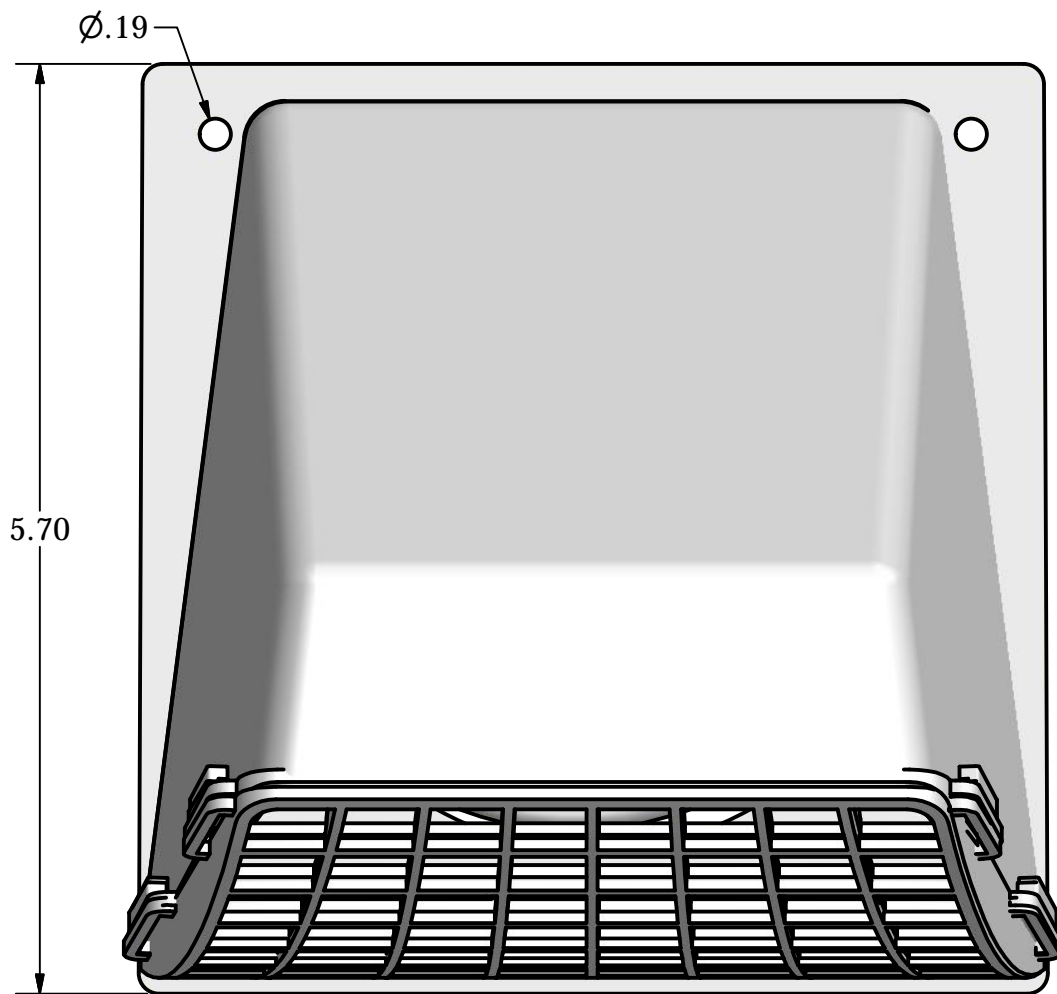

B

B

A

A

DRAWN George Awad	11/11/2013	Lambro		
CHECKED		TITLE		
QA		4" Preferred Hood Vent		
MFG		SIZE C	DWG NO 1471W	REV
APPROVED		SCALE	SHEET 1 OF 1	

4

3

2