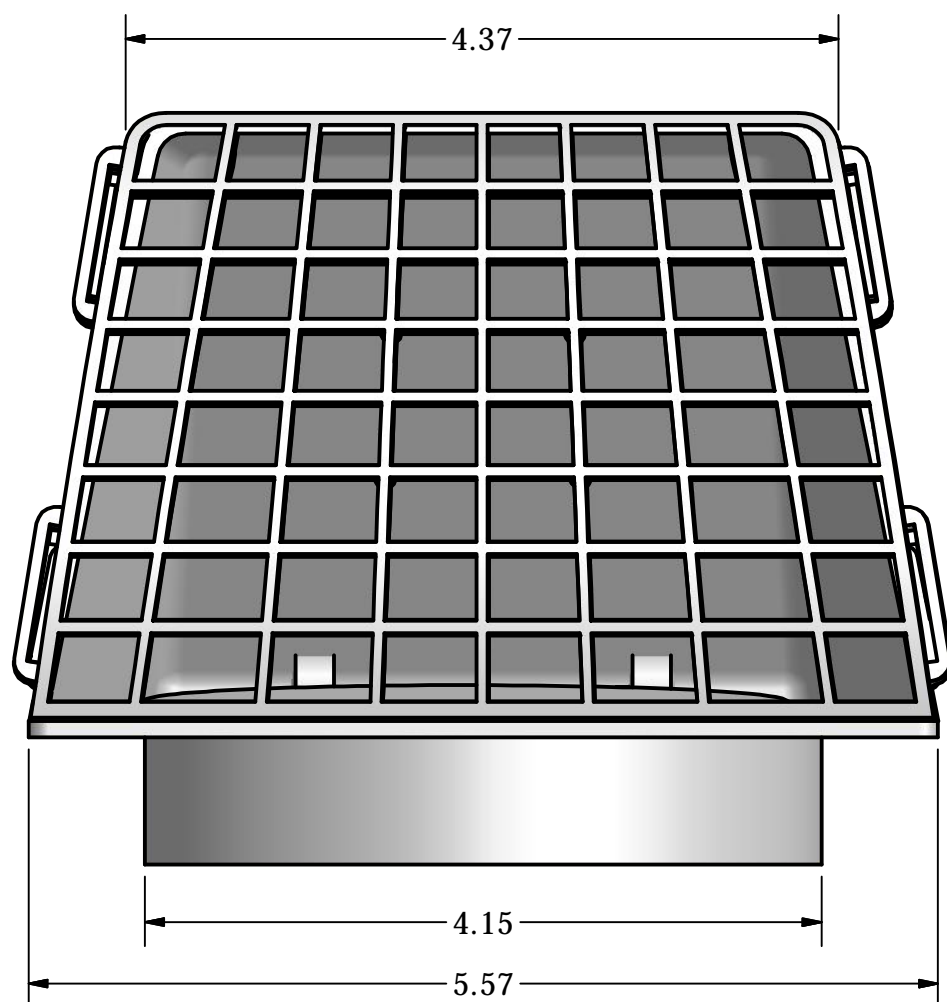

4

3

2

1

D

D

C

C

B

B

A

A

DRAWN George Awad	11/11/2013	Lambro		
CHECKED		TITLE		
QA		4" Preferred Hood Vent		
MFG		SIZE C	DWG NO 1471W	REV
APPROVED		SCALE	SHEET 1 OF 1	

4

3

2