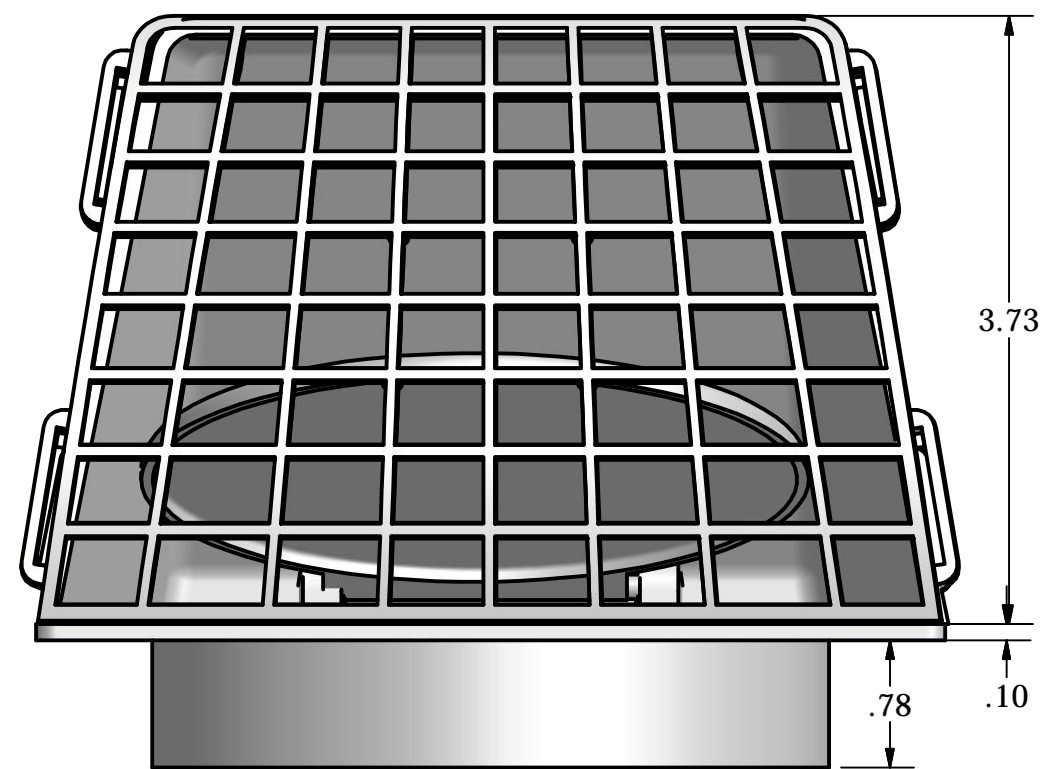

B

B

A

A

DRAWN George Awad	11/11/2013	Lambro		
CHECKED		TITLE		
QA		4" Preferred Hood Vent		
MFG		SIZE C	DWG NO 1471W	REV
APPROVED		SCALE	SHEET 1 OF 1	

4

3

2