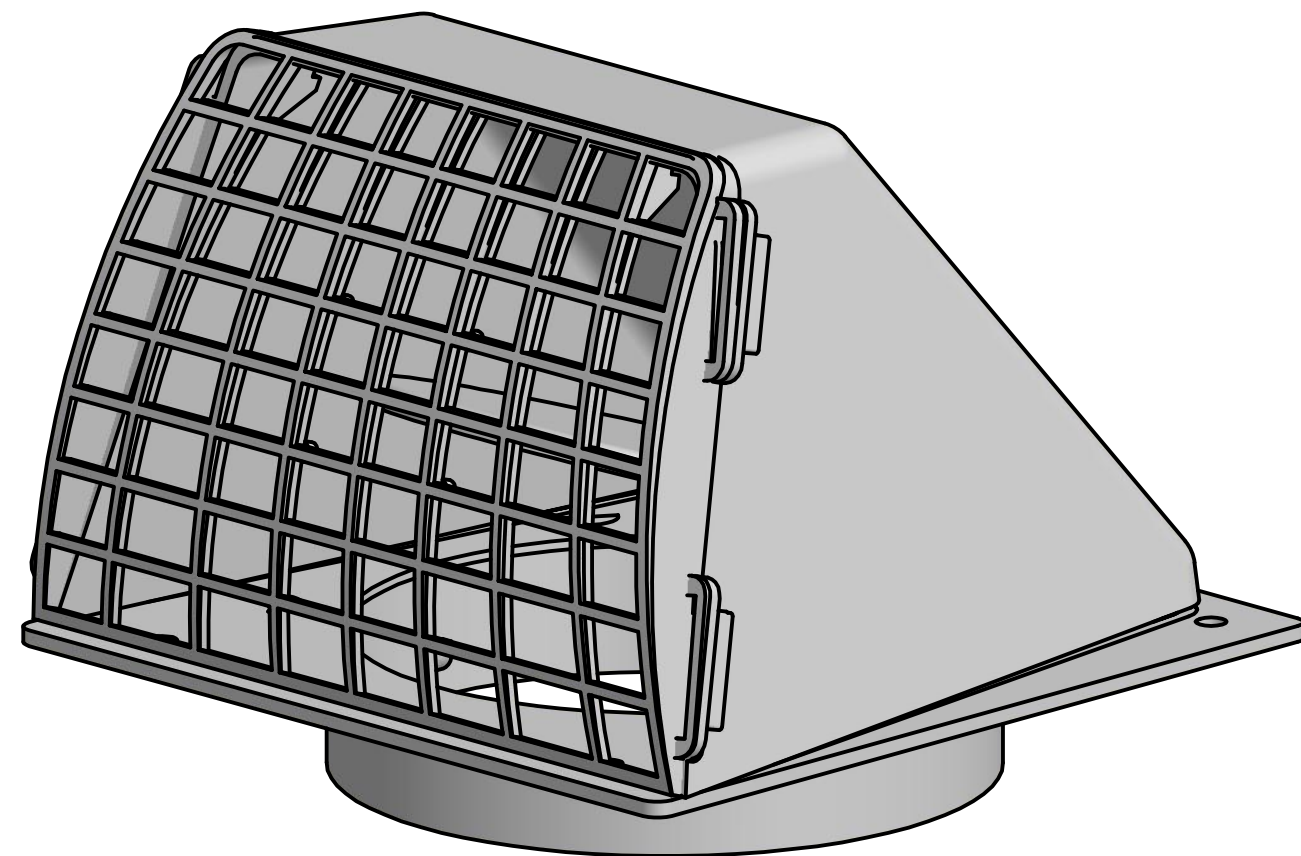

B

B

A

A

DRAWN George Awad	11/11/2013	Lambro		
CHECKED		TITLE		
QA		4" Preferred Hood Vent		
MFG		SIZE C	DWG NO 1471W	REV
APPROVED		SCALE	SHEET 1 OF 1	

4

3

2