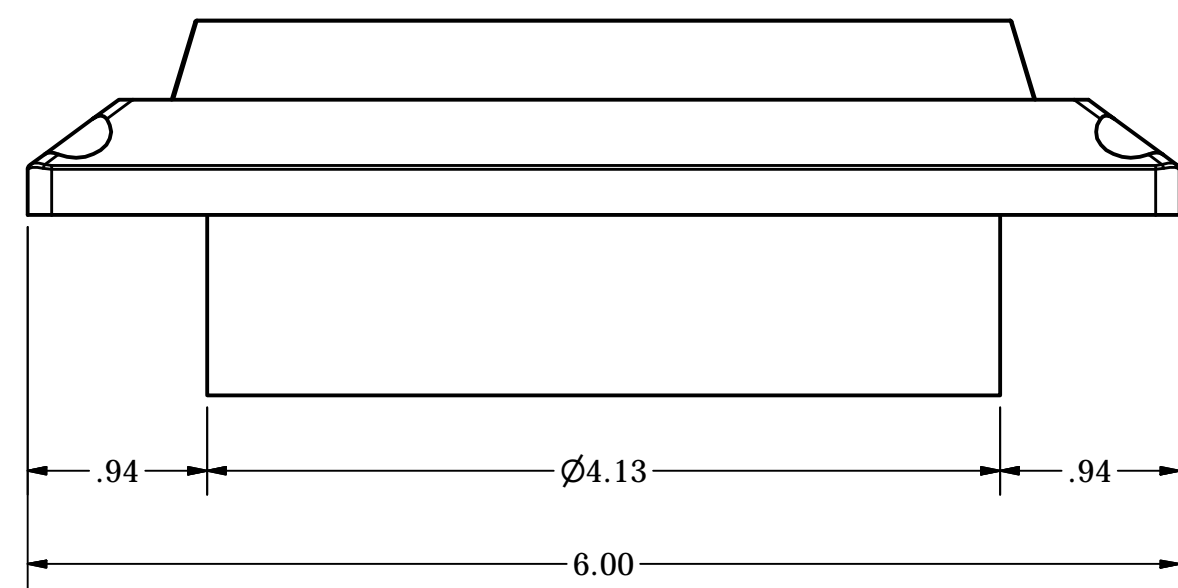

SECTION A-A  
SCALE 1 : 1

DRAWN	JOSEPH VALENTI	10/7/2014	LAMBRO INDUSTRIES, INC.		
CHECKED			TITLE		
QA			604W ASSEMBLY		
MFG			SIZE	DWG NO	REV
APPROVED			D	604W	
			SCALE		SHEET 1 OF 1

SECTION A-A

DRAWN	JOSEPH VALENTI	10/7/2014	LAMBRO INDUSTRIES, INC.		
CHECKED			TITLE		
QA			604W BASE		
MFG			SIZE	DWG NO	REV
APPROVED			D	604W	
			SCALE		SHEET 1 OF 1

DRAWN JOSEPH VALENTI	10/7/2014	LAMBRO INDUSTRIES, INC.		
CHECKED		TITLE		
QA		604W SHROUD		
MFG		SIZE	DWG NO	REV
APPROVED		C	604W	
		SCALE	SHEET 1 OF 1	