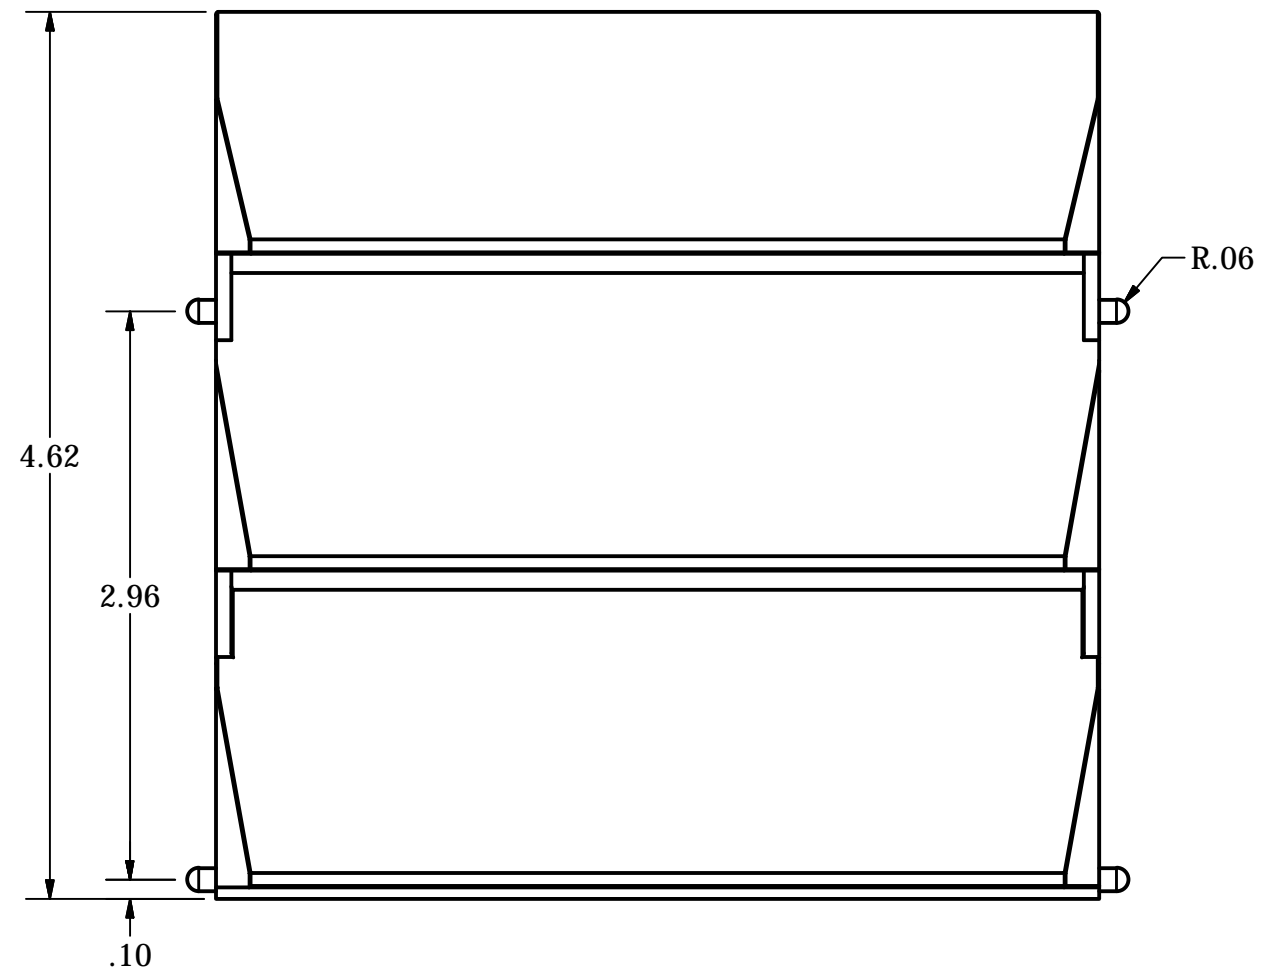

SECTION A-A  
SCALE 1 : 1

DRAWN	JOSEPH VALENTI	10/7/2014	LAMBRO INDUSTRIES, INC.		
CHECKED			TITLE		
QA			604W ASSEMBLY		
MFG			SIZE	DWG NO	REV
APPROVED			D	604W	
			SCALE		SHEET 1 OF 1

SECTION A-A

DRAWN	JOSEPH VALENTI	10/7/2014	LAMBRO INDUSTRIES, INC.		
CHECKED			TITLE		
QA			604W BASE		
MFG			SIZE	DWG NO	REV
APPROVED			D	604W	
			SCALE		SHEET 1 OF 1

DRAWN JOSEPH VALENTI	10/7/2014	LAMBRO INDUSTRIES, INC.		
CHECKED		TITLE		
QA		604W SHROUD		
MFG		SIZE	DWG NO	REV
APPROVED		C	604W	
		SCALE	SHEET 1 OF 1	