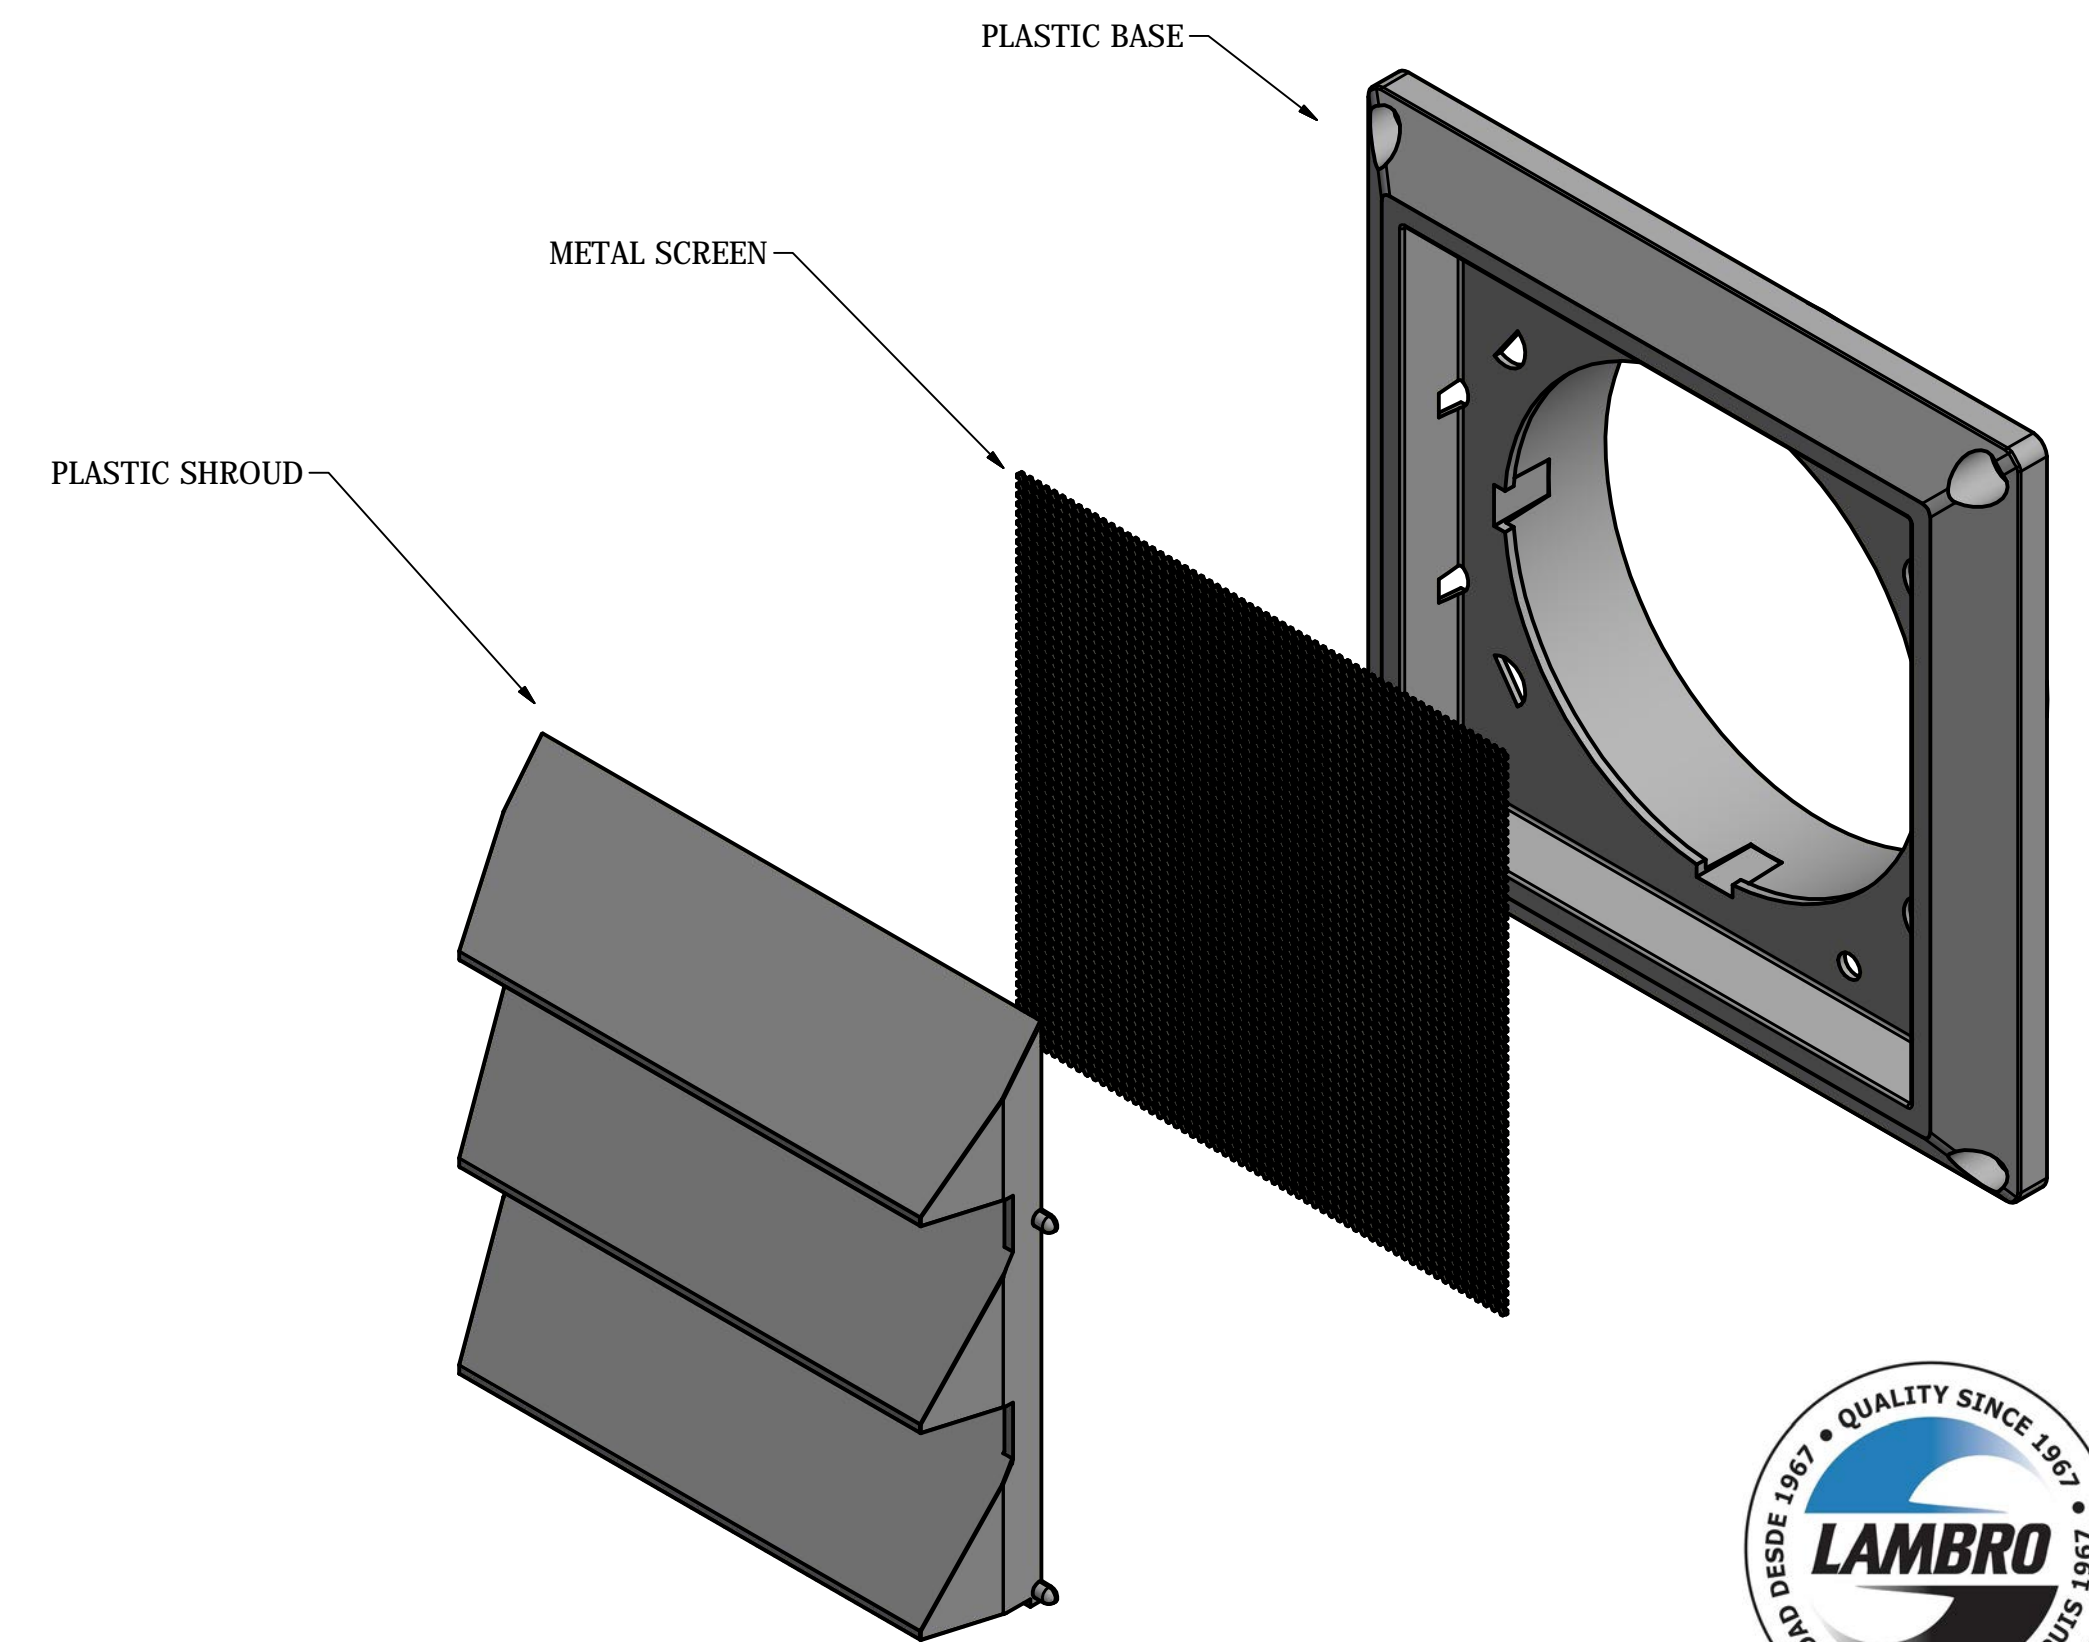

SECTION A-A  
SCALE 1 : 1

DRAWN	JOSEPH VALENTI	10/7/2014	LAMBRO INDUSTRIES, INC.		
CHECKED			TITLE		
QA			604W ASSEMBLY		
MFG			SIZE	DWG NO	REV
APPROVED			D	604W	
			SCALE		SHEET 1 OF 1

SECTION A-A

DRAWN	JOSEPH VALENTI	10/7/2014	LAMBRO INDUSTRIES, INC.		
CHECKED			TITLE		
QA			604W BASE		
MFG			SIZE	DWG NO	REV
APPROVED			D	604W	
			SCALE		SHEET 1 OF 1

DRAWN JOSEPH VALENTI	10/7/2014	LAMBRO INDUSTRIES, INC.		
CHECKED		TITLE		
QA		604W SHROUD		
MFG		SIZE	DWG NO	REV
APPROVED		C	604W	
		SCALE	SHEET 1 OF 1	