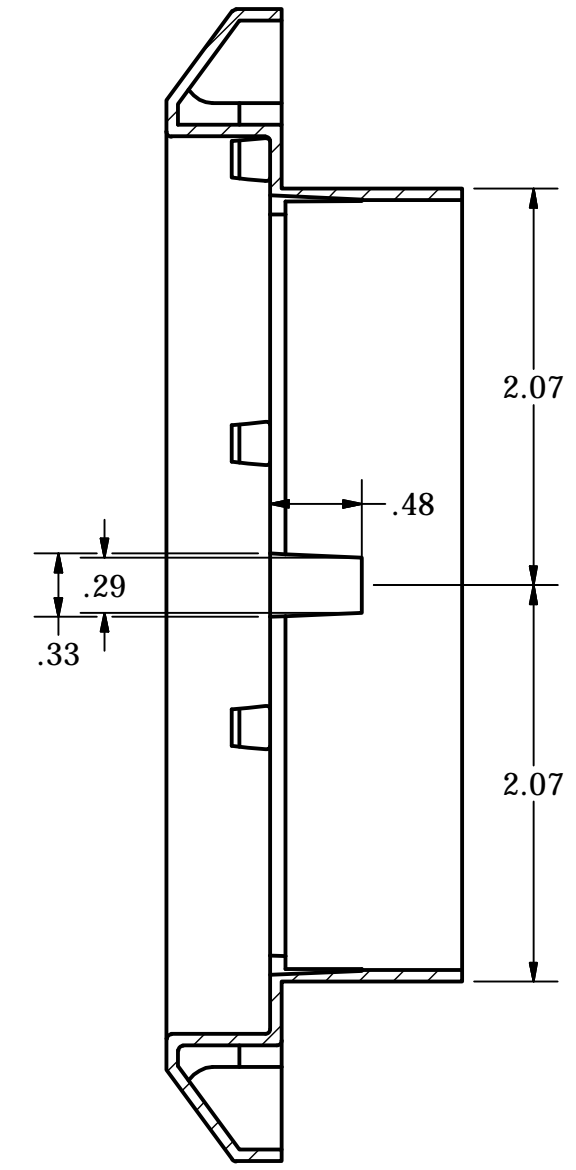

SECTION A-A  
SCALE 1 : 1

DRAWN	JOSEPH VALENTI	10/7/2014	LAMBRO INDUSTRIES, INC.		
CHECKED			TITLE		
QA			604W ASSEMBLY		
MFG			SIZE	DWG NO	REV
APPROVED			D	604W	
			SCALE		SHEET 1 OF 1

SECTION A-A

DRAWN	JOSEPH VALENTI	10/7/2014	LAMBRO INDUSTRIES, INC.		
CHECKED			TITLE		
QA			604W BASE		
MFG			SIZE	DWG NO	REV
APPROVED			D	604W	
			SCALE		SHEET 1 OF 1

DRAWN JOSEPH VALENTI	10/7/2014	LAMBRO INDUSTRIES, INC.		
CHECKED		TITLE		
QA		604W SHROUD		
MFG		SIZE	DWG NO	REV
APPROVED		C	604W	
		SCALE	SHEET 1 OF 1	