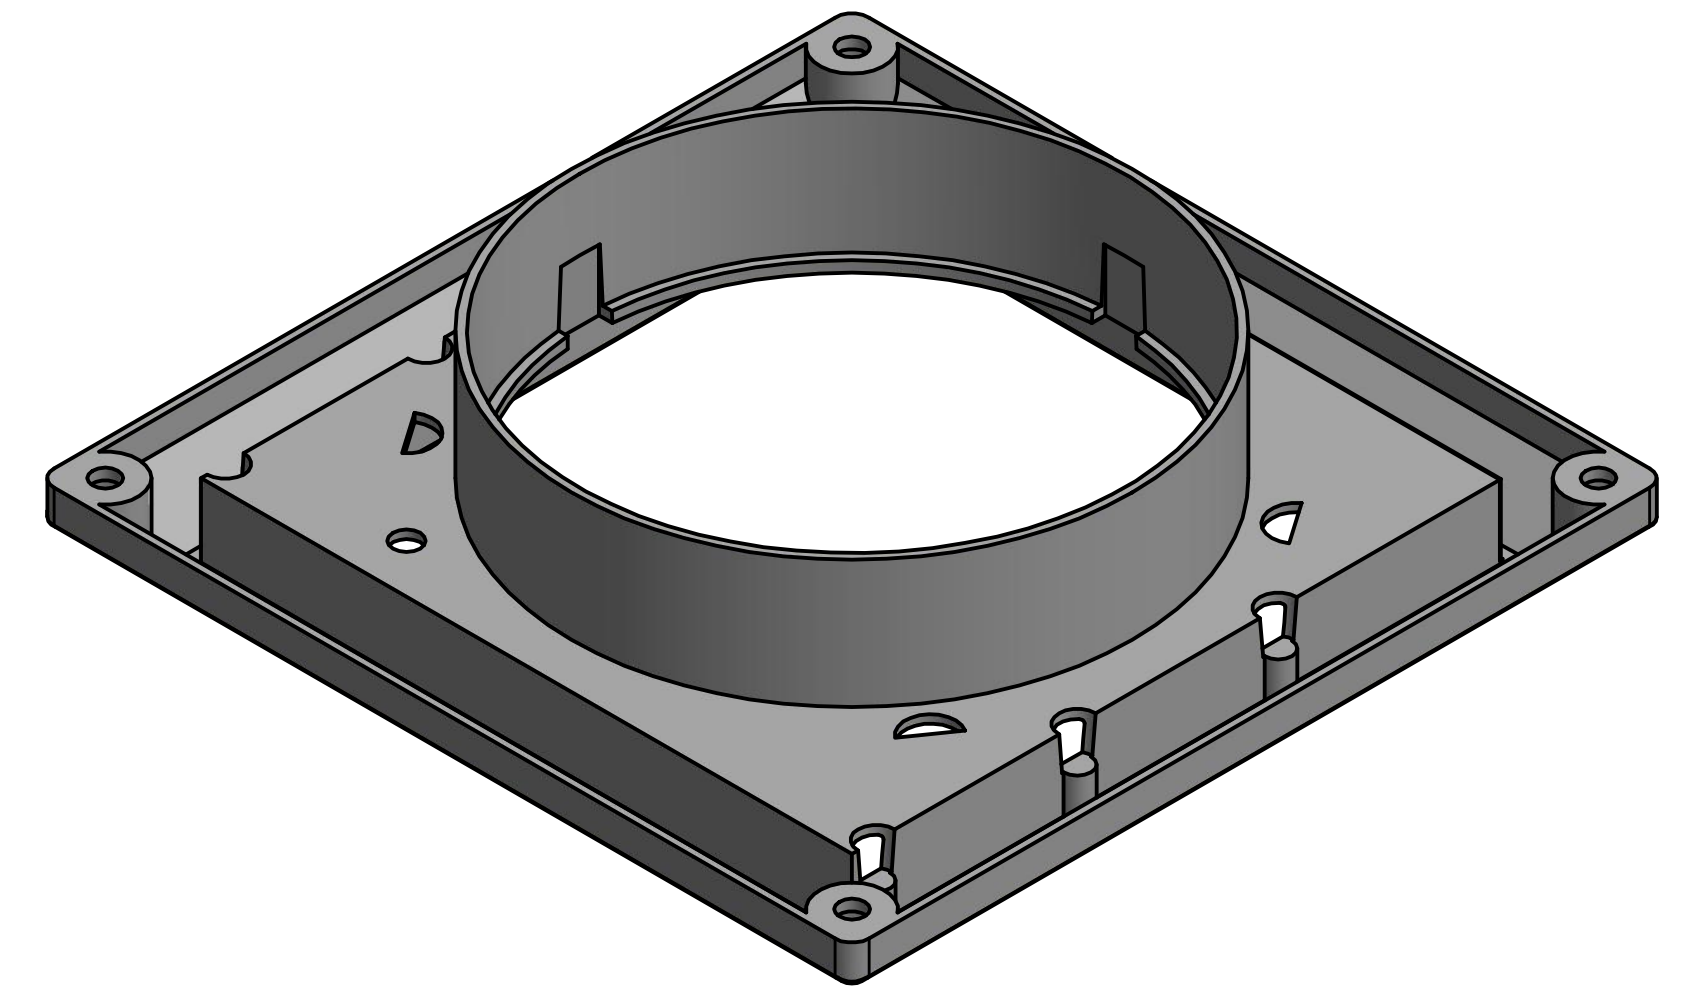

SECTION A-A  
SCALE 1 : 1

DRAWN	JOSEPH VALENTI	10/7/2014	LAMBRO INDUSTRIES, INC.		
CHECKED			TITLE		
QA			604W ASSEMBLY		
MFG			SIZE	DWG NO	REV
APPROVED			D	604W	
			SCALE		SHEET 1 OF 1

SECTION A-A

DRAWN	JOSEPH VALENTI	10/7/2014	LAMBRO INDUSTRIES, INC.		
CHECKED			TITLE		
QA			604W BASE		
MFG			SIZE	DWG NO	REV
APPROVED			D	604W	
			SCALE		SHEET 1 OF 1

DRAWN JOSEPH VALENTI	10/7/2014	LAMBRO INDUSTRIES, INC.		
CHECKED		TITLE		
QA		604W SHROUD		
MFG		SIZE	DWG NO	REV
APPROVED		C	604W	
		SCALE	SHEET 1 OF 1	