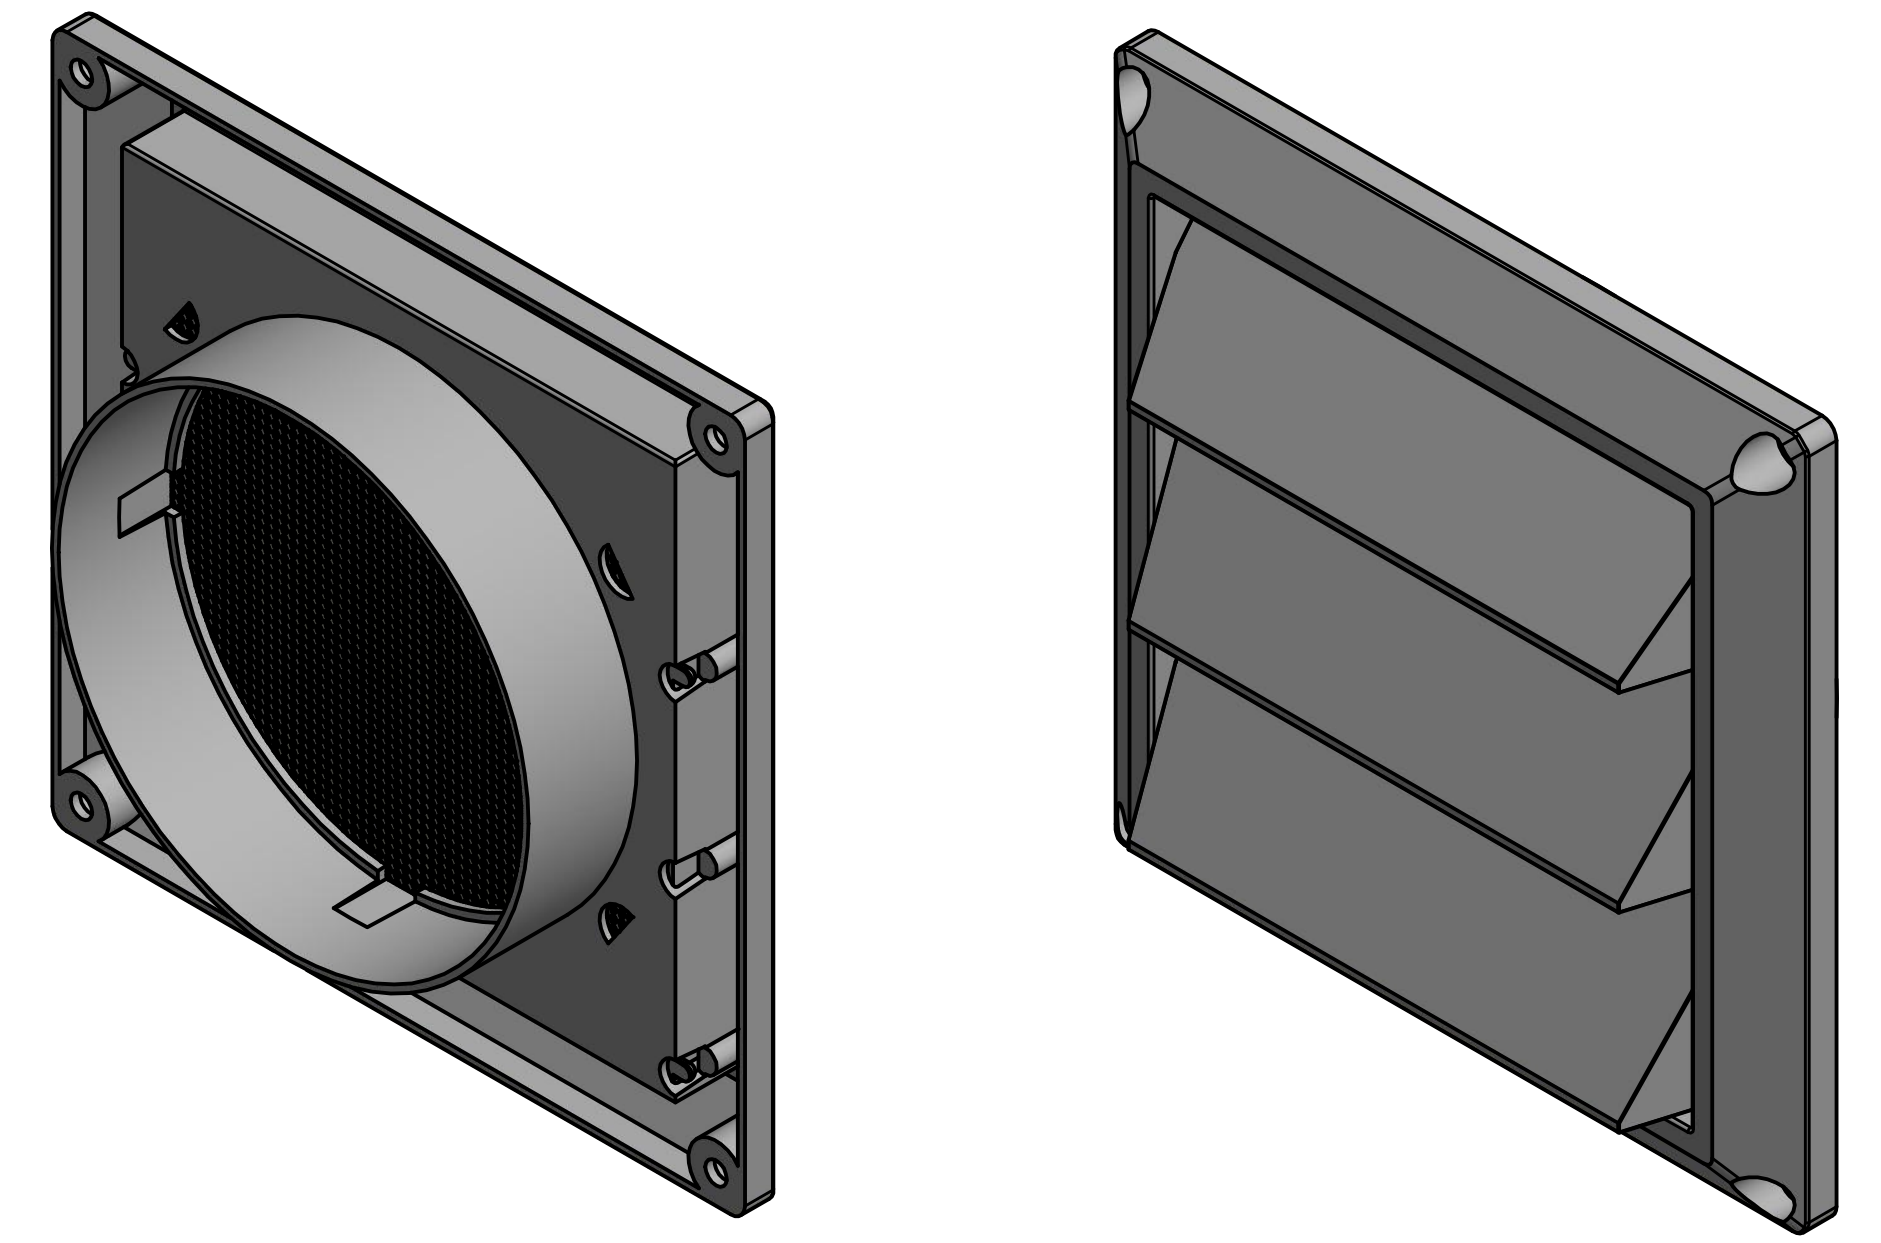

SECTION A-A  
SCALE 1 : 1

DRAWN	JOSEPH VALENTI	10/7/2014	LAMBRO INDUSTRIES, INC.		
CHECKED			TITLE		
QA			604W ASSEMBLY		
MFG			SIZE	DWG NO	REV
APPROVED			D	604W	
			SCALE		SHEET 1 OF 1

SECTION A-A

DRAWN	JOSEPH VALENTI	10/7/2014	LAMBRO INDUSTRIES, INC.		
CHECKED			TITLE		
QA			604W BASE		
MFG			SIZE	DWG NO	REV
APPROVED			D	604W	
			SCALE		SHEET 1 OF 1

DRAWN JOSEPH VALENTI	10/7/2014	LAMBRO INDUSTRIES, INC.		
CHECKED		TITLE		
QA		604W SHROUD		
MFG		SIZE	DWG NO	REV
APPROVED		C	604W	
		SCALE	SHEET 1 OF 1	