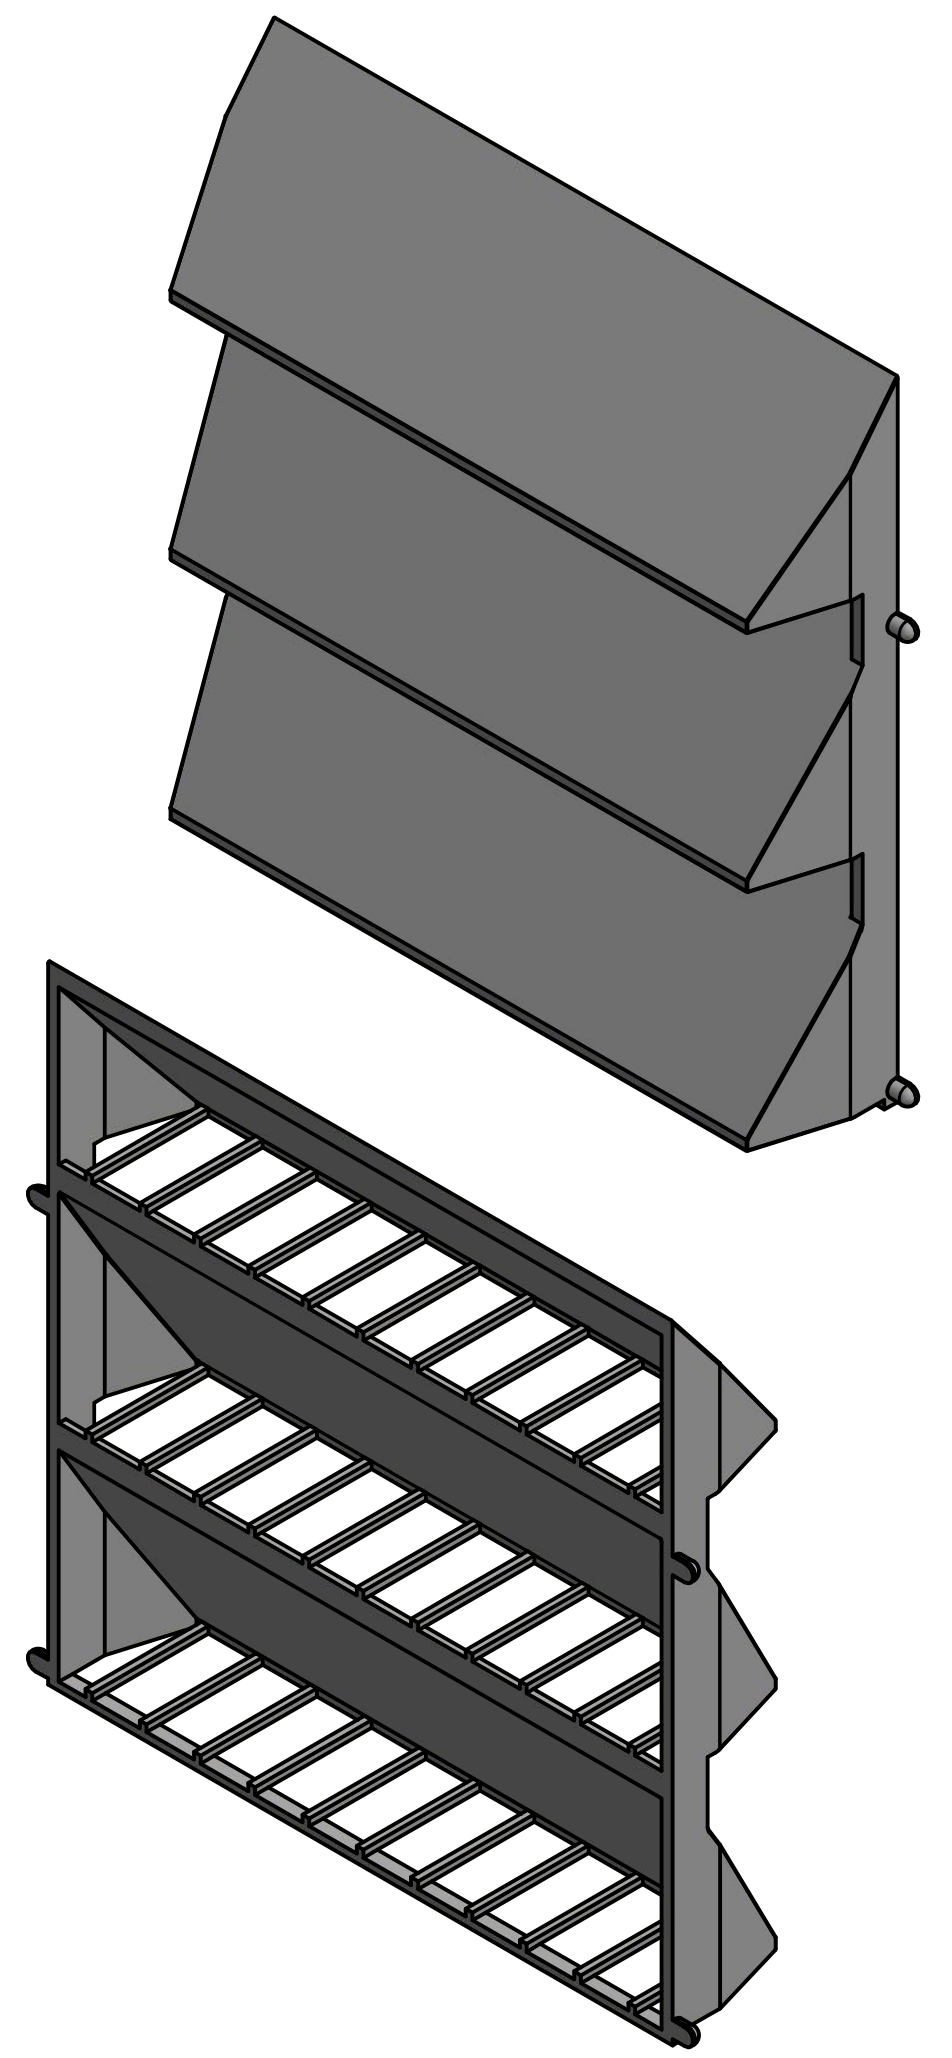

SECTION A-A  
SCALE 1 : 1

DRAWN	JOSEPH VALENTI	10/7/2014	LAMBRO INDUSTRIES, INC.		
CHECKED			TITLE		
QA			604W ASSEMBLY		
MFG			SIZE	DWG NO	REV
APPROVED			D	604W	
			SCALE		SHEET 1 OF 1

SECTION A-A

DRAWN	JOSEPH VALENTI	10/7/2014	LAMBRO INDUSTRIES, INC.		
CHECKED			TITLE		
QA			604W BASE		
MFG			SIZE	DWG NO	REV
APPROVED			D	604W	
			SCALE		SHEET 1 OF 1

DRAWN JOSEPH VALENTI	10/7/2014	LAMBRO INDUSTRIES, INC.		
CHECKED		TITLE		
QA		604W SHROUD		
MFG		SIZE	DWG NO	REV
APPROVED		C	604W	
		SCALE	SHEET 1 OF 1	