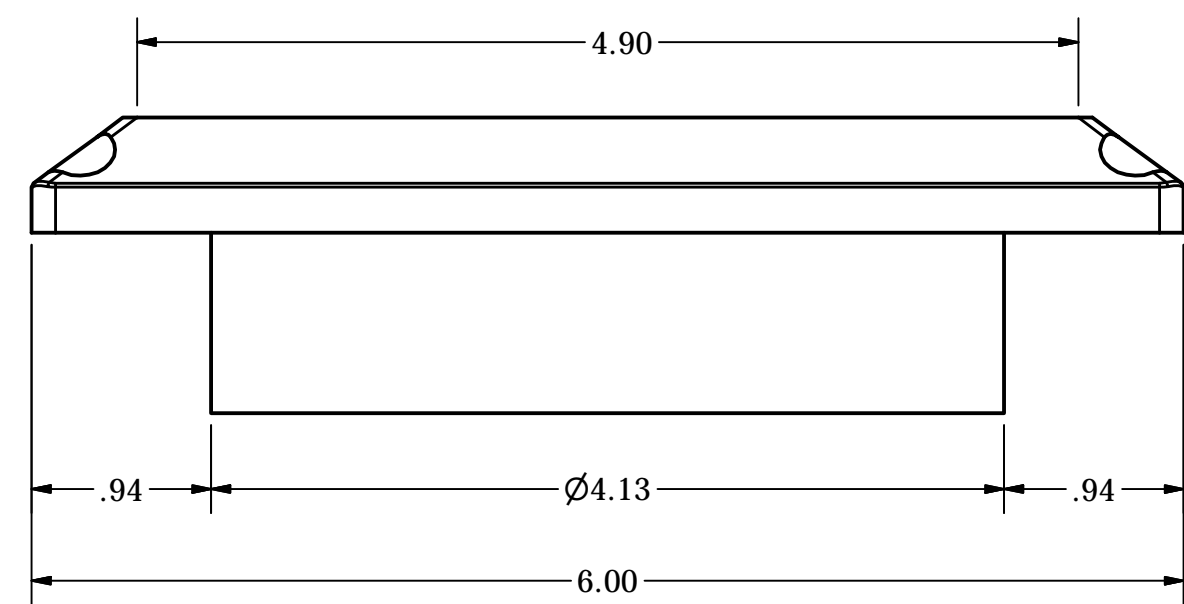

SECTION A-A  
SCALE 1 : 1

DRAWN	JOSEPH VALENTI	10/7/2014	LAMBRO INDUSTRIES, INC.		
CHECKED			TITLE		
QA			604W ASSEMBLY		
MFG			SIZE	DWG NO	REV
APPROVED			D	604W	
			SCALE		SHEET 1 OF 1

SECTION A-A

DRAWN	JOSEPH VALENTI	10/7/2014	LAMBRO INDUSTRIES, INC.		
CHECKED			TITLE		
QA			604W BASE		
MFG			SIZE	DWG NO	REV
APPROVED			D	604W	
			SCALE		SHEET 1 OF 1

DRAWN JOSEPH VALENTI	10/7/2014	LAMBRO INDUSTRIES, INC.		
CHECKED		TITLE		
QA		604W SHROUD		
MFG		SIZE	DWG NO	REV
APPROVED		C	604W	
		SCALE	SHEET 1 OF 1	