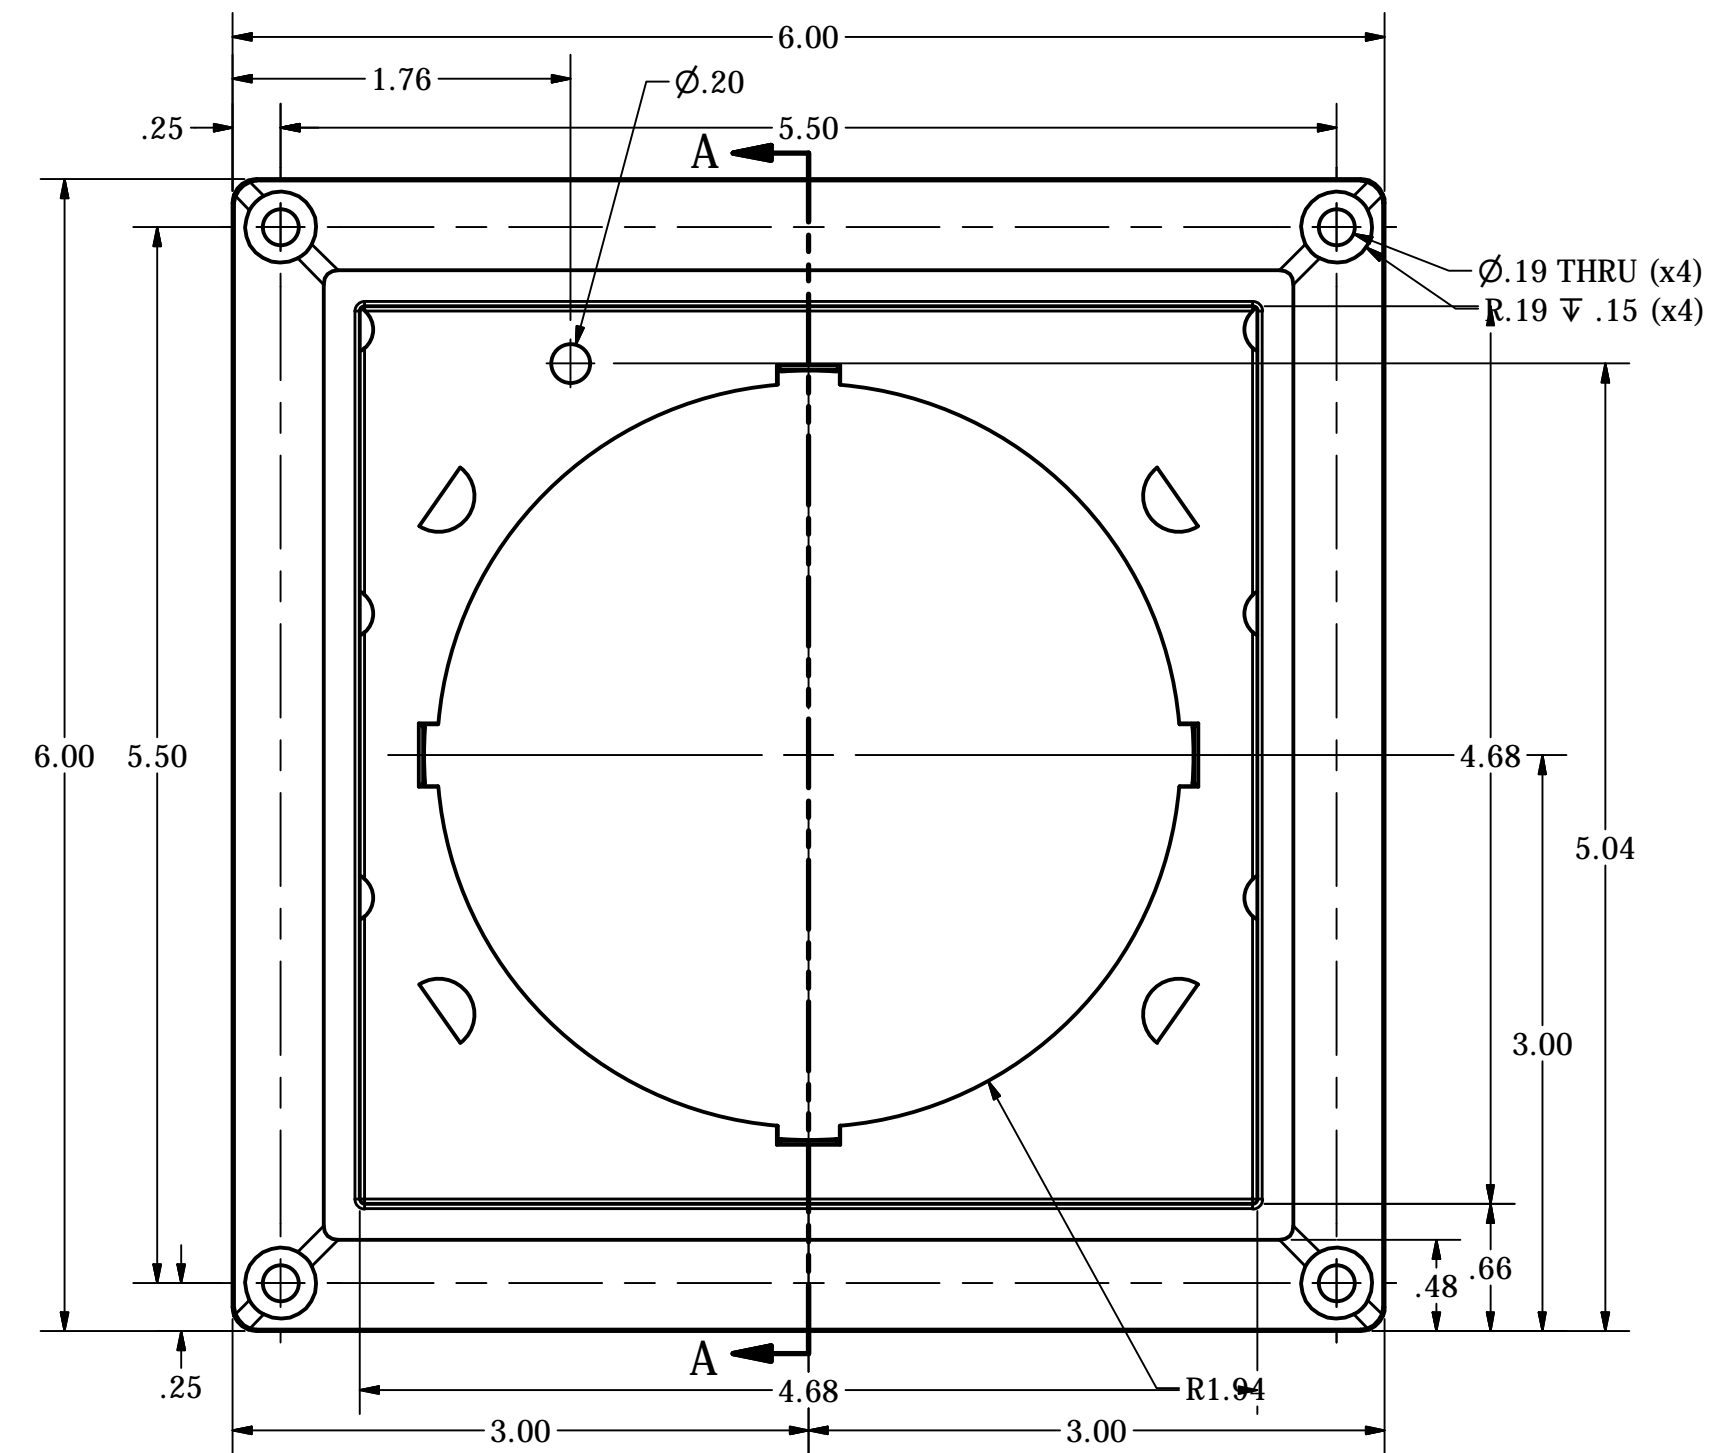

SECTION A-A  
SCALE 1 : 1

DRAWN	JOSEPH VALENTI	10/7/2014	LAMBRO INDUSTRIES, INC.		
CHECKED			TITLE		
QA			604W ASSEMBLY		
MFG			SIZE	DWG NO	REV
APPROVED			D	604W	
			SCALE		SHEET 1 OF 1

SECTION A-A

DRAWN	JOSEPH VALENTI	10/7/2014	LAMBRO INDUSTRIES, INC.		
CHECKED			TITLE		
QA			604W BASE		
MFG			SIZE	DWG NO	REV
APPROVED			D	604W	
			SCALE		SHEET 1 OF 1

DRAWN JOSEPH VALENTI	10/7/2014	LAMBRO INDUSTRIES, INC.		
CHECKED		TITLE		
QA		604W SHROUD		
MFG		SIZE	DWG NO	REV
APPROVED		C	604W	
		SCALE	SHEET 1 OF 1	