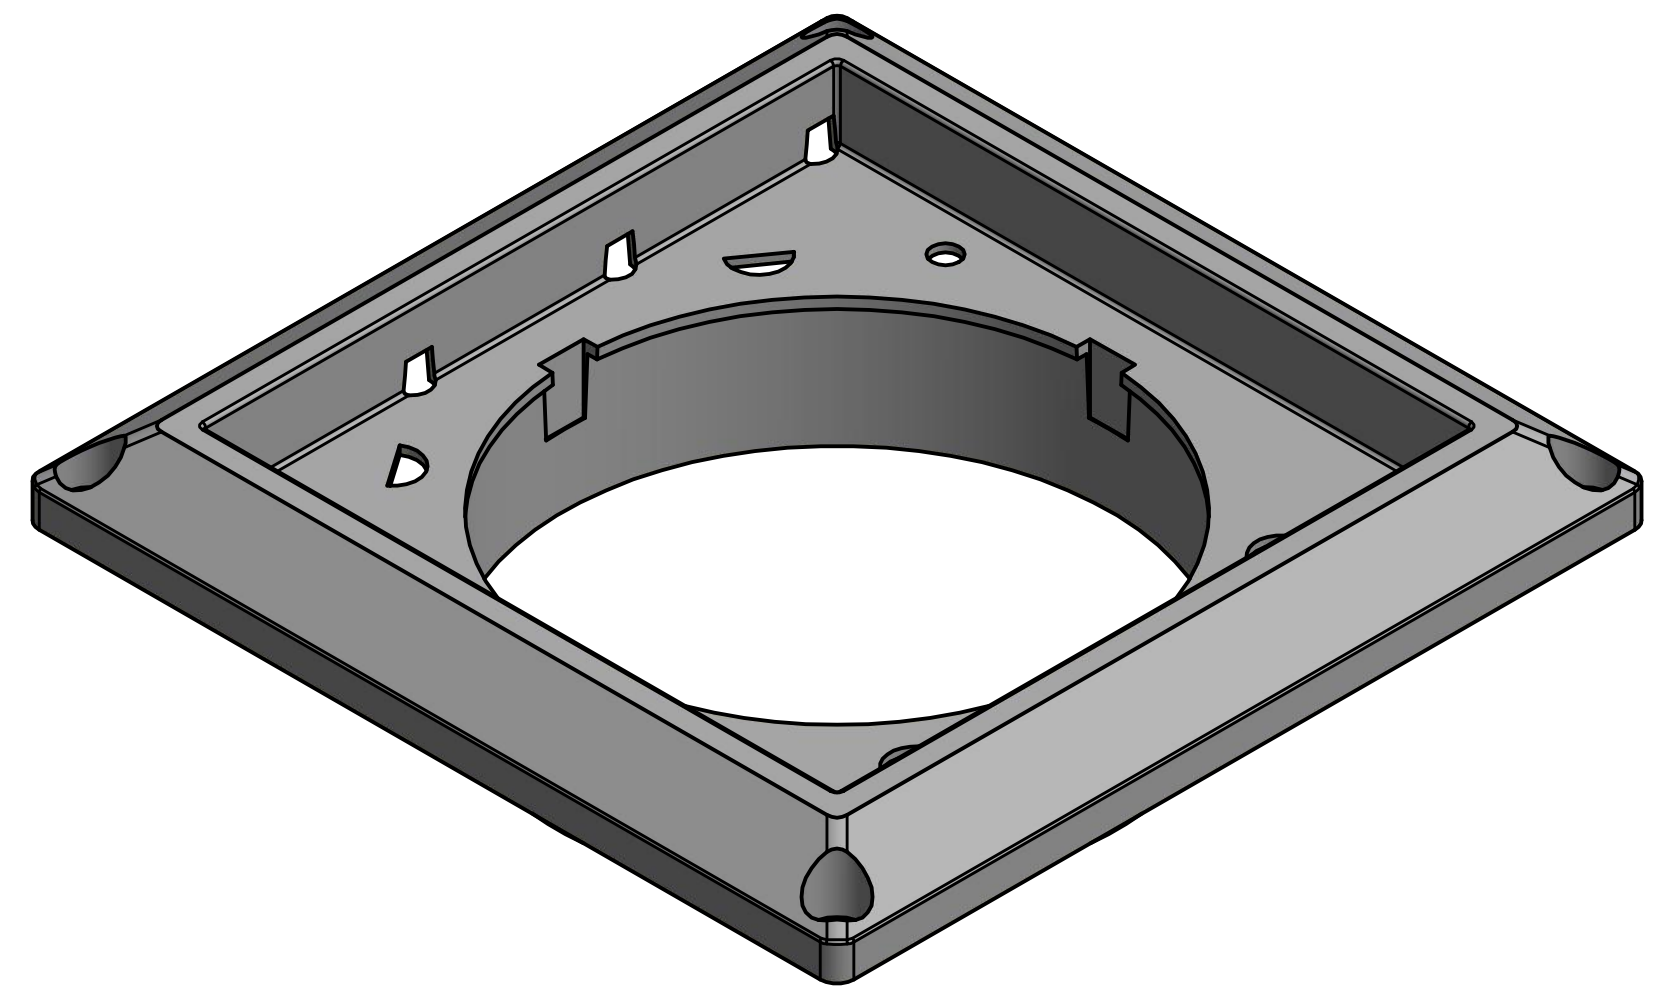

SECTION A-A  
SCALE 1 : 1

DRAWN	JOSEPH VALENTI	10/7/2014	LAMBRO INDUSTRIES, INC.		
CHECKED			TITLE		
QA			604W ASSEMBLY		
MFG			SIZE	DWG NO	REV
APPROVED			D	604W	
			SCALE		SHEET 1 OF 1

SECTION A-A

DRAWN	JOSEPH VALENTI	10/7/2014	LAMBRO INDUSTRIES, INC.		
CHECKED			TITLE		
QA			604W BASE		
MFG			SIZE	DWG NO	REV
APPROVED			D	604W	
			SCALE		SHEET 1 OF 1

DRAWN JOSEPH VALENTI	10/7/2014	LAMBRO INDUSTRIES, INC.		
CHECKED		TITLE		
QA		604W SHROUD		
MFG		SIZE	DWG NO	REV
APPROVED		C	604W	
		SCALE	SHEET 1 OF 1	