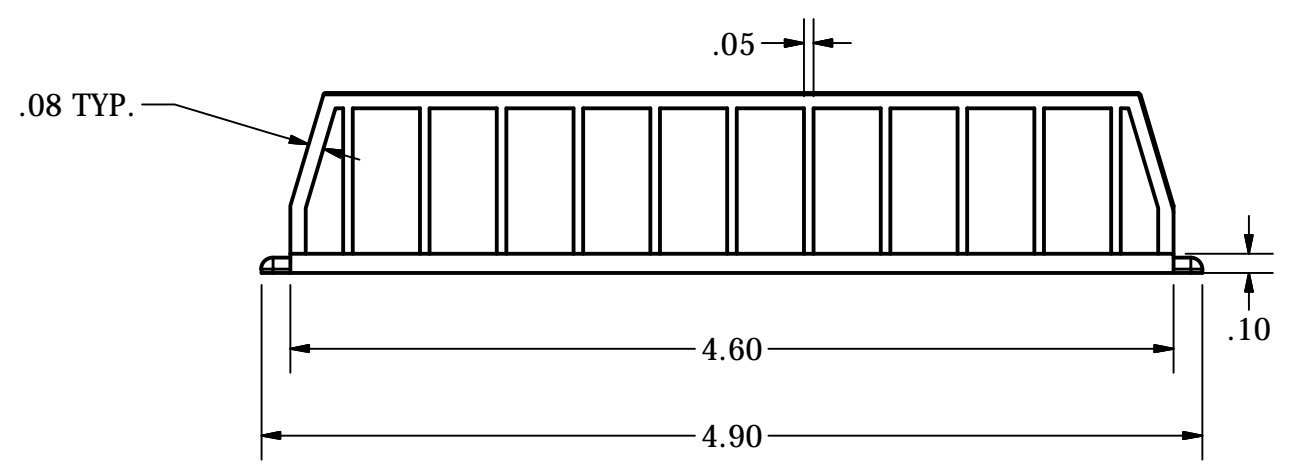

DRAWN BY J. VALENTI		2/27/2017		LAMBRO INDUSTRIES, INC.	
TITLE 673W VENT ASSEMBLY - 3in PORT					
SIZE D	DWG NO 673W ASSEMBLY			REV A	
NOT TO SCALE				SHEET 1 OF 1	

SECTION A-A

DRAWN BY
J. VALENTI 2/27/2017

LAMBRO INDUSTRIES, INC.

TITLE		
673W BASE - 3in PORT		
SIZE	DWG NO	REV
C	673W BASE	A
NOT TO SCALE	SHEET 1 OF 1	

DRAWN BY
J. VALENTI 2/27/2017

LAMBRO INDUSTRIES, INC.

TITLE			
673W VENT SHROUD			
SIZE	DWG NO	REV	
C	673W VENT SHROUD	A	
NOT TO SCALE	SHEET 1 OF 1		