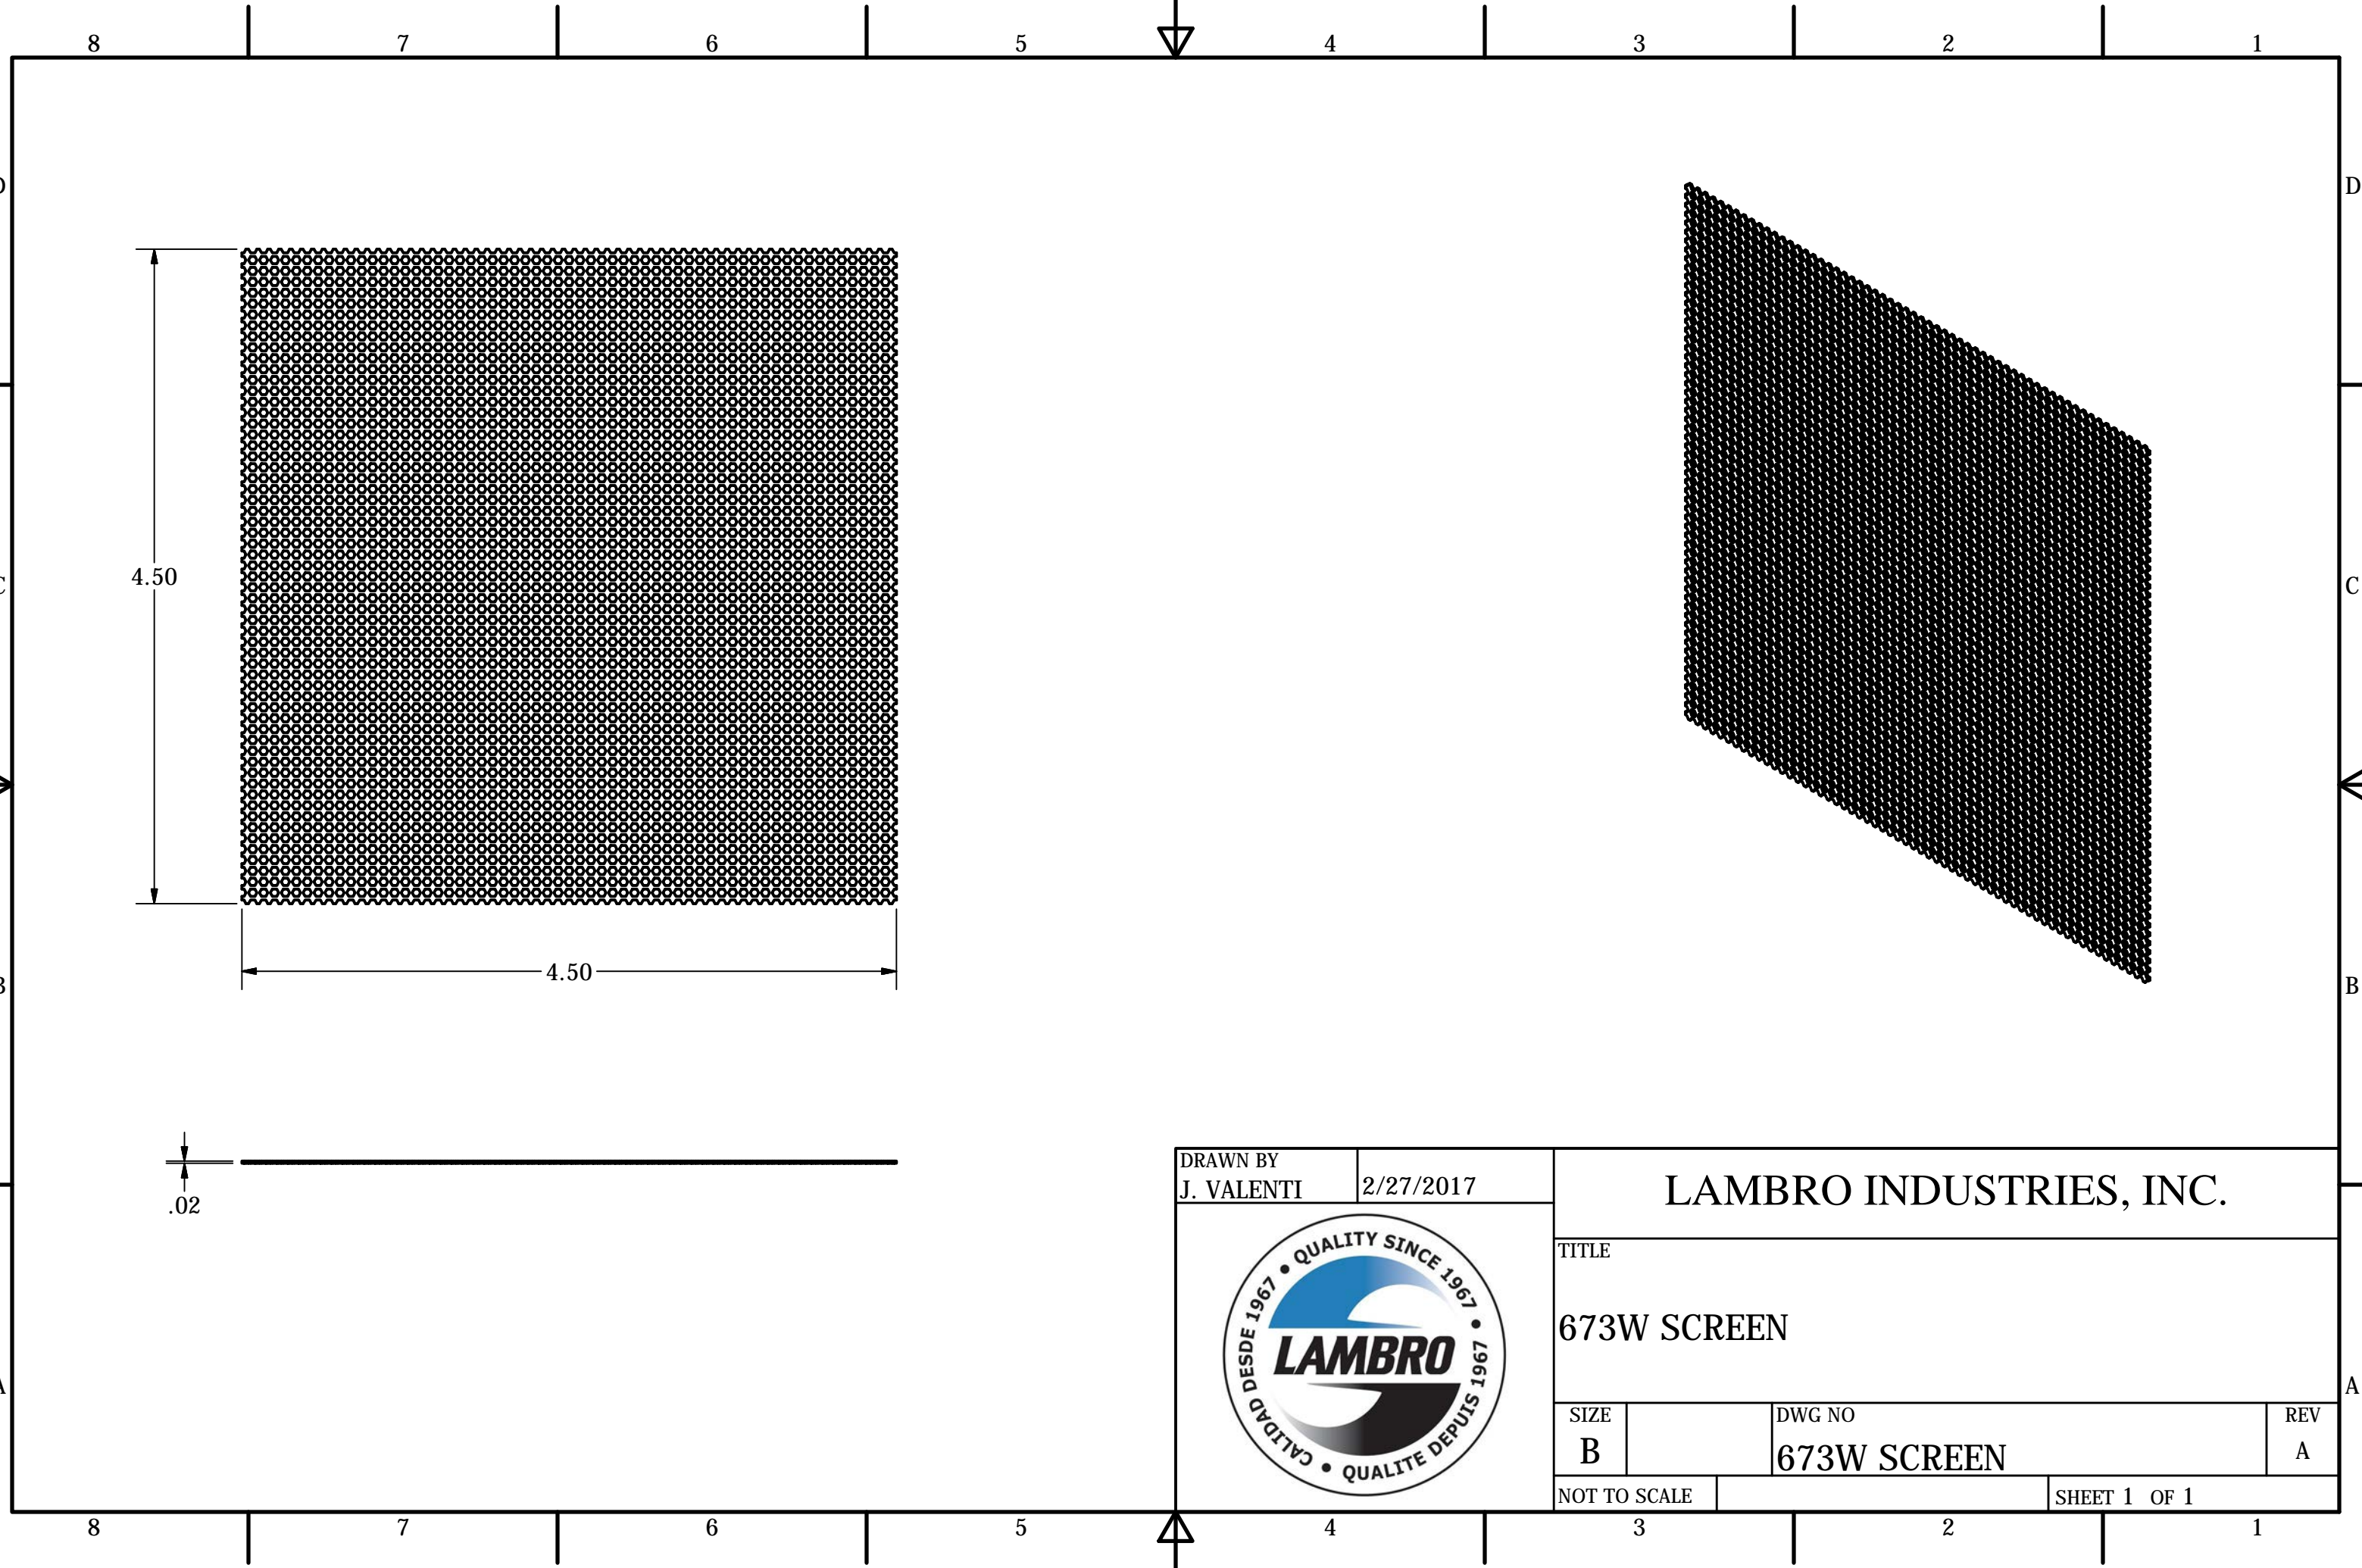

LAMBRO INDUSTRIES, INC.

TITLE		
673W BASE - 3in PORT		
SIZE	DWG NO	REV
C	673W BASE	A
NOT TO SCALE	SHEET 1 OF 1	

DRAWN BY
J. VALENTI 2/27/2017

LAMBRO INDUSTRIES, INC.

TITLE			
673W VENT SHROUD			
SIZE	DWG NO	REV	
C	673W VENT SHROUD	A	
NOT TO SCALE	SHEET 1 OF 1		

DRAWN BY J. VALENTI		2/27/2017		LAMBRO INDUSTRIES, INC.	
				673W SCREEN	
SIZE		DWG NO		REV	
B		673W SCREEN		A	
NOT TO SCALE			SHEET 1 OF 1		