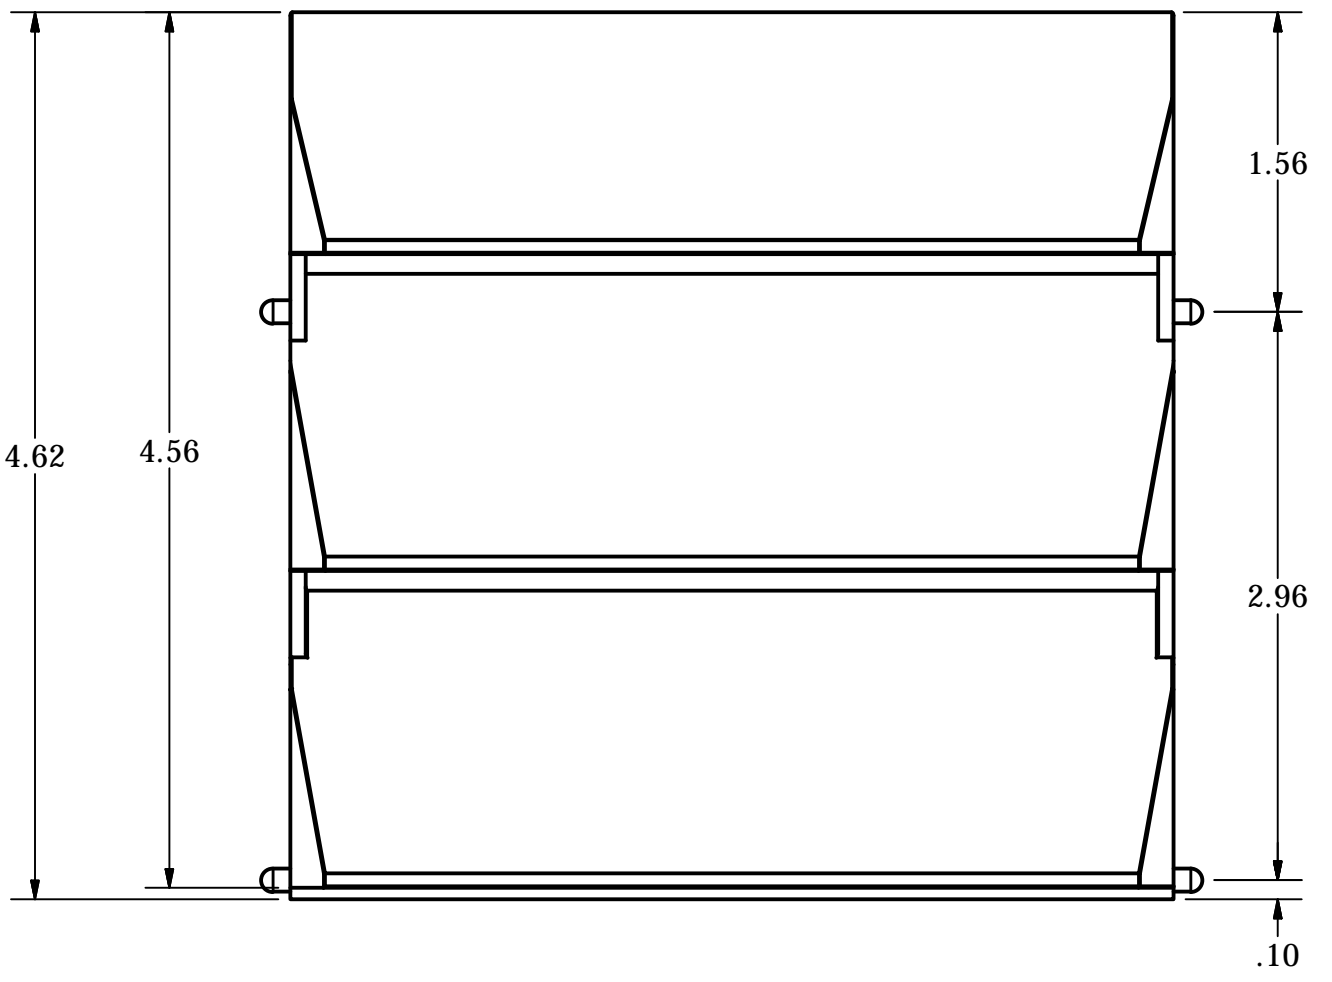

DRAWN BY J. VALENTI		2/27/2017		LAMBRO INDUSTRIES, INC.	
TITLE 673W VENT ASSEMBLY - 3in PORT					
SIZE D	DWG NO 673W ASSEMBLY			REV A	
NOT TO SCALE				SHEET 1 OF 1	

SECTION A-A

DRAWN BY
J. VALENTI 2/27/2017

LAMBRO INDUSTRIES, INC.

TITLE		
673W BASE - 3in PORT		
SIZE	DWG NO	REV
C	673W BASE	A
NOT TO SCALE	SHEET 1 OF 1	

DRAWN BY
J. VALENTI 2/27/2017

LAMBRO INDUSTRIES, INC.

TITLE			
673W VENT SHROUD			
SIZE	DWG NO	REV	
C	673W VENT SHROUD	A	
NOT TO SCALE	SHEET 1 OF 1		

DRAWN BY J. VALENTI		2/27/2017		LAMBRO INDUSTRIES, INC.	
				673W SCREEN	
SIZE		DWG NO		REV	
B		673W SCREEN		A	
NOT TO SCALE			SHEET 1 OF 1		