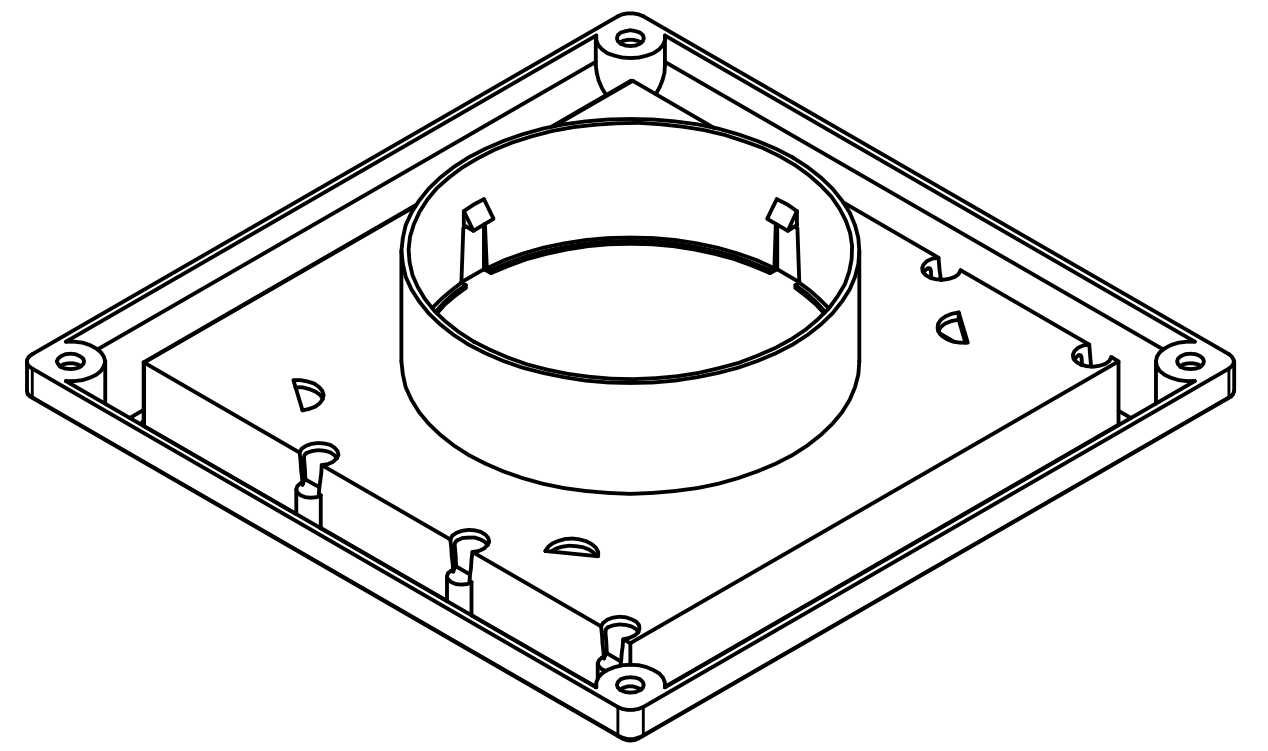

DRAWN BY J. VALENTI		2/27/2017		LAMBRO INDUSTRIES, INC.	
TITLE 673W VENT ASSEMBLY - 3in PORT					
SIZE D	DWG NO 673W ASSEMBLY			REV A	
NOT TO SCALE				SHEET 1 OF 1	

SECTION A-A

DRAWN BY
J. VALENTI 2/27/2017

LAMBRO INDUSTRIES, INC.

TITLE		
673W BASE - 3in PORT		
SIZE	DWG NO	REV
C	673W BASE	A
NOT TO SCALE	SHEET 1 OF 1	

DRAWN BY
J. VALENTI 2/27/2017

LAMBRO INDUSTRIES, INC.

TITLE			
673W VENT SHROUD			
SIZE	DWG NO	REV	
C	673W VENT SHROUD	A	
NOT TO SCALE	SHEET 1 OF 1		

DRAWN BY J. VALENTI		2/27/2017		LAMBRO INDUSTRIES, INC.	
				673W SCREEN	
SIZE		DWG NO		REV	
B		673W SCREEN		A	
NOT TO SCALE			SHEET 1 OF 1		