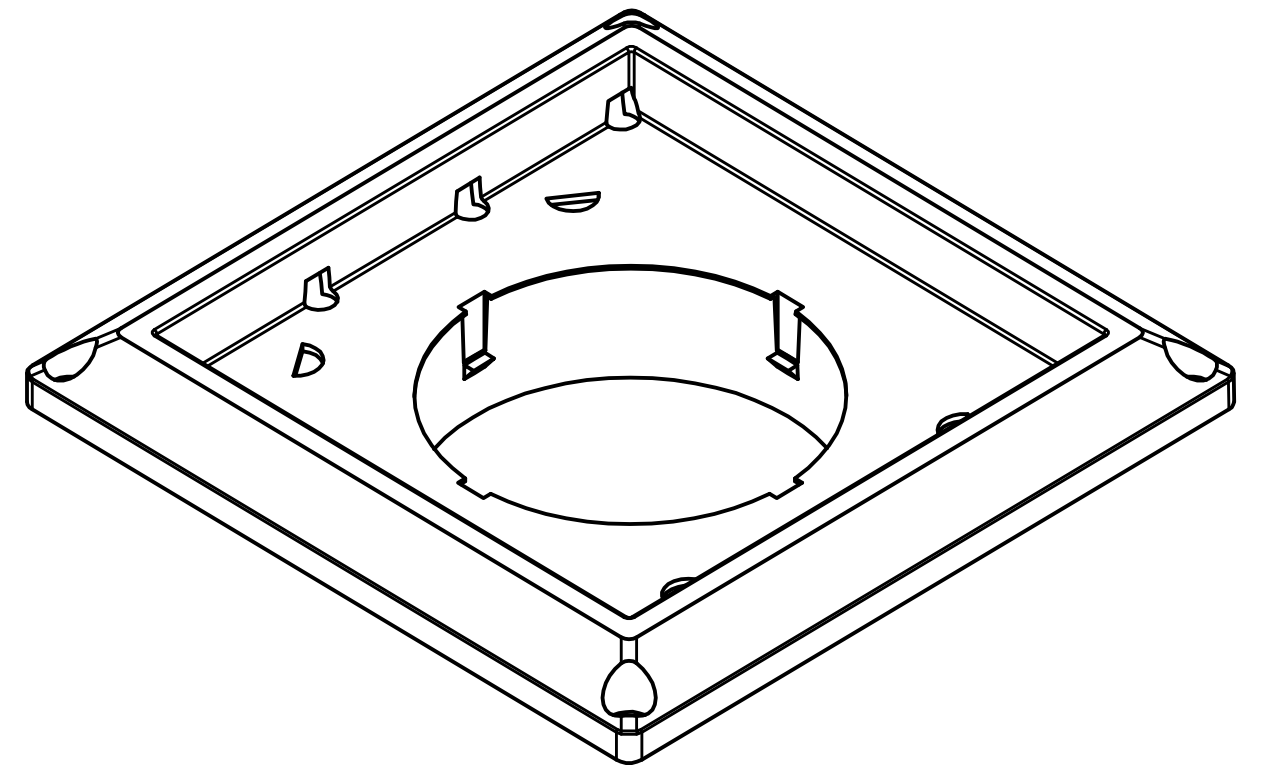

DRAWN BY J. VALENTI		2/27/2017		LAMBRO INDUSTRIES, INC.	
TITLE 673W VENT ASSEMBLY - 3in PORT					
SIZE D	DWG NO 673W ASSEMBLY			REV A	
NOT TO SCALE				SHEET 1 OF 1	

SECTION A-A

DRAWN BY
J. VALENTI 2/27/2017

LAMBRO INDUSTRIES, INC.

TITLE		
673W BASE - 3in PORT		
SIZE	DWG NO	REV
C	673W BASE	A
NOT TO SCALE	SHEET 1 OF 1	

DRAWN BY
J. VALENTI 2/27/2017

LAMBRO INDUSTRIES, INC.

TITLE			
673W VENT SHROUD			
SIZE	DWG NO	REV	
C	673W VENT SHROUD	A	
NOT TO SCALE	SHEET 1 OF 1		

DRAWN BY J. VALENTI		2/27/2017		LAMBRO INDUSTRIES, INC.	
				673W SCREEN	
SIZE		DWG NO		REV	
B		673W SCREEN		A	
NOT TO SCALE			SHEET 1 OF 1		