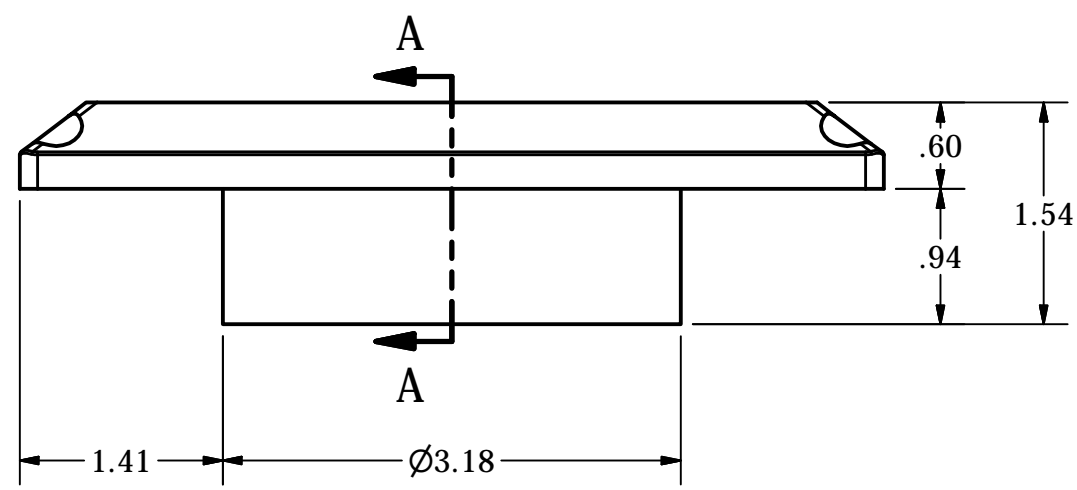

DRAWN BY J. VALENTI		2/27/2017		LAMBRO INDUSTRIES, INC.	
TITLE 673W VENT ASSEMBLY - 3in PORT					
SIZE D	DWG NO 673W ASSEMBLY			REV A	
NOT TO SCALE				SHEET 1 OF 1	

SECTION A-A

DRAWN BY
J. VALENTI 2/27/2017

LAMBRO INDUSTRIES, INC.

TITLE		
673W BASE - 3in PORT		
SIZE	DWG NO	REV
C	673W BASE	A
NOT TO SCALE	SHEET 1 OF 1	

DRAWN BY
J. VALENTI 2/27/2017

LAMBRO INDUSTRIES, INC.

TITLE			
673W VENT SHROUD			
SIZE	DWG NO	REV	
C	673W VENT SHROUD	A	
NOT TO SCALE	SHEET 1 OF 1		

DRAWN BY J. VALENTI		2/27/2017		LAMBRO INDUSTRIES, INC.	
				673W SCREEN	
SIZE		DWG NO		REV	
B		673W SCREEN		A	
NOT TO SCALE			SHEET 1 OF 1		