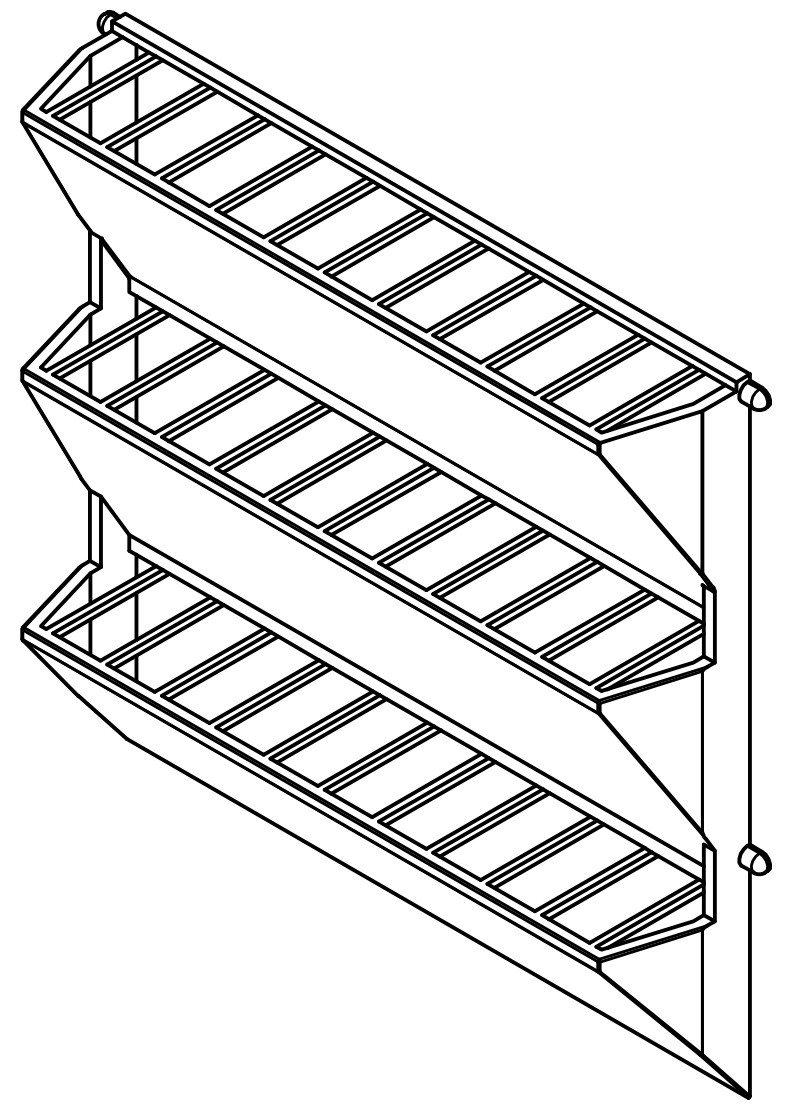

DRAWN BY J. VALENTI		2/27/2017		LAMBRO INDUSTRIES, INC.	
TITLE 673W VENT ASSEMBLY - 3in PORT					
SIZE D	DWG NO 673W ASSEMBLY			REV A	
NOT TO SCALE				SHEET 1 OF 1	

SECTION A-A

DRAWN BY
J. VALENTI 2/27/2017

LAMBRO INDUSTRIES, INC.

TITLE		
673W BASE - 3in PORT		
SIZE	DWG NO	REV
C	673W BASE	A
NOT TO SCALE	SHEET 1 OF 1	

DRAWN BY
J. VALENTI 2/27/2017

LAMBRO INDUSTRIES, INC.

TITLE			
673W VENT SHROUD			
SIZE	DWG NO	REV	
C	673W VENT SHROUD	A	
NOT TO SCALE	SHEET 1 OF 1		