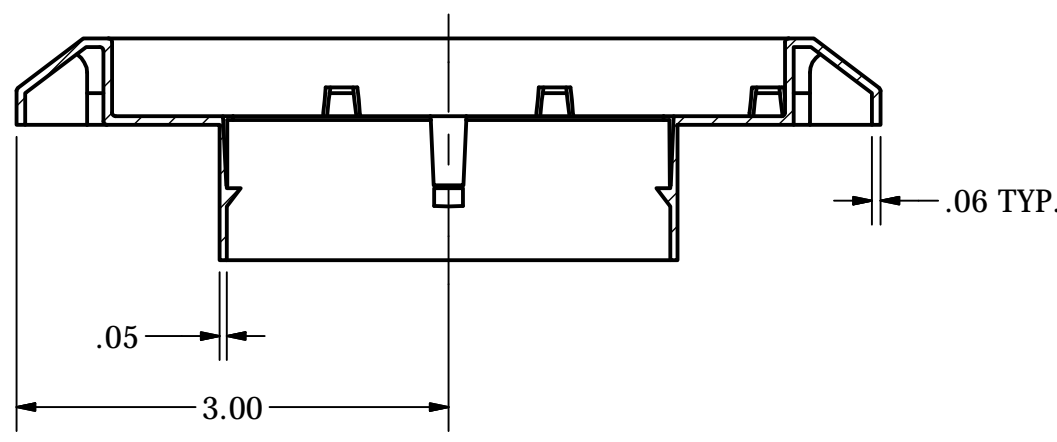

DRAWN BY J. VALENTI		2/27/2017		LAMBRO INDUSTRIES, INC.	
TITLE 673W VENT ASSEMBLY - 3in PORT					
SIZE D	DWG NO 673W ASSEMBLY			REV A	
NOT TO SCALE				SHEET 1 OF 1	

SECTION A-A

DRAWN BY
J. VALENTI 2/27/2017

LAMBRO INDUSTRIES, INC.

TITLE		
673W BASE - 3in PORT		
SIZE	DWG NO	REV
C	673W BASE	A
NOT TO SCALE	SHEET 1 OF 1	

DRAWN BY
J. VALENTI 2/27/2017

LAMBRO INDUSTRIES, INC.

TITLE			
673W VENT SHROUD			
SIZE	DWG NO	REV	
C	673W VENT SHROUD	A	
NOT TO SCALE	SHEET 1 OF 1		

DRAWN BY J. VALENTI		2/27/2017		LAMBRO INDUSTRIES, INC.	
				673W SCREEN	
SIZE		DWG NO		REV	
B		673W SCREEN		A	
NOT TO SCALE			SHEET 1 OF 1		