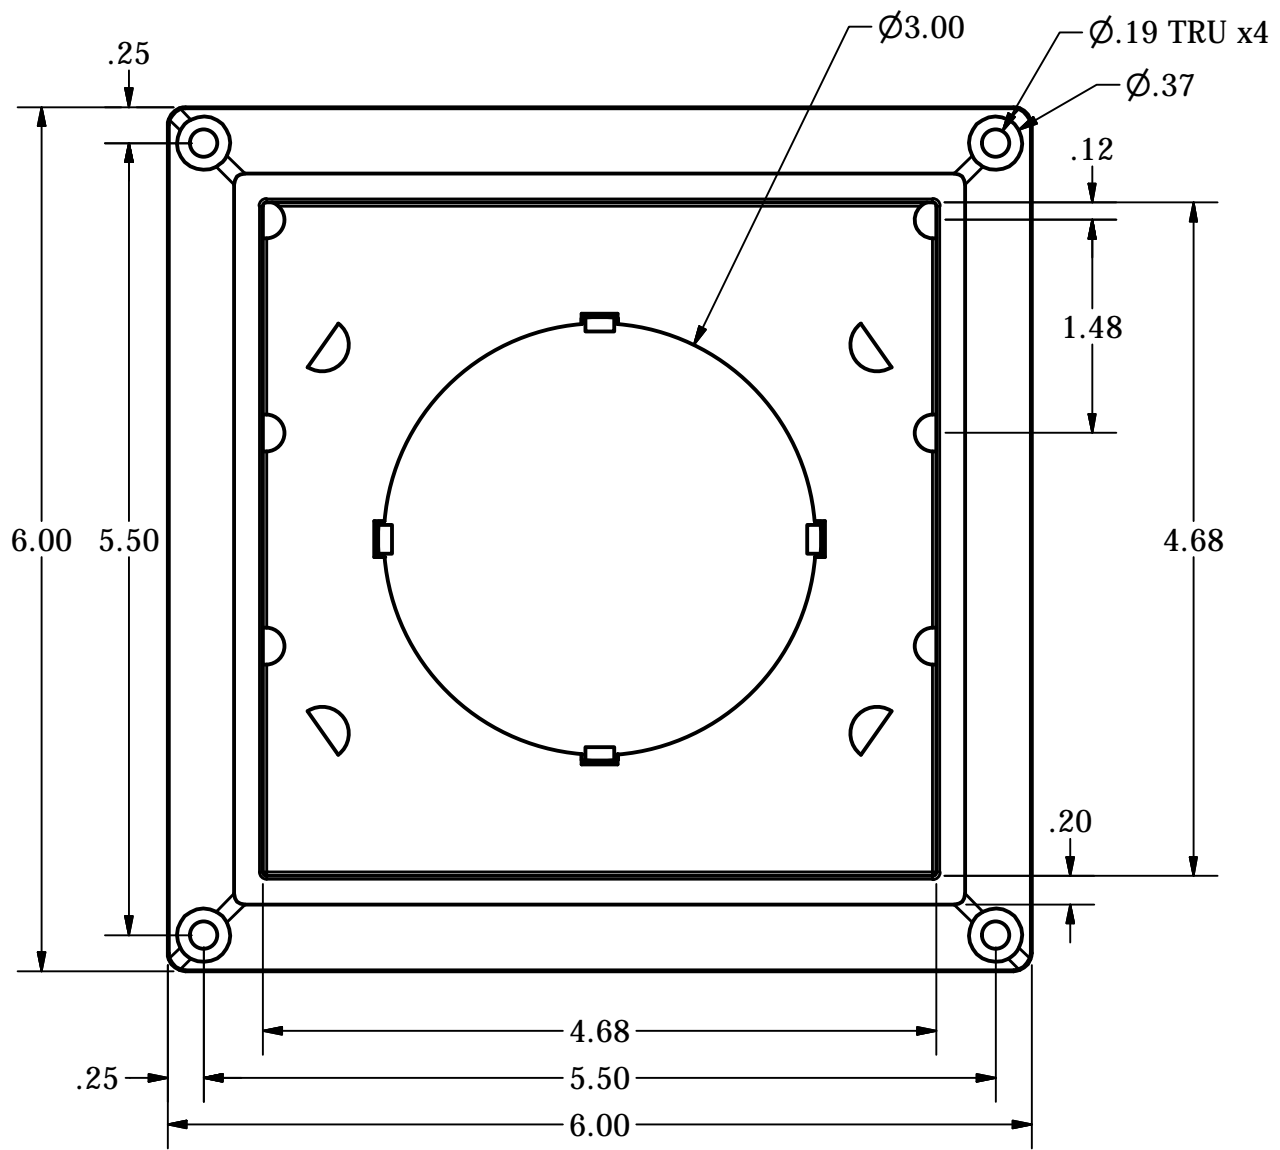

DRAWN BY J. VALENTI		2/27/2017		LAMBRO INDUSTRIES, INC.	
TITLE 673W VENT ASSEMBLY - 3in PORT					
SIZE D	DWG NO 673W ASSEMBLY			REV A	
NOT TO SCALE				SHEET 1 OF 1	

SECTION A-A

DRAWN BY
J. VALENTI 2/27/2017

LAMBRO INDUSTRIES, INC.

TITLE		
673W BASE - 3in PORT		
SIZE	DWG NO	REV
C	673W BASE	A
NOT TO SCALE	SHEET 1 OF 1	

DRAWN BY
J. VALENTI 2/27/2017

LAMBRO INDUSTRIES, INC.

TITLE			
673W VENT SHROUD			
SIZE	DWG NO	REV	
C	673W VENT SHROUD	A	
NOT TO SCALE	SHEET 1 OF 1		

DRAWN BY J. VALENTI		2/27/2017		LAMBRO INDUSTRIES, INC.	
				673W SCREEN	
SIZE		DWG NO		REV	
B		673W SCREEN		A	
NOT TO SCALE			SHEET 1 OF 1		